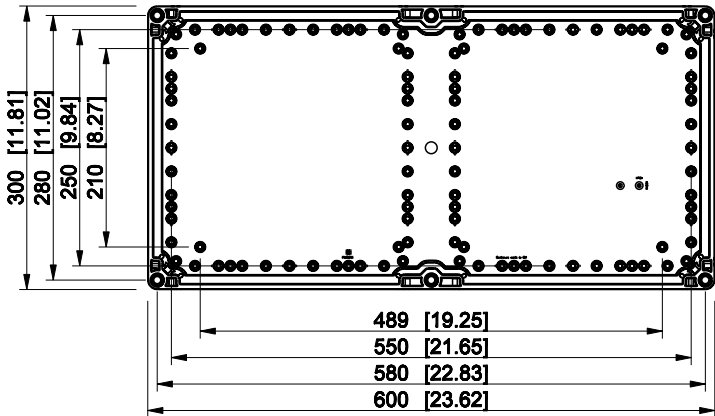

ID	Description	Date	By	Appr.
B				

Dimensions in mm [inches]

Material: Polycarbonate, fiberglass-reinforced	Color: RAL 7035
--	-----------------

Supplier:	Tool No: -	Weight [kg]: 3.10	Volume:
-----------	------------	-------------------	---------

OPCP306013G

Scale	Date	19.04.10
1:8	By	PKos
-	Checked	
-	Ctrl	

Replaces:	
Replaced:	
Drw No: -	B
Ref:	Cubo O
Code:	OPCP306013G
Sheet No:	

model OPCP306013G PART  
drawing CUBO\_O\_1B.DRAWING