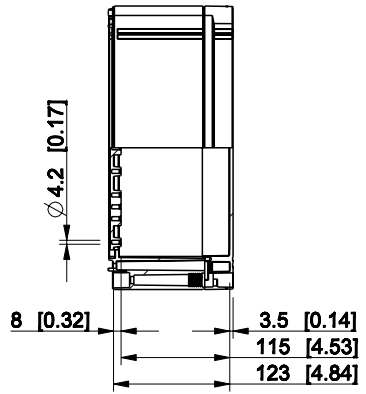

ID	Description	Date	By	Appr.
B				

Dimensions in mm [inches]

Material: Polycarbonate, fiberglass-reinforced	Color: RAL 7035
--	-----------------

Supplier:	Tool No: -	Weight [kg]: 3.10	Volume:
-----------	------------	-------------------	---------

OPCP306013G

Scale	Date	19.04.10
1:8	By	PKos
-	Checked	
-	Ctrl	

Replaces:	
Replaced:	
Drw No: -	B
Ref:	Cubo O
Code:	OPCP306013G
Sheet No:	

model OPCP306013G PART  
drawing CUBO\_O\_1B.DRAWING