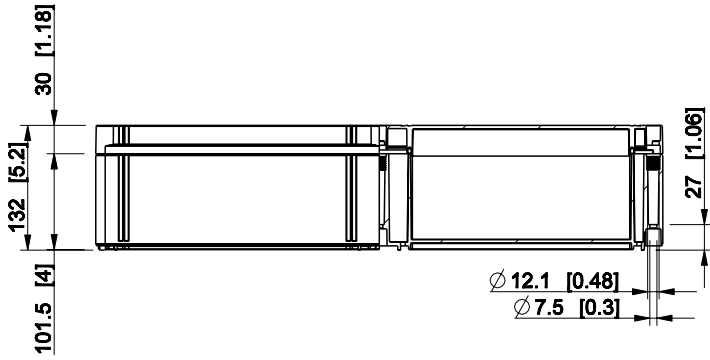

ID	Description	Date	By	Appr.
B				

Dimensions in mm [inches]

Material: Polycarbonate, fiberglass-reinforced	Color: RAL 7035
--	-----------------

Supplier:	Tool No: -	Weight [kg]: 3.10	Volume:
-----------	------------	-------------------	---------

OPCP306013G

Scale	Date	19.04.10
1:8	By	PKos
-	Checked	
-	Ctrl	

Replaces:	
Replaced:	
Drw No: -	B
Ref:	Cubo O
Code:	OPCP306013G
Sheet No:	

model OPCP306013G PART  
drawing CUBO\_O\_1B.DRAWING