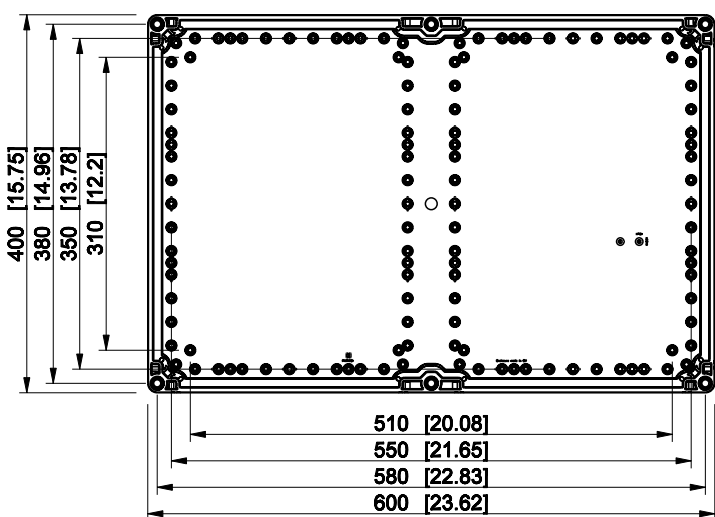

ID	Description	Date	By	Appr.
B				

Dimensions in mm [inches]

Material: Polycarbonate, fiberglass-reinforced	Color: RAL 7035
------------------------------------------------	-----------------

Supplier:	Tool No: -	Weight [kg]: 3.76	Volume:
-----------	------------	-------------------	---------

OPCP406013G

Scale	Date	19.04.10
1:8	By	PKos
-	Checked	
-	Ctrl	

Replaces:
Replaced:
Drw No: - B
Ref: Cubo O
Code: OPCP406013G
Sheet No:

model OPCP406013G PART
 drawing CUBO_O_1B.DRAWING