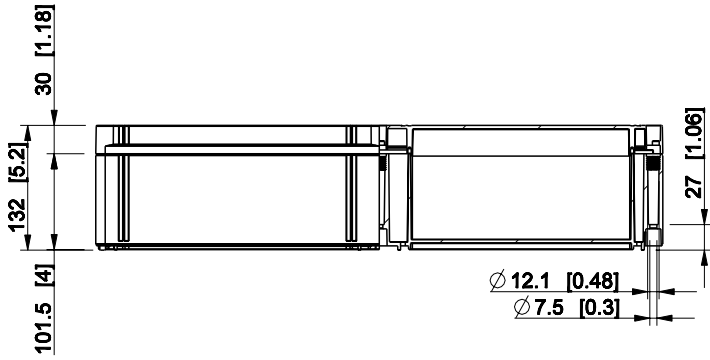

ID	Description	Date	By	Appr.
B				

Dimensions in mm [inches]

Material: Polycarbonate, fiberglass-reinforced	Color: RAL 7035
------------------------------------------------	-----------------

Supplier:	Tool No: -	Weight [kg]: 3.76	Volume:
-----------	------------	-------------------	---------

OPCP406013G

Scale	Date	19.04.10
1:8	By	PKos
-	Checked	
-	Ctrl	

Replaces:
Replaced:
Drw No: - B
Ref: Cubo O
Code: OPCP406013G
Sheet No:

model OPCP406013G PART
 drawing CUBO_O_1B.DRAWING