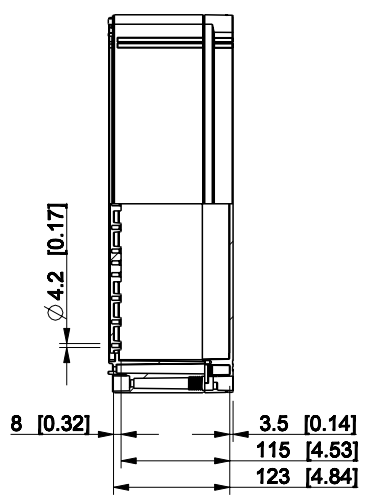

ID	Description	Date	By	Appr.
B				

Dimensions in mm [inches]

Material: Polycarbonate, fiberglass-reinforced	Color: RAL 7035
------------------------------------------------	-----------------

Supplier:	Tool No: -	Weight [kg]: 3.76	Volume:
-----------	------------	-------------------	---------

OPCP406013G

Scale	Date	19.04.10
1:8	By	PKos
-	Checked	
-	Ctrl	

Replaces:
Replaced:
Drw No: - B
Ref: Cubo O
Code: OPCP406013G
Sheet No:

model OPCP406013G PART
 drawing CUBO_O_1B.DRAWING