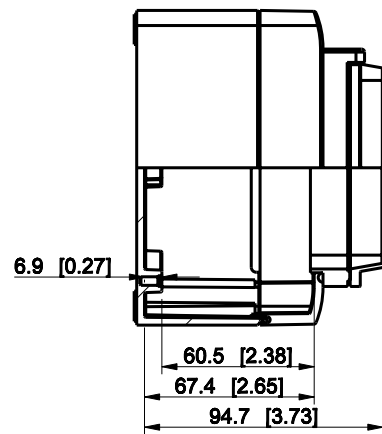

ID	Description	Date	By	Appr.
A				

Dimensions in mm [inches]

model RABP131308G_4M PART drawing CUBOR_1_1.DRAWING	Material: ABS		Color: RAL 7035	
	Supplier: ENSTO		Tool No:	
	Scale: 1:3		Weight [kg]: 0.32	
	Date: 13.03.09		Volume:	
	By: PKOs		Replaces:	
Checked:		Replaced:		
Ctrl:		Drw No: A		
		Ref: Cubo R		
		Code: RABP131308G_4M		
		Sheet No:		

RABP131308G_4M