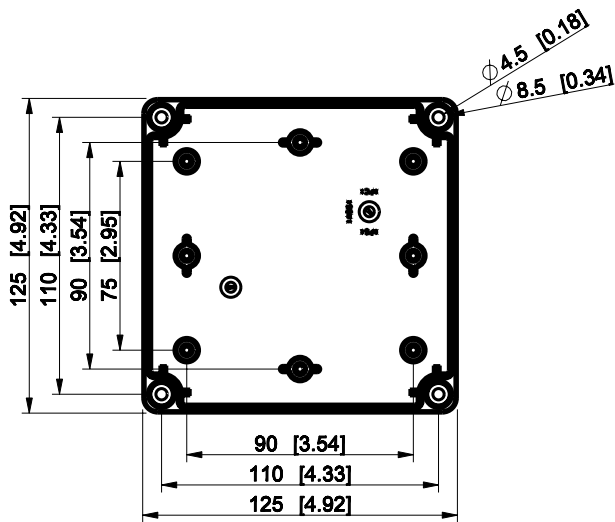

ID	Description	Date	By	Appr.
A				

Dimensions in mm [inches]

model RABP131308G_4M PART drawing CUBOR_1_1.DRAWING	Material: ABS		Color: RAL 7035	
	Supplier: ENSTO		Tool No:	
	Scale: 1:3		Weight [kg]: 0.32	
	Date: 13.03.09		Volume:	
	By: PKOs		Replaces:	
Checked:		Replaced:		
Ctrl:		Drw No: A		
		Ref: Cubo R		
		Code: RABP131308G_4M		
		Sheet No:		