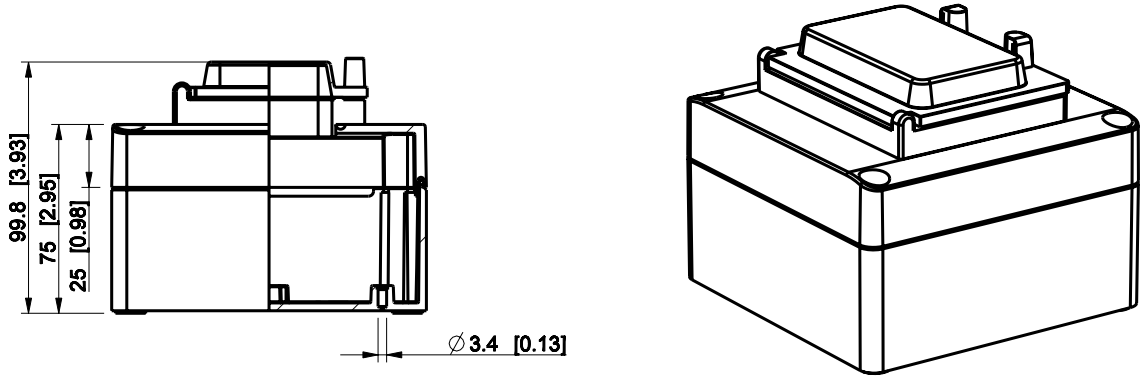

ID	Description	Date	By	Appr.
A				

Dimensions in mm [inches]

model RABP131308G_4M PART drawing CUBOR_1_1.DRAWING	Material: ABS		Color: RAL 7035	
	Supplier: ENSTO		Tool No:	
	Scale: 1:3		Weight [kg]: 0.32	
	Date: 13.03.09		Volume:	
	By: PKOs		Replaces:	
Checked:		Replaced:		
Ctrl:		Drw No: A		
		Ref: Cubo R		
		Code: RABP131308G_4M		
		Sheet No:		