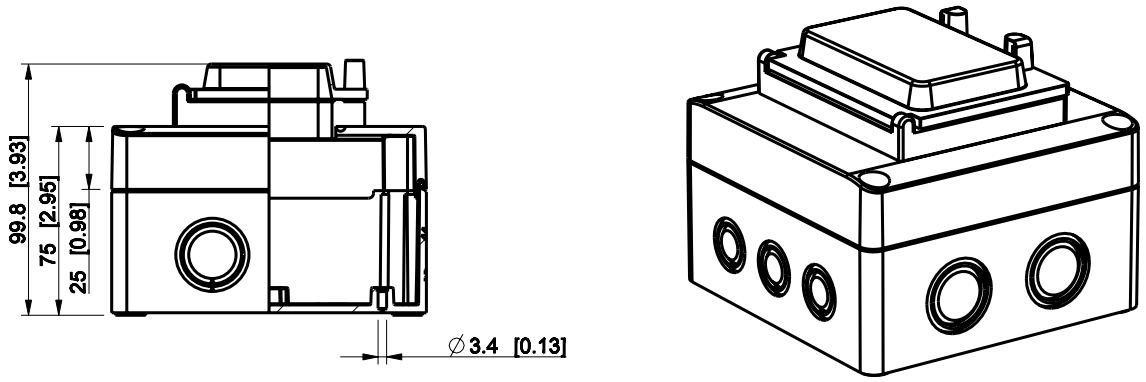

ID	Description	Date	By	Appr.
A				

Dimensions in mm [inches]

model RPKC131308G_4M drawing CUBOR_1_1.DRWING	Material: Polycarbonate, fiberglass-reinforced		Color: RAL 7035	
	Supplier: <b>ENSTO</b>		Tool No:	
	Scale: 1:3		Weight [kg]: 0.33	
	Date: 13.03.09		Volume:	
	By: PKOs		Replaces:	
Checked:		Replaced:		
Ctrl:		Drw No: A		
		Ref: Cubo R		
		Code: RPKC131308G_4M		
		Sheet No:		