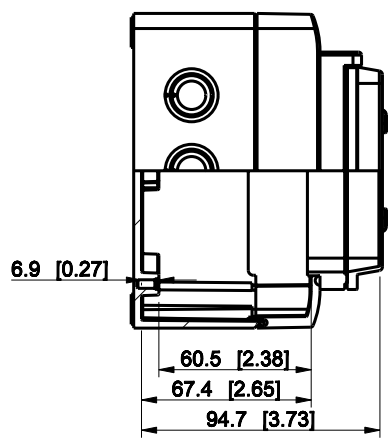

ID	Description	Date	By	Appr.
A				

Dimensions in mm [inches]

model RPKC131308G_4M drawing CUBOR_1_1.DRWING	Material: Polycarbonate, fiberglass-reinforced		Color: RAL 7035	
	Supplier: <b>ENSTO</b>		Tool No:	
	Scale: 1:3		Weight [kg]: 0.33	
	Date: 13.03.09		Volume:	
	By: PKOs		Replaces:	
Checked:		Replaced:		
Ctrl:		Drw No: A		
		Ref: Cubo R		
		Code: RPKC131308G_4M		
		Sheet No:		

**RPKC131308G\_4M**