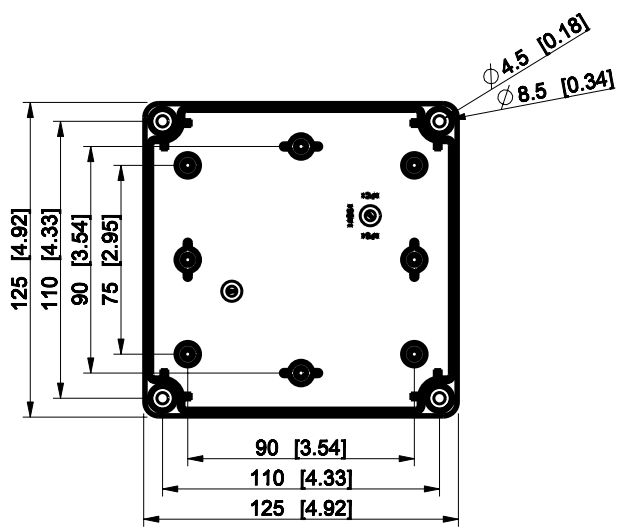

ID	Description	Date	By	Appr.
A				

Dimensions in mm [inches]

model RPKC131308G_4M drawing CUBOR_1_1.DRWING	Material: Polycarbonate, fiberglass-reinforced		Color: RAL 7035	
	Supplier: <b>ENSTO</b>		Tool No:	
	Scale: 1:3		Weight [kg]: 0.33	
	Date: 13.03.09		Volume:	
	By: PKOs		Replaces:	
Checked:		Replaced:		
Ctrl:		Drw No: A		
		Ref: Cubo R		
		Code: RPKC131308G_4M		
		Sheet No:		

**RPKC131308G\_4M**