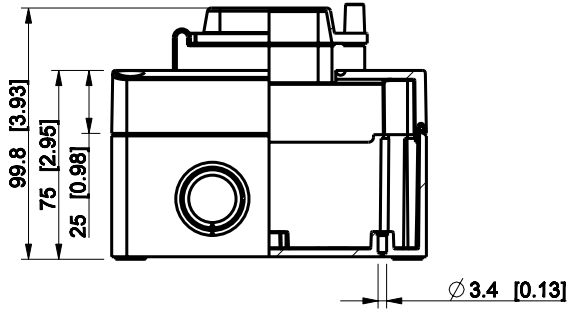

ID	Description	Date	By	Appr.
A				

Dimensions in mm [inches]

model RPCK131808G_6M drawing CUBOR_1_1_DRAWING	Material: Polycarbonate, fiberglass-reinforced		Color: RAL 7035	
	Supplier: ENSTO		Tool No:	
	Scale: 1:3		Weight [kg]: 0.43	
	Date: 13.03.09		Volume:	
	By: PKOs		Replaces:	
Checked:		Replaced:		
Ctrl:		Drw No: A		
		Ref: Cubo R		
		Code: RPCK131808G_6M		
		Sheet No:		