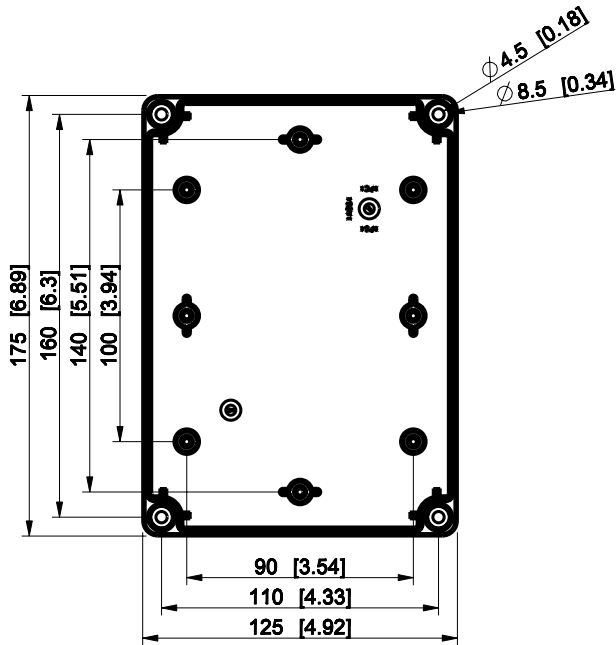

ID	Description	Date	By	Appr.
A				

Dimensions in mm [inches]

model RPCK131808G_6M drawing CUBOR_1_1_DRAWING	Material: Polycarbonate, fiberglass-reinforced		Color: RAL 7035	
	Supplier: ENSTO		Tool No:	
	Scale: 1:3		Weight [kg]: 0.43	
	Date: 13.03.09		Volume:	
	By: PKOs		Replaces:	
Checked:		Replaced:		
Ctrl:		Drw No: A		
		Ref: Cubo R		
		Code: RPCK131808G_6M		
		Sheet No:		

RPCK131808G_6M