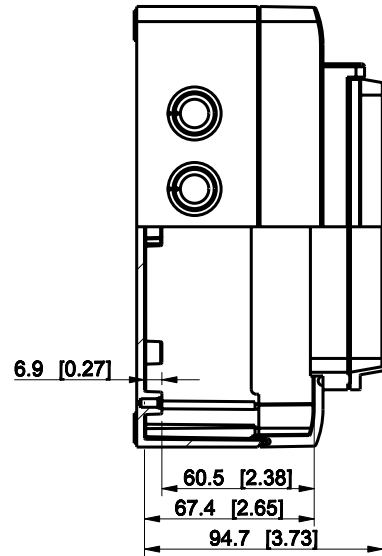

ID	Description	Date	By	Appr.
A				

Dimensions in mm [inches]

model RPCK131808G_6M drawing CUBOR_1_1_DRAWING	Material: Polycarbonate, fiberglass-reinforced		Color: RAL 7035	
	Supplier: ENSTO		Tool No:	
	Scale: 1:3		Weight [kg]: 0.43	
	Date: 13.03.09		Volume:	
	By: PKOs		Replaces:	
Checked:		Replaced:		
Ctrl:		Drw No: A		
		Ref: Cubo R		
		Code: RPCK131808G_6M		
		Sheet No:		