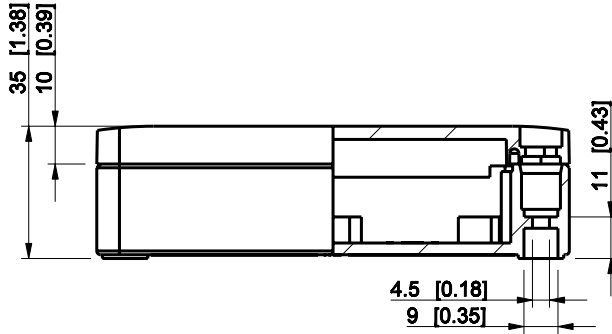

ID	Description	Date	By	Appr.
A				

Dimensions in mm [inches]

Material: ABS	Color: RAL 7035
---------------	-----------------

Supplier:	Tool No:	Weight [kg]: 0.12	Volume:
-----------	----------	-------------------	---------

SABP081304LG

Scale	Date	04.12.08
1:2	By	PKos
-	Checked	
-	Ctrl	

Replaces:	
Replaced:	
Drw No:	- A
Ref:	Cubo S
Code:	SABP081304LG
Sheet No:	

model SABP081304LG PART
 drawing CUBOS_3_DRAWING