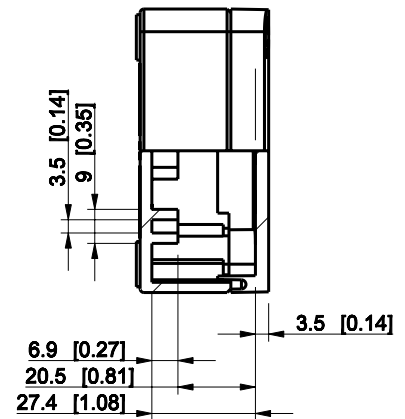

ID	Description	Date	By	Appr.
A				

Dimensions in mm [inches]

Material: ABS	Color: RAL 7035
---------------	-----------------

Supplier:	Tool No:	Weight [kg]: 0.12	Volume:
-----------	----------	-------------------	---------

SABP081304LG

Scale	Date	04.12.08
1:2	By	PKos
-	Checked	
-	Ctrl	

Replaces:	
Replaced:	
Drw No:	- A
Ref:	Cubo S
Code:	SABP081304LG
Sheet No:	

model SABP081304LG PART
 drawing CUBOS_3_DRAWING