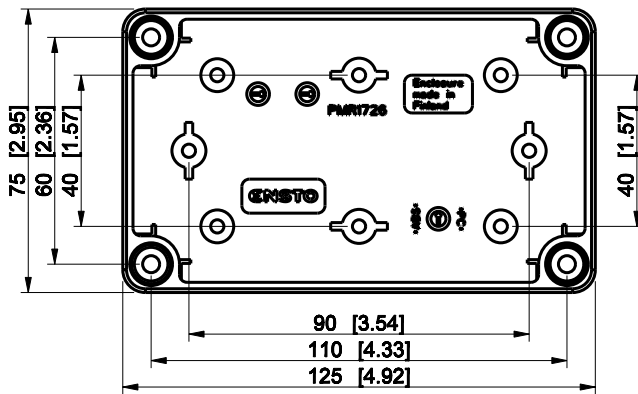

ID	Description	Date	By	Appr.
A				

Dimensions in mm [inches]

Material: ABS	Color: RAL 7035
---------------	-----------------

Supplier:	Tool No:	Weight [kg]: 0.12	Volume:
-----------	----------	-------------------	---------

SABP081304LG

Scale	Date	04.12.08
1:2	By	PKos
-	Checked	
-	Ctrl	

Replaces:	
Replaced:	
Drw No:	- A
Ref:	Cubo S
Code:	SABP081304LG
Sheet No:	

model SABP081304LG PART
 drawing CUBOS_3_DRAWING