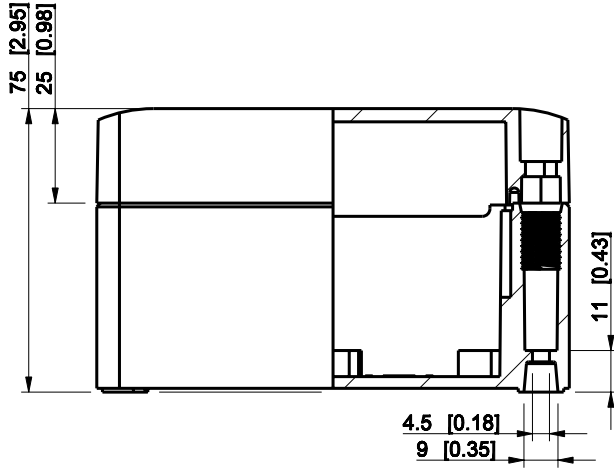

ID	Description	Date	By	Appr.
A				

Dimensions in mm [inches]

Material: ABS	Color: RAL 7035
---------------	-----------------

Supplier:	Tool No:	Weight [kg]: 0.19	Volume:
-----------	----------	-------------------	---------

ENSTO
ENSTO CONTROL OY

SABP081308T

Scale	Date	08.12.08
1:2	By	PKos
-	Checked	
-	Ctrl	

Replaces:
Replaced:
Drw No: - A
Ref: Cubo S
Code: SABP081308T
Sheet No:

model SABP081308T PART
drawing CUBOS DRAWING