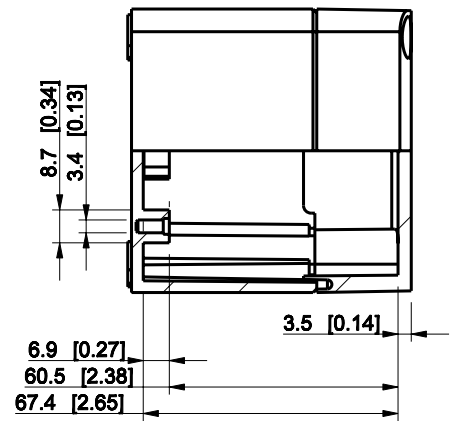

ID	Description	Date	By	Appr.
A				

Dimensions in mm [inches]

Material: ABS	Color: RAL 7035
---------------	-----------------

Supplier:	Tool No:	Weight [kg]: 0.19	Volume:
-----------	----------	-------------------	---------

ENSTO
ENSTO CONTROL OY

SABP081308T

Scale	Date	08.12.08
1:2	By	PKos
-	Checked	
-	Ctrl	

Replaces:
Replaced:
Drw No: - A
Ref: Cubo S
Code: SABP081308T
Sheet No:

model SABP081308T PART
drawing CUBOS DRAWING