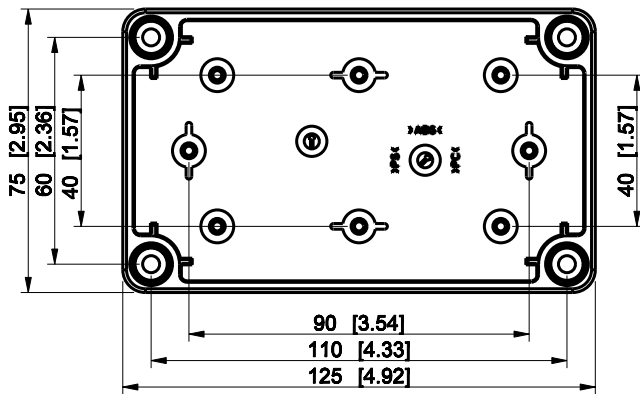

ID	Description	Date	By	Appr.
A				

Dimensions in mm [inches]

Material: ABS	Color: RAL 7035
---------------	-----------------

Supplier:	Tool No:	Weight [kg]: 0.19	Volume:
-----------	----------	-------------------	---------

ENSTO
ENSTO CONTROL OY

SABP081308T

Scale	Date	08.12.08
1:2	By	PKos
-	Checked	
-	Ctrl	

Replaces:
Replaced:
Drw No: - A
Ref: Cubo S
Code: SABP081308T
Sheet No:

model SABP081308T PART
drawing CUBOS DRAWING