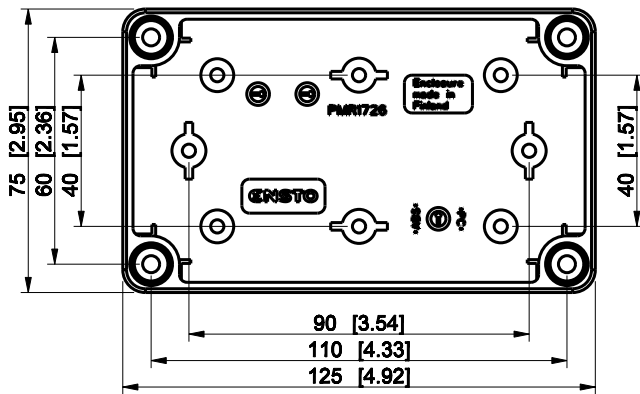

ID	Description	Date	By	Appr.
A				

Dimensions in mm [inches]

Material: ABS	Color: RAL 7035
---------------	-----------------

Supplier:	Tool No:	Weight [kg]: 0.22	Volume:
-----------	----------	-------------------	---------

ENSTO
ENSTO CONTROL OY

SABP081310LG

Scale	Date	04.12.08
1:2	By	PKos
-	Checked	
-	Ctrl	

Replaces:	
Replaced:	
Drw No:	- A
Ref:	Cubo S
Code:	SABP081310LG
Sheet No:	

model SABP081310LG PART
 drawing CUBOS_4_DRAWING