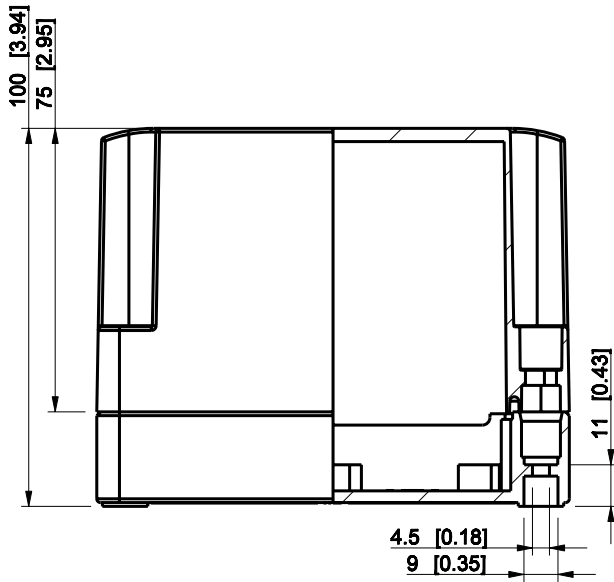

ID	Description	Date	By	Appr.
A				

Dimensions in mm [inches]

Material: ABS	Color: RAL 7035
---------------	-----------------

Supplier:	Tool No:	Weight [kg]: 0.22	Volume:
-----------	----------	-------------------	---------

ENSTO
ENSTO CONTROL OY

SABP081310LG

Scale	Date	04.12.08
1:2	By	PKos
-	Checked	
-	Ctrl	

Replaces:	
Replaced:	
Drw No:	- A
Ref:	Cubo S
Code:	SABP081310LG
Sheet No:	

model SABP081310LG PART
 drawing CUBOS_4_DRAWING