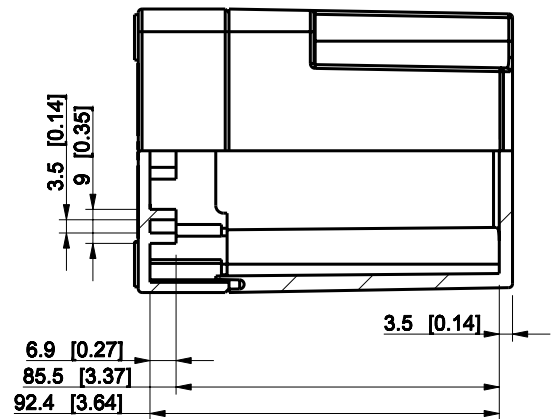

ID	Description	Date	By	Appr.
A				

Dimensions in mm [inches]

Material: ABS	Color: RAL 7035
---------------	-----------------

Supplier:	Tool No:	Weight [kg]: 0.22	Volume:
-----------	----------	-------------------	---------

ENSTO
ENSTO CONTROL OY

SABP081310LG

Scale	Date	04.12.08
1:2	By	PKos
-	Checked	
-	Ctrl	

Replaces:	
Replaced:	
Drw No:	- A
Ref:	Cubo S
Code:	SABP081310LG
Sheet No:	

model SABP081310LG PART
 drawing CUBOS_4_DRAWING