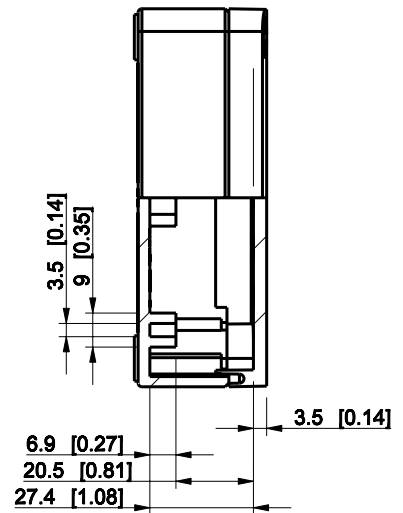

ID	Description	Date	By	Appr.
A				

Dimensions in mm [inches]

Material: ABS	Color: RAL 7035
---------------	-----------------

Supplier:	Tool No:	Weight [kg]: 0.12	Volume:
-----------	----------	-------------------	---------

SABP101004LT

Scale	Date	04.12.08
1:2	By	PKos
-	Checked	
-	Ctrl	

Replaces:
Replaced:
Drw No: - A
Ref: Cubo S
Code: SABP101004LT
Sheet No:

model SABP101004LT .PART
drawing CUBOS_3.DRAWING