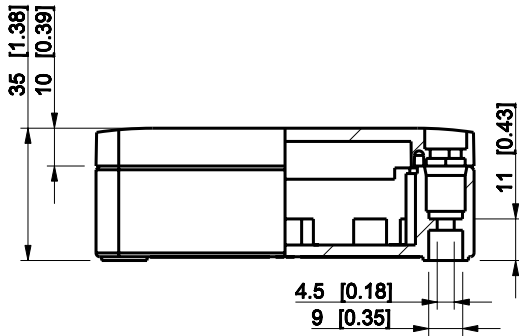

ID	Description	Date	By	Appr.
A				

Dimensions in mm [inches]

Material: ABS	Color: RAL 7035
---------------	-----------------

Supplier:	Tool No:	Weight [kg]: 0.12	Volume:
-----------	----------	-------------------	---------

SABP101004LT

Scale	Date	04.12.08
1:2	By	PKos
-	Checked	
-	Ctrl	

Replaces:
Replaced:
Drw No: - A
Ref: Cubo S
Code: SABP101004LT
Sheet No:

model SABP101004LT .PART
drawing CUBOS_3.DRAWING