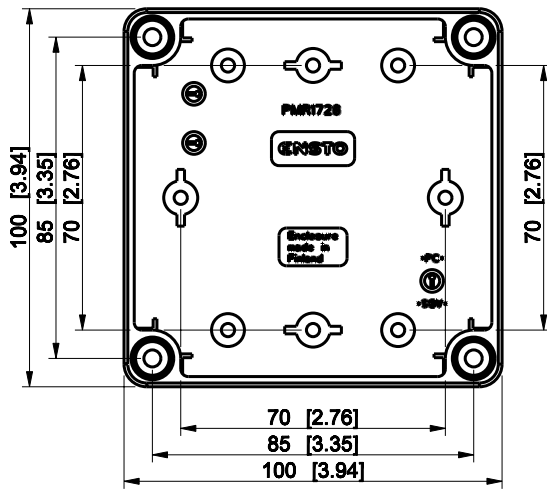

ID	Description	Date	By	Appr.
A				

Dimensions in mm [inches]

Material: ABS	Color: RAL 7035
---------------	-----------------

Supplier:	Tool No:	Weight [kg]: 0.12	Volume:
-----------	----------	-------------------	---------

SABP101004LT

Scale	Date	04.12.08
1:2	By	PKos
-	Checked	
-	Ctrl	

Replaces:
Replaced:
Drw No: - A
Ref: Cubo S
Code: SABP101004LT
Sheet No:

model SABP101004LT .PART
drawing CUBOS_3.DRAWING