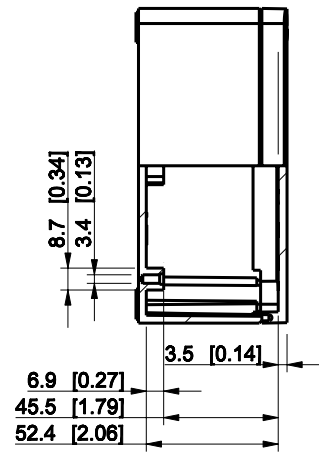

ID	Description	Date	By	Appr.
A				

Dimensions in mm [inches]

Material: ABS	Color: RAL 7035
---------------	-----------------

Supplier:	Tool No:	Weight [kg]: 0.23	Volume:
-----------	----------	-------------------	---------

**ENSTO**  
ENSTO CONTROL OY

**SABP131306T**

Scale	Date	04.12.08
1:3	By	PKos
-	Checked	
-	Ctrl	

Replaces:
Replaced:
Drw No: - A
Ref: Cubo S
Code: SABP131306T
Sheet No:

model SABP131306T .PART  
drawing CUBOS\_2.DRAWING