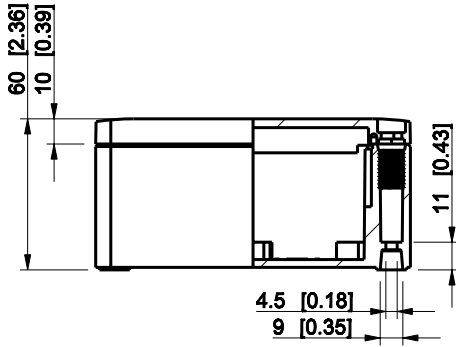

ID	Description	Date	By	Appr.
A				

Dimensions in mm [inches]

Material: ABS	Color: RAL 7035
---------------	-----------------

Supplier:	Tool No:	Weight [kg]: 0.23	Volume:
-----------	----------	-------------------	---------

**ENSTO**  
ENSTO CONTROL OY

**SABP131306T**

Scale	Date	04.12.08
1:3	By	PKos
-	Checked	
-	Ctrl	

Replaces:
Replaced:
Drw No: - A
Ref: Cubo S
Code: SABP131306T
Sheet No:

model SABP131306T .PART  
drawing CUBOS\_2.DRAWING