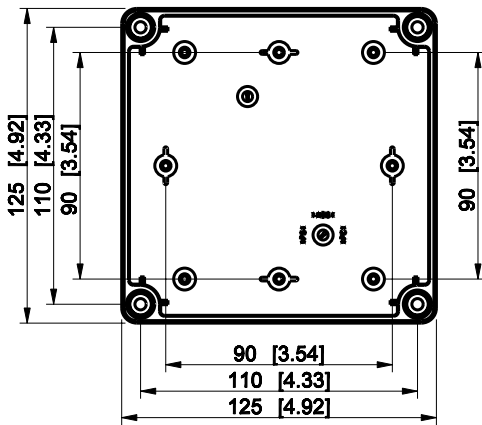

ID	Description	Date	By	Appr.
A				

Dimensions in mm [inches]

Material: ABS	Color: RAL 7035
---------------	-----------------

Supplier:	Tool No:	Weight [kg]: 0.23	Volume:
-----------	----------	-------------------	---------

**ENSTO**  
ENSTO CONTROL OY

**SABP131306T**

Scale	Date	04.12.08
1:3	By	PKos
-	Checked	
-	Ctrl	

Replaces:
Replaced:
Drw No: - A
Ref: Cubo S
Code: SABP131306T
Sheet No:

model SABP131306T .PART  
drawing CUBOS\_2.DRAWING