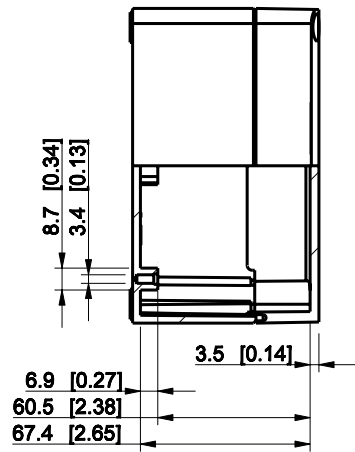

ID	Description	Date	By	Appr.
A				

Dimensions in mm [inches]

Material: ABS	Color: RAL 7035
---------------	-----------------

Supplier:	Tool No:	Weight [kg]: 0.34	Volume:
-----------	----------	-------------------	---------

ENSTO
ENSTO CONTROL OY

SABP131808T

Scale	Date	08.12.08
1:3	By	PKos
-	Checked	
-	Ctrl	

Replaces:
Replaced:
Drw No: - A
Ref: Cubo S
Code: SABP131808T
Sheet No:

model SABP131808T PART
drawing CUBOS DRAWING