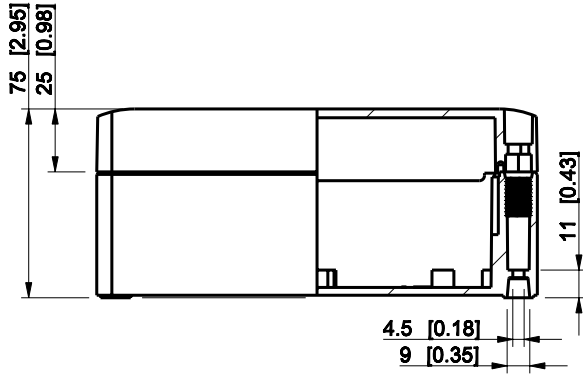

ID	Description	Date	By	Appr.
A				

Dimensions in mm [inches]

Material: ABS	Color: RAL 7035
---------------	-----------------

Supplier:	Tool No:	Weight [kg]: 0.34	Volume:
-----------	----------	-------------------	---------

ENSTO
ENSTO CONTROL OY

SABP131808T

Scale	Date	08.12.08
1:3	By	PKos
-	Checked	
-	Ctrl	

Replaces:
Replaced:
Drw No: - A
Ref: Cubo S
Code: SABP131808T
Sheet No:

model SABP131808T PART
drawing CUBOS DRAWING