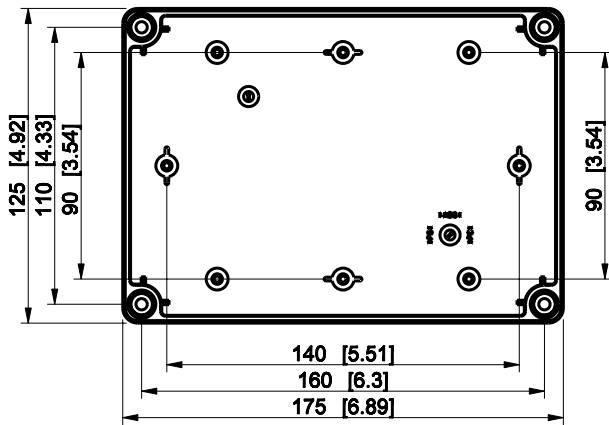

ID	Description	Date	By	Appr.
A				

Dimensions in mm [inches]

Material: ABS	Color: RAL 7035
---------------	-----------------

Supplier:	Tool No:	Weight [kg]: 0.34	Volume:
-----------	----------	-------------------	---------

ENSTO
ENSTO CONTROL OY

SABP131808T

Scale	Date	08.12.08
1:3	By	PKos
-	Checked	
-	Ctrl	

Replaces:
Replaced:
Drw No: - A
Ref: Cubo S
Code: SABP131808T
Sheet No:

model SABP131808T PART
drawing CUBOS DRAWING