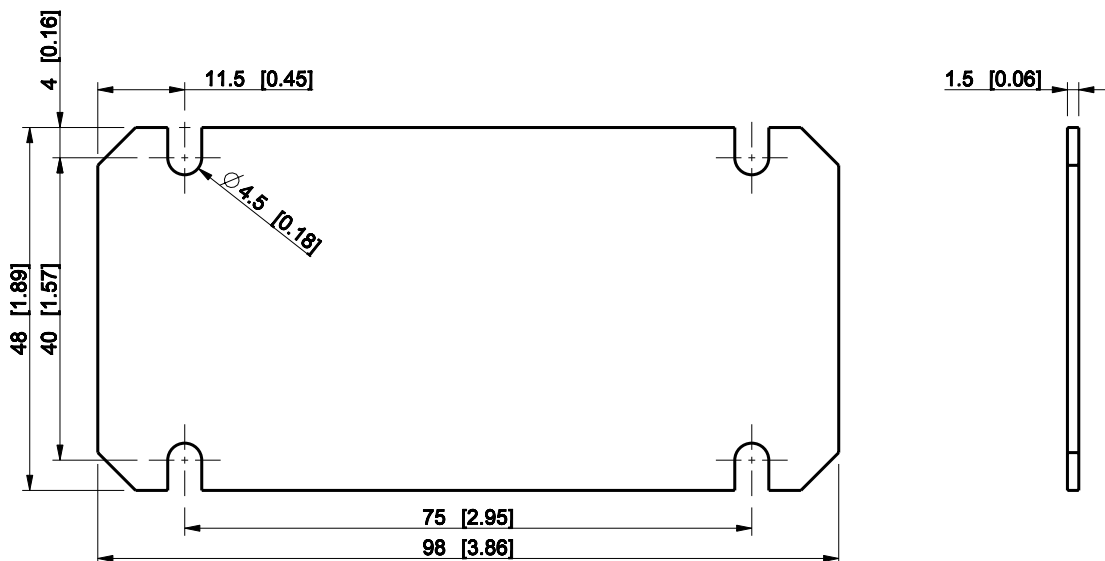

ID	Description	Date	By	Appr.
A				

Dimensions in mm [inches]

Material: Galvanized steel	Color: -
----------------------------	----------

Supplier:	Tool No:	Weight [kg]: 0.05	Volume:
-----------	----------	-------------------	---------

ENSTO
ENSTO CONTROL OY

SMP0813

Scale	Date	02.02.09
1:1	By	PLe
-	Checked	
-	Ctrl	

Replaces:	
Replaced:	
Drw No:	A
Ref:	Cubo S
Code:	SMP0813
Sheet No:	

model SMP0813_PART

drawing SMP_DRAWING