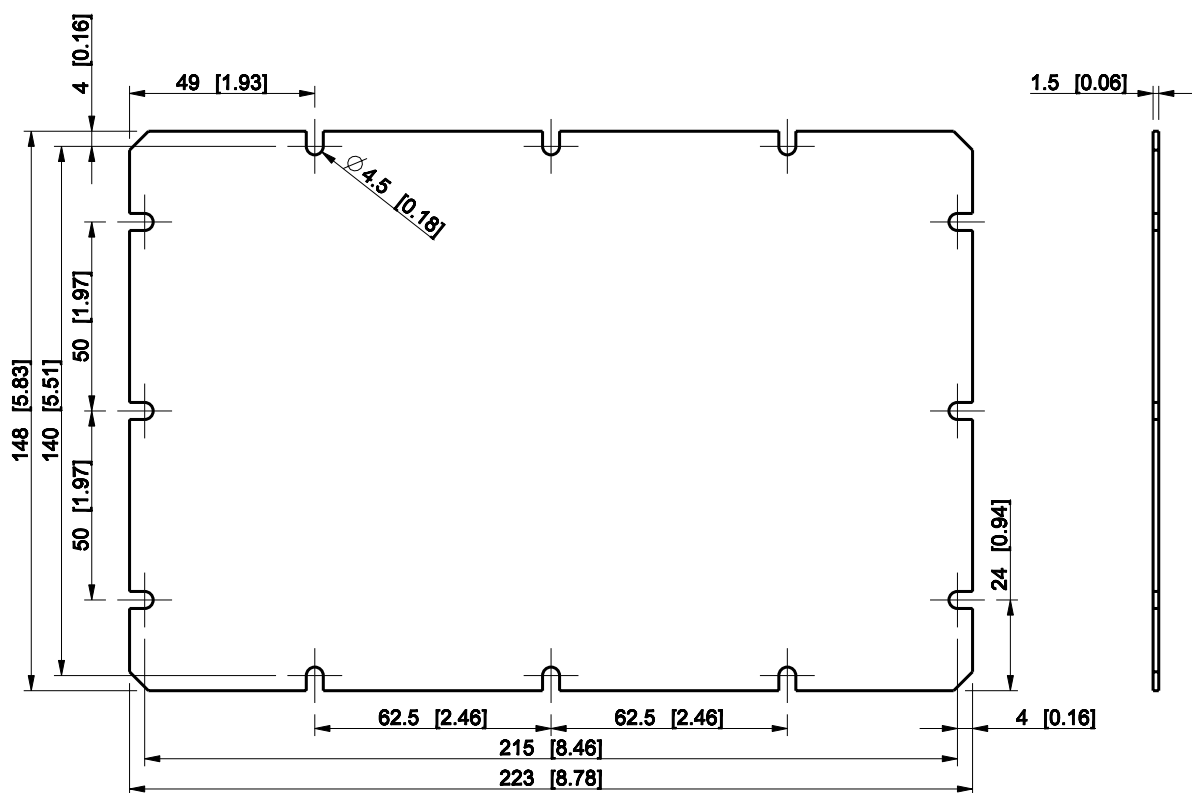

ID	Description	Date	By	Appr.
A				

Dimensions in mm [inches]

Material: Galvanized steel	Color: -
----------------------------	----------

Supplier:	Tool No:	Weight [kg]: 0.38	Volume:
-----------	----------	-------------------	---------

ENSTO
ENSTO CONTROL OY

SMP1825

Scale	Date	02.02.09
1:2	By	PLe
-	Checked	
-	Ctrl	

Replaces:	
Replaced:	
Drw No:	A
Ref:	Cubo S
Code:	SMP1825
Sheet No:	

model SMP1825_PART
drawing SMP_3_DRAWING