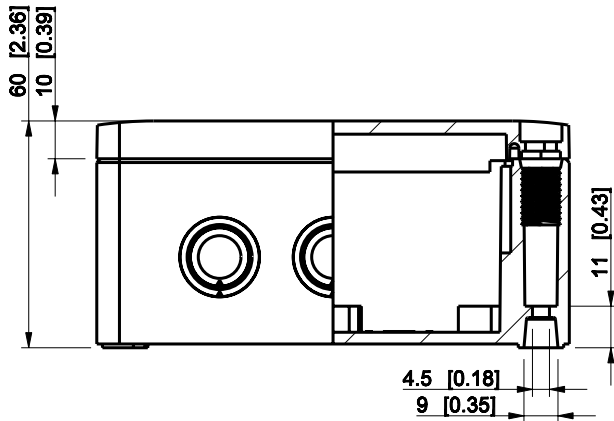

ID	Description	Date	By	Appr.
A				

Dimensions in mm [inches]

Material: Polycarbonate, fiberglass-reinforced	Color: RAL 7035
--	-----------------

Supplier:	Tool No:	Weight [kg]: 0.16	Volume:
-----------	----------	-------------------	---------

**SPCK081306G**

Scale	Date	04.12.08
1:2	By	PKos
-	Checked	
-	Ctrl	

Replaces:
Replaced:
Drw No: - A
Ref: Cubo S
Code: SPCK081306G
Sheet No:

model SPCK081306G PART  
drawing CUBOS\_2\_DRAWING