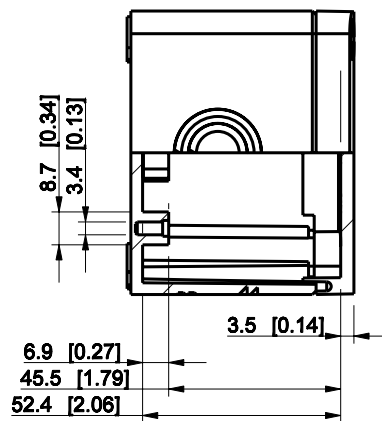

ID	Description	Date	By	Appr.
A				

Dimensions in mm [inches]

Material: Polycarbonate, fiberglass-reinforced	Color: RAL 7035
--	-----------------

Supplier:	Tool No:	Weight [kg]: 0.16	Volume:
-----------	----------	-------------------	---------

**SPCK081306G**

Scale	Date	04.12.08
1:2	By	PKos
-	Checked	
-	Ctrl	

Replaces:
Replaced:
Drw No: - A
Ref: Cubo S
Code: SPCK081306G
Sheet No:

model SPCK081306G PART  
drawing CUBOS\_2\_DRAWING