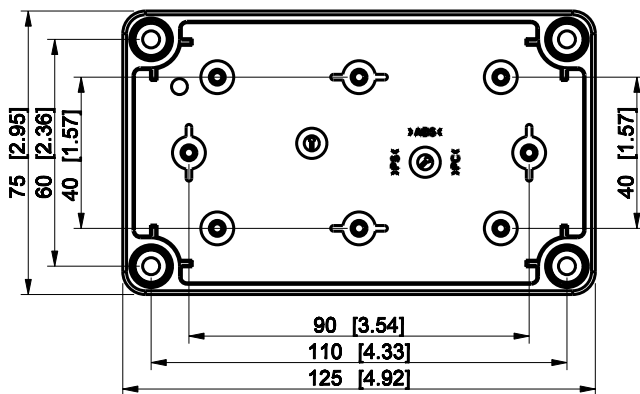

ID	Description	Date	By	Appr.
A				

Dimensions in mm [inches]

Material: Polycarbonate, fiberglass-reinforced	Color: RAL 7035
--	-----------------

Supplier:	Tool No:	Weight [kg]: 0.16	Volume:
-----------	----------	-------------------	---------

**SPCK081306G**

Scale	Date	04.12.08
1:2	By	PKos
-	Checked	
-	Ctrl	

Replaces:
Replaced:
Drw No: - A
Ref: Cubo S
Code: SPCK081306G
Sheet No:

model SPCK081306G PART  
drawing CUBOS\_2\_DRAWING