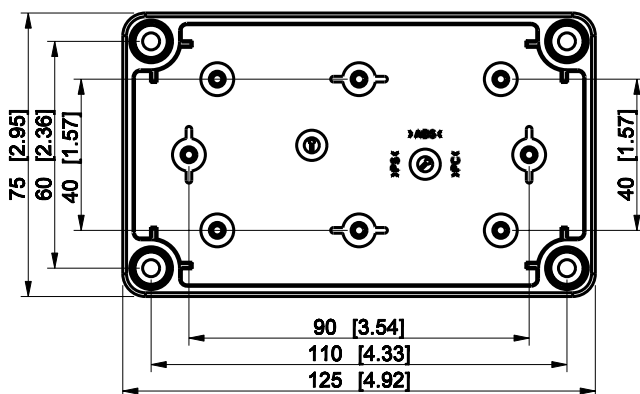

ID	Description	Date	By	Appr.
A				

Dimensions in mm [inches]

Material: Polycarbonate, fiberglass-reinforced	Color: RAL 7035
--	-----------------

Supplier:	Tool No:	Weight [kg]: 0.26	Volume:
-----------	----------	-------------------	---------

ENSTO
ENSTO CONTROL OY

SPCM081313T

Scale	Date	08.12.08
1:2	By	PKos
-	Checked	
-	Ctrl	

Replaces:
Replaced:
Drw No: - A
Ref: Cubo S
Code: SPCM081313T
Sheet No:

model SPCM081313T PART
 drawing CUBOS DRAWING