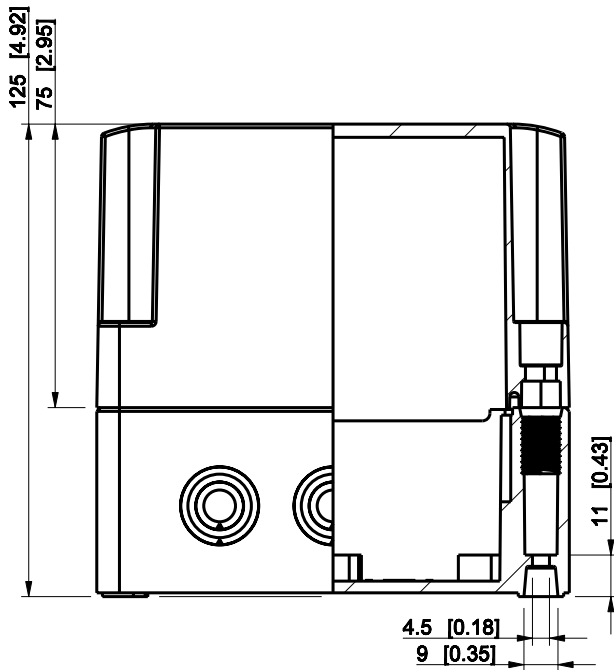

ID	Description	Date	By	Appr.
A				

Dimensions in mm [inches]

Material: Polycarbonate, fiberglass-reinforced	Color: RAL 7035
--	-----------------

Supplier:	Tool No:	Weight [kg]: 0.26	Volume:
-----------	----------	-------------------	---------

ENSTO
ENSTO CONTROL OY

SPCM081313T

Scale	Date	08.12.08
1:2	By	PKos
-	Checked	
-	Ctrl	

Replaces:
Replaced:
Drw No: - A
Ref: Cubo S
Code: SPCM081313T
Sheet No:

model SPCM081313T PART
 drawing CUBOS DRAWING