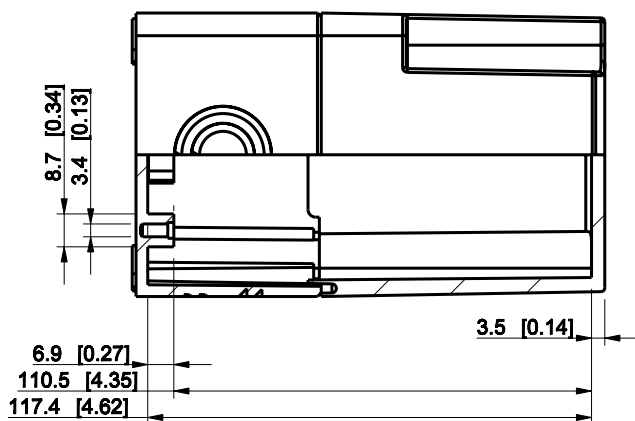

ID	Description	Date	By	Appr.
A				

Dimensions in mm [inches]

Material: Polycarbonate, fiberglass-reinforced	Color: RAL 7035
--	-----------------

Supplier:	Tool No:	Weight [kg]: 0.26	Volume:
-----------	----------	-------------------	---------

ENSTO
ENSTO CONTROL OY

SPCM081313T

Scale	Date	08.12.08
1:2	By	PKos
-	Checked	
-	Ctrl	

Replaces:
Replaced:
Drw No: - A
Ref: Cubo S
Code: SPCM081313T
Sheet No:

model SPCM081313T PART
 drawing CUBOS DRAWING