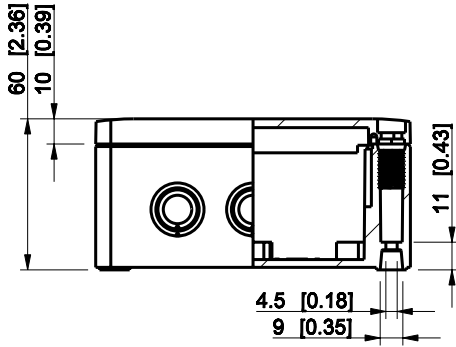

ID	Description	Date	By	Appr.
A				

Dimensions in mm [inches]

Material: Polycarbonate, fiberglass-reinforced	Color: RAL 7035
--	-----------------

Supplier:	Tool No:	Weight [kg]: 0.23	Volume:
-----------	----------	-------------------	---------

**SPCK131306G**

Scale	Date	04.12.08
1:3	By	PKos
-	Checked	
-	Ctrl	

Replaces:
Replaced:
Drw No: - A
Ref: Cubo S
Code: SPCK131306G
Sheet No:

model SPCK131306G PART  
 drawing CUBOS\_2.DRAWING