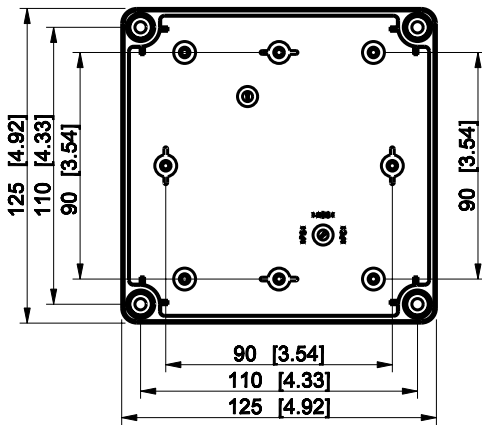

ID	Description	Date	By	Appr.
A				

Dimensions in mm [inches]

Material: Polycarbonate, fiberglass-reinforced	Color: RAL 7035
--	-----------------

Supplier:	Tool No:	Weight [kg]: 0.23	Volume:
-----------	----------	-------------------	---------

**SPCK131306G**

Scale	Date	04.12.08
1:3	By	PKos
-	Checked	
-	Ctrl	

Replaces:
Replaced:
Drw No: - A
Ref: Cubo S
Code: SPCK131306G
Sheet No:

model SPCK131306G PART  
 drawing CUBOS\_2.DRAWING