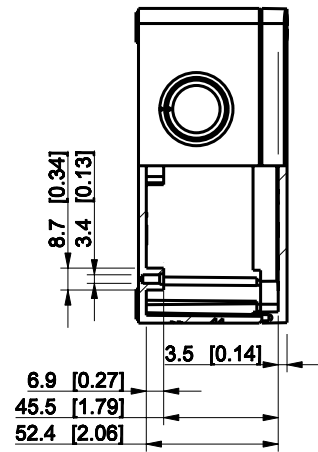

ID	Description	Date	By	Appr.
A				

Dimensions in mm [inches]

Material: Polycarbonate, fiberglass-reinforced	Color: RAL 7035
--	-----------------

Supplier:	Tool No:	Weight [kg]: 0.23	Volume:
-----------	----------	-------------------	---------

**SPCK131306G**

Scale	Date	04.12.08
1:3	By	PKos
-	Checked	
-	Ctrl	

Replaces:
Replaced:
Drw No: - A
Ref: Cubo S
Code: SPCK131306G
Sheet No:

model SPCK131306G PART  
 drawing CUBOS\_2.DRAWING