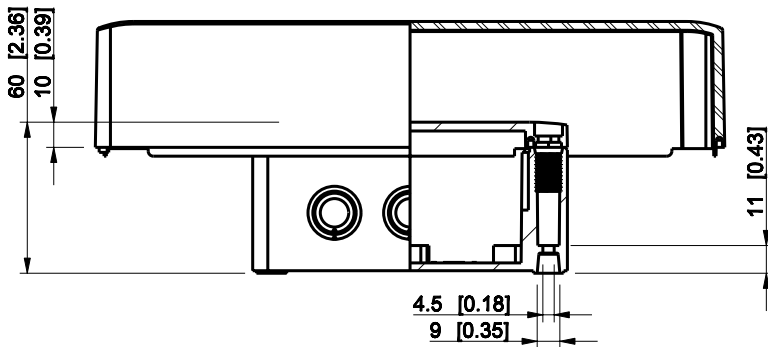

ID	Description	Date	By	Appr.
A				

Dimensions in mm [inches]

Material: Polycarbonate, fiberglass-reinforced	Color: RAL 7035
--	-----------------

Supplier:	Tool No:	Weight [kg]: 0.60	Volume:
-----------	----------	-------------------	---------

ENSTO
ENSTO CONTROL OY

SPCK131306T

Scale	Date	04.12.08
1:3	By	PKos
-	Checked	
-	Ctrl	

Replaces:
Replaced:
Drw No: - A
Ref: Cubo S
Code: SPCK131306T
Sheet No:

model SPCK131306T PART

drawing CUBOS_2.DRAWING