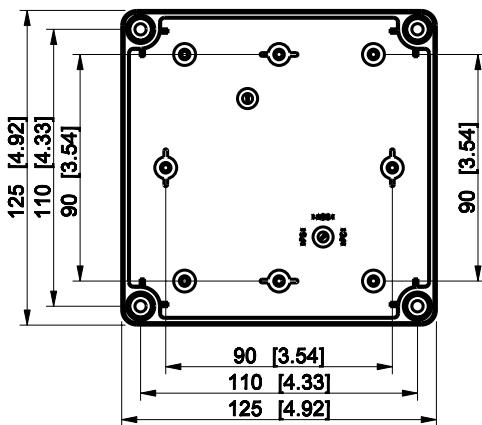

ID	Description	Date	By	Appr.
A				

Dimensions in mm [inches]

Material: Polycarbonate, fiberglass-reinforced	Color: RAL 7035
--	-----------------

Supplier:	Tool No:	Weight [kg]: 0.60	Volume:
-----------	----------	-------------------	---------

ENSTO
ENSTO CONTROL OY

SPCK131306T

Scale	Date	04.12.08
1:3	By	PKos
-	Checked	
-	Ctrl	

Replaces:
Replaced:
Drw No: - A
Ref: Cubo S
Code: SPCK131306T
Sheet No:

model SPCK131306T PART

drawing CUBOS_2.DRAWING