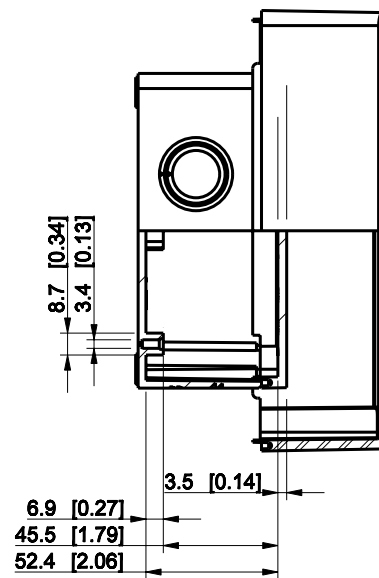

ID	Description	Date	By	Appr.
A				

Dimensions in mm [inches]

Material: Polycarbonate, fiberglass-reinforced	Color: RAL 7035
--	-----------------

Supplier:	Tool No:	Weight [kg]: 0.60	Volume:
-----------	----------	-------------------	---------

ENSTO
ENSTO CONTROL OY

SPCK131306T

Scale	Date	04.12.08
1:3	By	PKos
-	Checked	
-	Ctrl	

Replaces:
Replaced:
Drw No: - A
Ref: Cubo S
Code: SPCK131306T
Sheet No:

model SPCK131306T PART

drawing CUBOS_2.DRAWING