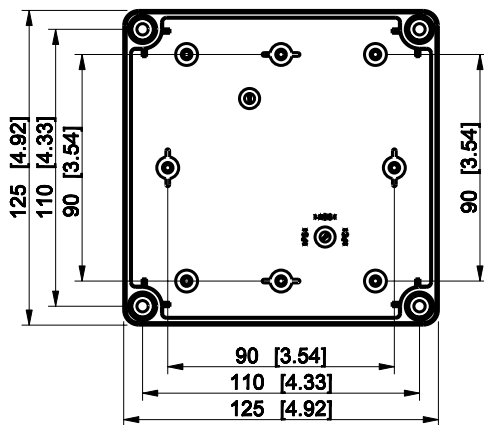

ID	Description	Date	By	Appr.
A				

Dimensions in mm [inches]

Material: Polycarbonate, fiberglass-reinforced	Color: RAL 7035
--	-----------------

Supplier:	Tool No:	Weight [kg]: 0.36	Volume:
-----------	----------	-------------------	---------

ENSTO
ENSTO CONTROL OY

SPCK131313G

Scale	Date	08.12.08
1:3	By	PKos
-	Checked	
-	Ctrl	

Replaces:
Replaced:
Drw No: - A
Ref: Cubo S
Code: SPCK131313G
Sheet No:

model SPCK131313G PART
drawing CUBOS DRAWING