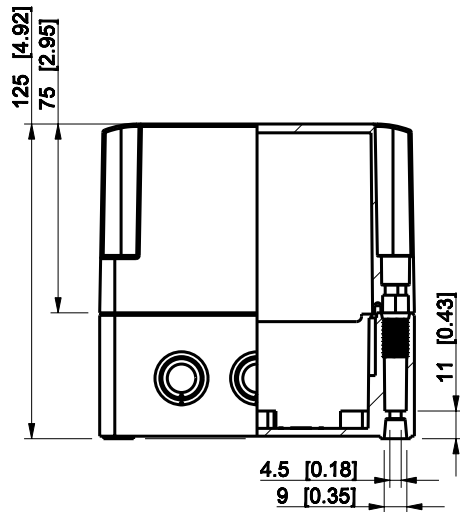

ID	Description	Date	By	Appr.
A				

Dimensions in mm [inches]

Material: Polycarbonate, fiberglass-reinforced	Color: RAL 7035
--	-----------------

Supplier:	Tool No:	Weight [kg]: 0.36	Volume:
-----------	----------	-------------------	---------

ENSTO
ENSTO CONTROL OY

SPCK131313G

Scale	Date	08.12.08
1:3	By	PKos
-	Checked	
-	Ctrl	

Replaces:
Replaced:
Drw No: - A
Ref: Cubo S
Code: SPCK131313G
Sheet No:

model SPCK131313G PART
drawing CUBOS DRAWING