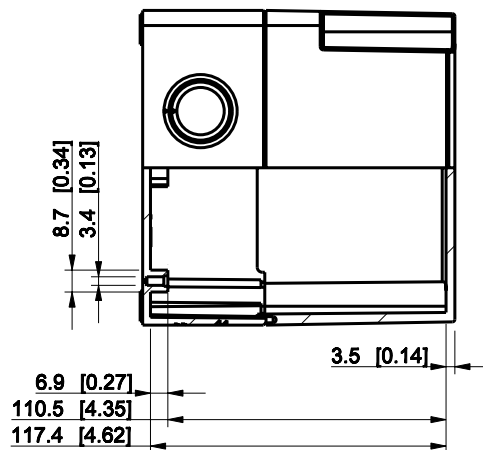

ID	Description	Date	By	Appr.
A				

Dimensions in mm [inches]

Material: Polycarbonate, fiberglass-reinforced	Color: RAL 7035
--	-----------------

Supplier:	Tool No:	Weight [kg]: 0.36	Volume:
-----------	----------	-------------------	---------

ENSTO
ENSTO CONTROL OY

SPCK131313G

Scale	Date	08.12.08
1:3	By	PKos
-	Checked	
-	Ctrl	

Replaces:
Replaced:
Drw No: - A
Ref: Cubo S
Code: SPCK131313G
Sheet No:

model SPCK131313G PART
drawing CUBOS DRAWING