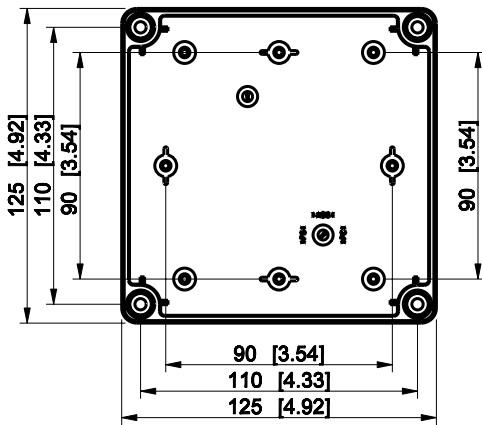

ID	Description	Date	By	Appr.
A				

Dimensions in mm [inches]

Material: Polycarbonate, fiberglass-reinforced	Color: RAL 7035
--	-----------------

Supplier:	Tool No:	Weight [kg]: 0.36	Volume:
-----------	----------	-------------------	---------

**ENSTO**  
ENSTO CONTROL OY

**SPCK131313T**

Scale	Date	08.12.08
1:3	By	PKos
-	Checked	
-	Ctrl	

Replaces:
Replaced:
Drw No: - A
Ref: Cubo S
Code: SPCK131313T
Sheet No:

model SPCK131313T PART  
drawing CUBOS DRAWING