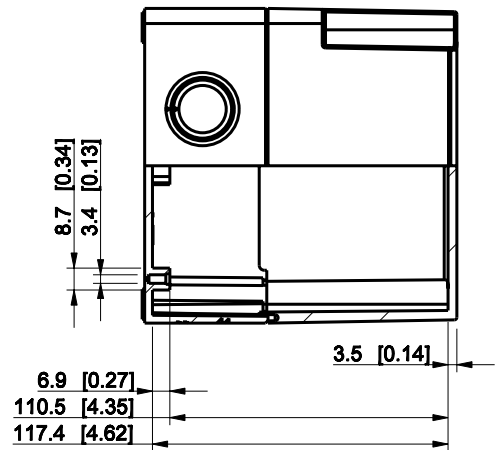

ID	Description	Date	By	Appr.
A				

Dimensions in mm [inches]

Material: Polycarbonate, fiberglass-reinforced	Color: RAL 7035
--	-----------------

Supplier:	Tool No:	Weight [kg]: 0.36	Volume:
-----------	----------	-------------------	---------

**ENSTO**  
ENSTO CONTROL OY

**SPCK131313T**

Scale	Date	08.12.08
1:3	By	PKos
-	Checked	
-	Ctrl	

Replaces:
Replaced:
Drw No: - A
Ref: Cubo S
Code: SPCK131313T
Sheet No:

model SPCK131313T PART  
drawing CUBOS DRAWING