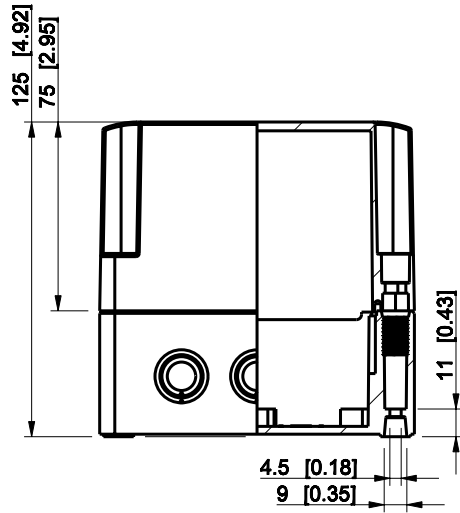

ID	Description	Date	By	Appr.
A				

Dimensions in mm [inches]

Material: Polycarbonate, fiberglass-reinforced	Color: RAL 7035
--	-----------------

Supplier:	Tool No:	Weight [kg]: 0.36	Volume:
-----------	----------	-------------------	---------

**ENSTO**  
ENSTO CONTROL OY

**SPCK131313T**

Scale	Date	08.12.08
1:3	By	PKos
-	Checked	
-	Ctrl	

Replaces:
Replaced:
Drw No: - A
Ref: Cubo S
Code: SPCK131313T
Sheet No:

model SPCK131313T PART  
drawing CUBOS DRAWING