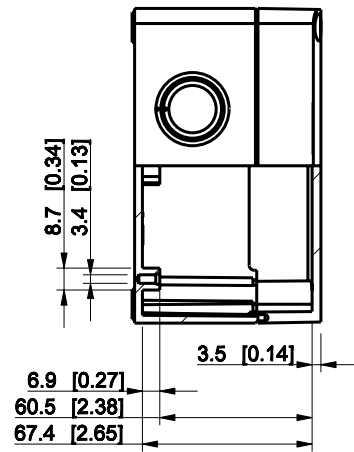

ID	Description	Date	By	Appr.
A				

Dimensions in mm [inches]

Material: Polycarbonate, fiberglass-reinforced	Color: RAL 7035
--	-----------------

Supplier:	Tool No:	Weight [kg]: 0.34	Volume:
-----------	----------	-------------------	---------

**ENSTO**  
ENSTO CONTROL OY

**SPCK131808G**

Scale	Date	08.12.08
1:3	By	PKos
-	Checked	
-	Ctrl	

Replaces:
Replaced:
Drw No: - A
Ref: Cubo S
Code: SPCK131808G
Sheet No:

model SPCK131808G PART

drawing CUBOS DRAWING