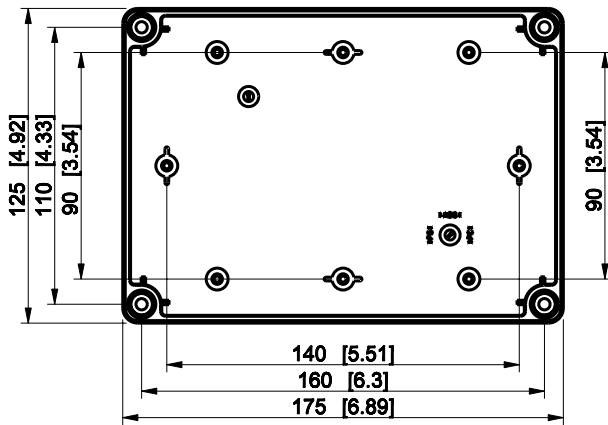

ID	Description	Date	By	Appr.
A				

Dimensions in mm [inches]

Material: Polycarbonate, fiberglass-reinforced	Color: RAL 7035
--	-----------------

Supplier:	Tool No:	Weight [kg]: 0.34	Volume:
-----------	----------	-------------------	---------

**ENSTO**  
ENSTO CONTROL OY

**SPCK131808G**

Scale	Date	08.12.08
1:3	By	PKos
-	Checked	
-	Ctrl	

Replaces:
Replaced:
Drw No: - A
Ref: Cubo S
Code: SPCK131808G
Sheet No:

model SPCK131808G PART

drawing CUBOS DRAWING