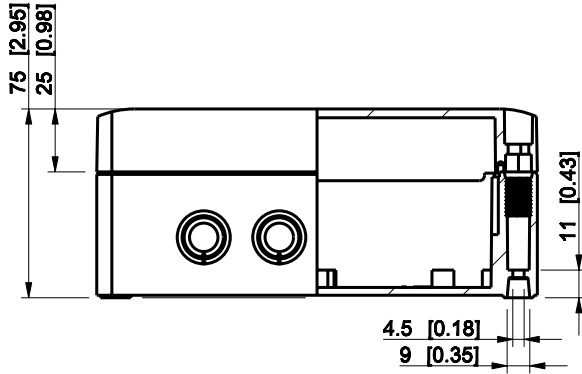

ID	Description	Date	By	Appr.
A				

Dimensions in mm [inches]

Material: Polycarbonate, fiberglass-reinforced	Color: RAL 7035
--	-----------------

Supplier:	Tool No:	Weight [kg]: 0.34	Volume:
-----------	----------	-------------------	---------

**ENSTO**  
ENSTO CONTROL OY

**SPCK131808G**

Scale	Date	08.12.08
1:3	By	PKos
-	Checked	
-	Ctrl	

Replaces:
Replaced:
Drw No: - A
Ref: Cubo S
Code: SPCK131808G
Sheet No:

model SPCK131808G PART

drawing CUBOS DRAWING