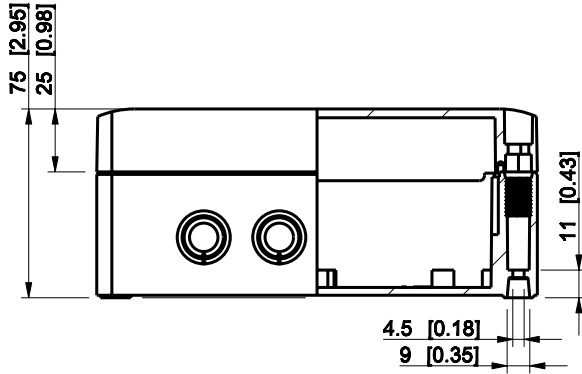

| ID | Description | Date | By | Appr. |
|----|-------------|------|----|-------|
| A  |             |      |    |       |

Dimensions in mm [inches]

|  |                 |
|--|-----------------|
| Material: Polycarbonate, fiberglass-reinforced | Color: RAL 7035 |
|--|-----------------|

|           |          |                   |         |
|-----------|----------|-------------------|---------|
| Supplier: | Tool No: | Weight [kg]: 0.34 | Volume: |
|-----------|----------|-------------------|---------|

|                   |
|-------------------|
| Replaces:         |
| Replaced:         |
| Drw No: - A       |
| Ref: Cubo S       |
| Code: SPCK131808T |
| Sheet No:         |

model SPCK131808T PART

drawing CUBOS DRAWING