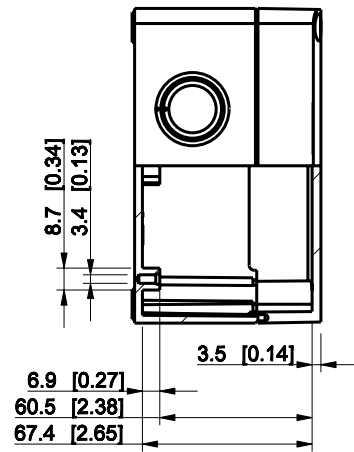

| ID | Description | Date | By | Appr. |
|----|-------------|------|----|-------|
| A  |             |      |    |       |

Dimensions in mm [inches]

|  |                 |
|--|-----------------|
| Material: Polycarbonate, fiberglass-reinforced | Color: RAL 7035 |
|--|-----------------|

|           |          |                   |         |
|-----------|----------|-------------------|---------|
| Supplier: | Tool No: | Weight [kg]: 0.34 | Volume: |
|-----------|----------|-------------------|---------|

|                   |
|-------------------|
| Replaces:         |
| Replaced:         |
| Drw No: - A       |
| Ref: Cubo S       |
| Code: SPCK131808T |
| Sheet No:         |

model SPCK131808T PART

drawing CUBOS DRAWING