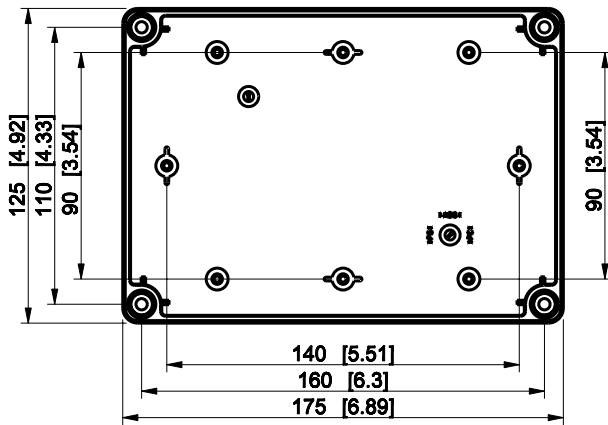

| ID | Description | Date | By | Appr. |
|----|-------------|------|----|-------|
| A  |             |      |    |       |

Dimensions in mm [inches]

|  |                 |
|--|-----------------|
| Material: Polycarbonate, fiberglass-reinforced | Color: RAL 7035 |
|--|-----------------|

|           |          |                   |         |
|-----------|----------|-------------------|---------|
| Supplier: | Tool No: | Weight [kg]: 0.34 | Volume: |
|-----------|----------|-------------------|---------|

|                   |
|-------------------|
| Replaces:         |
| Replaced:         |
| Drw No: - A       |
| Ref: Cubo S       |
| Code: SPCK131808T |
| Sheet No:         |

model SPCK131808T PART

drawing CUBOS DRAWING