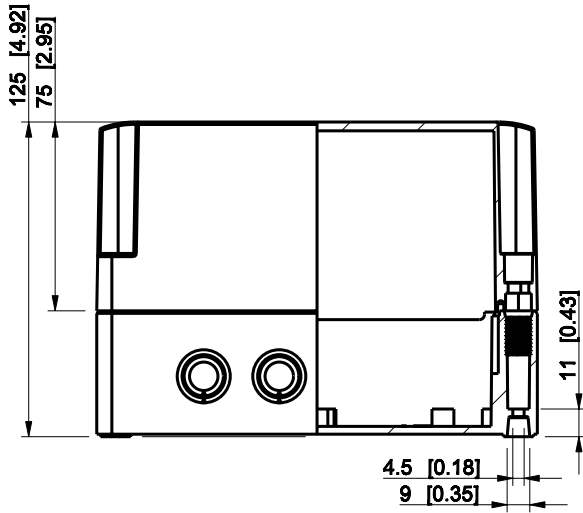

ID	Description	Date	By	Appr.
A				

Dimensions in mm [inches]

Material: Polycarbonate, fiberglass-reinforced	Color: RAL 7035
--	-----------------

Supplier:	Tool No:	Weight [kg]: 0.46	Volume:
-----------	----------	-------------------	---------

**ENSTO**  
ENSTO CONTROL OY

**SPCK131813T**

Scale	Date	08.12.08
1:3	By	PKos
-	Checked	
-	Ctrl	

Replaces:
Replaced:
Drw No: - A
Ref: Cubo S
Code: SPCK131813T
Sheet No:

model SPCK131813T PART

drawing CUBOS DRAWING