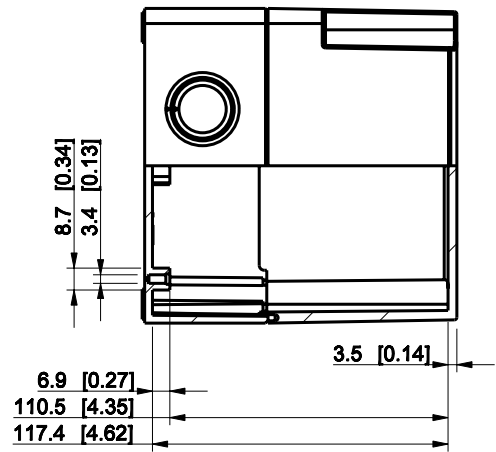

ID	Description	Date	By	Appr.
A				

Dimensions in mm [inches]

Material: Polycarbonate, fiberglass-reinforced	Color: RAL 7035
--	-----------------

Supplier:	Tool No:	Weight [kg]: 0.46	Volume:
-----------	----------	-------------------	---------

**ENSTO**  
ENSTO CONTROL OY

**SPCK131813T**

Scale	Date	08.12.08
1:3	By	PKos
-	Checked	
-	Ctrl	

Replaces:
Replaced:
Drw No: - A
Ref: Cubo S
Code: SPCK131813T
Sheet No:

model SPCK131813T PART

drawing CUBOS DRAWING