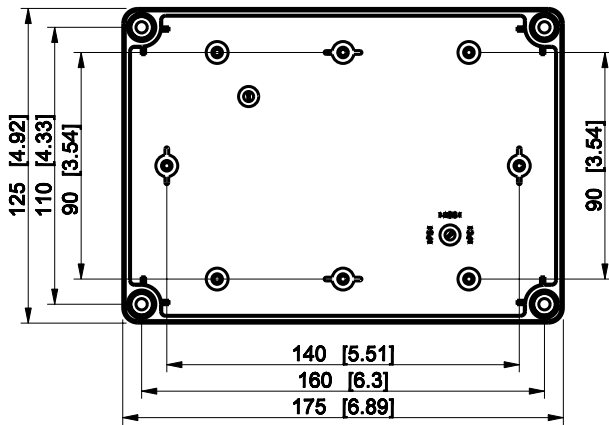

ID	Description	Date	By	Appr.
A				

Dimensions in mm [inches]

Material: Polycarbonate, fiberglass-reinforced	Color: RAL 7035
--	-----------------

Supplier:	Tool No:	Weight [kg]: 0.46	Volume:
-----------	----------	-------------------	---------

**ENSTO**  
ENSTO CONTROL OY

**SPCK131813T**

Scale	Date	08.12.08
1:3	By	PKos
-	Checked	
-	Ctrl	

Replaces:
Replaced:
Drw No: - A
Ref: Cubo S
Code: SPCK131813T
Sheet No:

model SPCK131813T PART

drawing CUBOS DRAWING