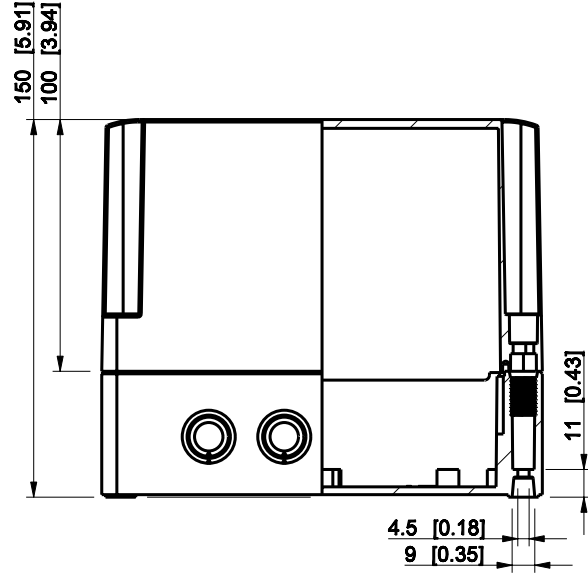

ID	Description	Date	By	Appr.
A				

Dimensions in mm [inches]

Material: Polycarbonate, fiberglass-reinforced      Color: RAL 7035

Supplier:      Tool No:      Weight [kg]: 0.51      Volume:

**SPCK131815G**

Scale	Date	08.12.08
1:3	By	PKos
-	Checked	
-	Ctrl	

Replaces:	
Replaced:	
Drw No:	- A
Ref:	Cubo S
Code:	SPCK131815G
Sheet No:	

model SPCK131815G PART  
 drawing CUBOS DRAWING