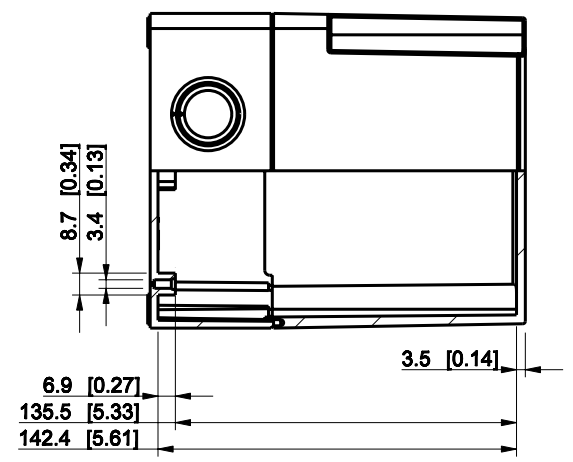

ID	Description	Date	By	Appr.
A				

Dimensions in mm [inches]

Material: Polycarbonate, fiberglass-reinforced      Color: RAL 7035

Supplier:      Tool No:      Weight [kg]: 0.51      Volume:

**SPCK131815G**

Scale	Date	08.12.08
1:3	By	PKos
-	Checked	
-	Ctrl	

Replaces:	
Replaced:	
Drw No:	- A
Ref:	Cubo S
Code:	SPCK131815G
Sheet No:	

model SPCK131815G PART  
 drawing CUBOS DRAWING