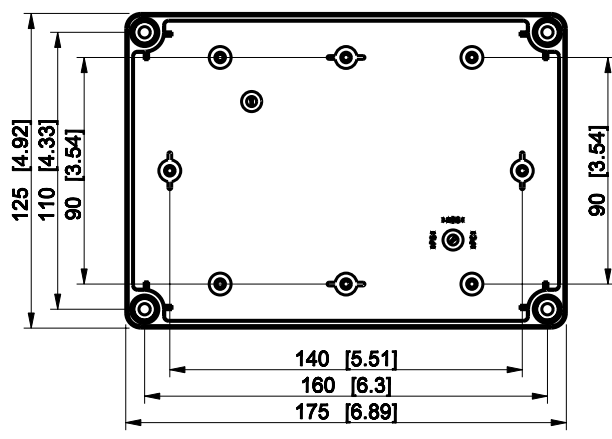

ID	Description	Date	By	Appr.
A				

Dimensions in mm [inches]

Material: Polycarbonate, fiberglass-reinforced      Color: RAL 7035

Supplier:      Tool No:      Weight [kg]: 0.51      Volume:

**SPCK131815G**

Scale	Date	08.12.08
1:3	By	PKos
-	Checked	
-	Ctrl	

Replaces:	
Replaced:	
Drw No:	- A
Ref:	Cubo S
Code:	SPCK131815G
Sheet No:	

model SPCK131815G PART  
 drawing CUBOS DRAWING