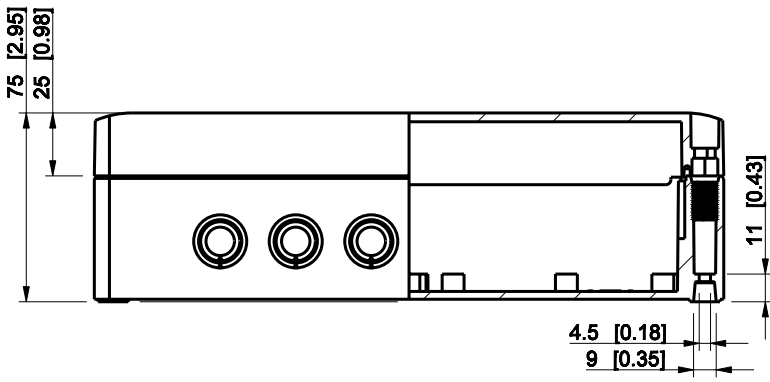

ID	Description	Date	By	Appr.
A				

Dimensions in mm [inches]

Material: Polycarbonate, fiberglass-reinforced Color: RAL 7035

Supplier: Tool No: Weight [kg]: 0.58 Volume:

SPCK182508G

Scale	Date	08.12.08
1:3	By	PKos
-	Checked	
-	Ctrl	

Replaces:
Replaced:
Drw No: - A
Ref: Cubo S
Code: SPCK182508G
Sheet No:

model SPCK182508G PART
drawing CUBOS DRAWING