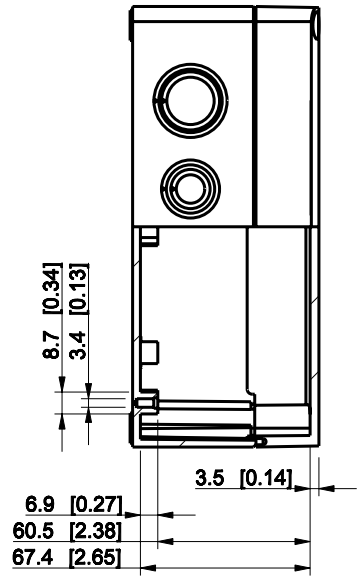

ID	Description	Date	By	Appr.
A				

Dimensions in mm [inches]

Material: Polycarbonate, fiberglass-reinforced Color: RAL 7035

Supplier: Tool No: Weight [kg]: 0.58 Volume:

SPCK182508G

Scale	Date	08.12.08
1:3	By	PKos
-	Checked	
-	Ctrl	

Replaces:
Replaced:
Drw No: - A
Ref: Cubo S
Code: SPCK182508G
Sheet No:

model SPCK182508G PART
drawing CUBOS DRAWING