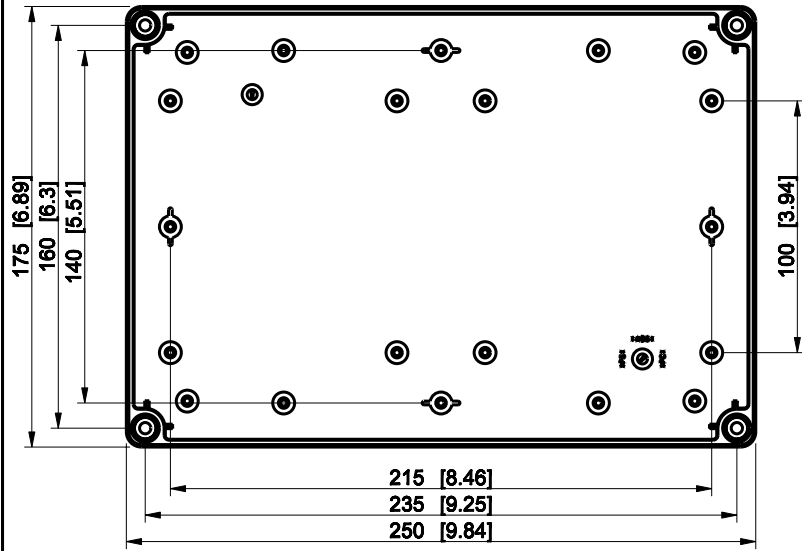

ID	Description	Date	By	Appr.
A				

Dimensions in mm [inches]

Material: Polycarbonate, fiberglass-reinforced Color: RAL 7035

Supplier: Tool No: Weight [kg]: 0.58 Volume:

SPCK182508G

Scale	Date	08.12.08
1:3	By	PKos
-	Checked	
-	Ctrl	

Replaces:
Replaced:
Drw No: - A
Ref: Cubo S
Code: SPCK182508G
Sheet No:

model SPCK182508G PART
drawing CUBOS DRAWING