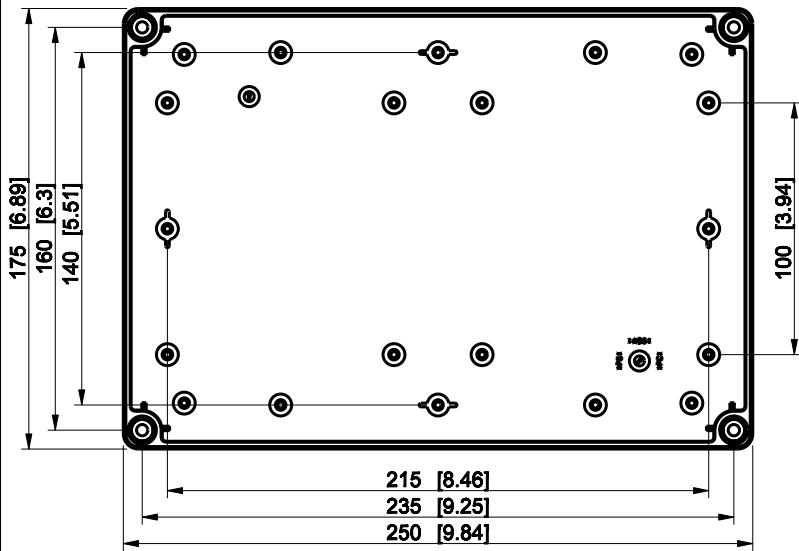

ID	Description	Date	By	Appr.
A				

Dimensions in mm [inches]

Material: Polycarbonate, fiberglass-reinforced	Color: RAL 7035
--	-----------------

Supplier:	Tool No:	Weight [kg]: 0.68	Volume:
-----------	----------	-------------------	---------

SPCK182510G

Scale	Date	08.12.08
1:3	By	PKos
-	Checked	
-	Ctrl	

Replaces:
Replaced:
Drw No: - A
Ref: Cubo S
Code: SPCK182510G
Sheet No:

model SPCK182510G PART
drawing CUBOS DRAWING