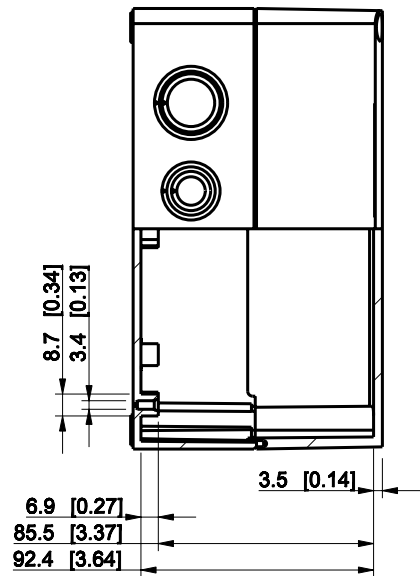

ID	Description	Date	By	Appr.
A				

Dimensions in mm [inches]

Material: Polycarbonate, fiberglass-reinforced	Color: RAL 7035
--	-----------------

Supplier:	Tool No:	Weight [kg]: 0.68	Volume:
-----------	----------	-------------------	---------

SPCK182510G

Scale	Date	08.12.08
1:3	By	PKos
-	Checked	
-	Ctrl	

Replaces:
Replaced:
Drw No: - A
Ref: Cubo S
Code: SPCK182510G
Sheet No:

model SPCK182510G PART
drawing CUBOS DRAWING