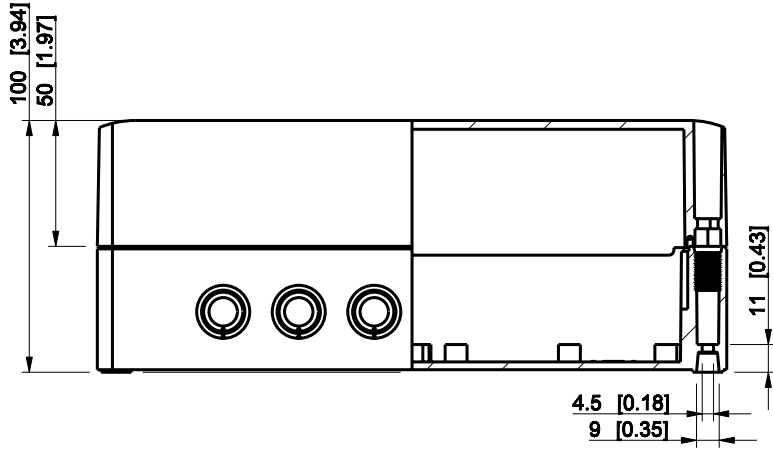

ID	Description	Date	By	Appr.
A				

Dimensions in mm [inches]

Material: Polycarbonate, fiberglass-reinforced	Color: RAL 7035
--	-----------------

Supplier:	Tool No:	Weight [kg]: 0.68	Volume:
-----------	----------	-------------------	---------

SPCK182510G

Scale	Date	08.12.08
1:3	By	PKos
-	Checked	
-	Ctrl	

Replaces:
Replaced:
Drw No: - A
Ref: Cubo S
Code: SPCK182510G
Sheet No:

model SPCK182510G PART
drawing CUBOS DRAWING