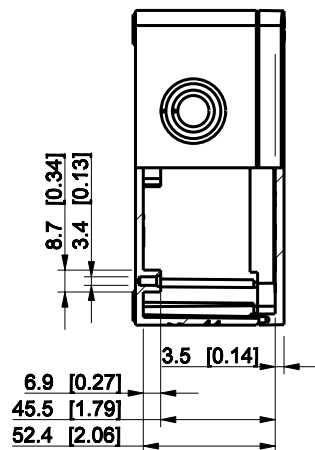

| ID | Description | Date | By | Appr. |
|----|-------------|------|----|-------|
| A | | | | |

Dimensions in mm [inches]

| | |
|--|-----------------|
| Material: Polycarbonate, fiberglass-reinforced | Color: RAL 7035 |
|--|-----------------|

| | | | |
|-----------|----------|-------------------|---------|
| Supplier: | Tool No: | Weight [kg]: 0.23 | Volume: |
|-----------|----------|-------------------|---------|

ENSTO
ENSTO CONTROL OY

SPCM131306T

| | | |
|-------|---------|----------|
| Scale | Date | 04.12.08 |
| 1:3 | By | PKos |
| - | Checked | |
| - | Ctrl | |

| |
|-------------------|
| Replaces: |
| Replaced: |
| Drw No: - A |
| Ref: Cubo S |
| Code: SPCM131306T |
| Sheet No: |

model SPCM131306T PART
drawing CUBOS_2_DRAWING