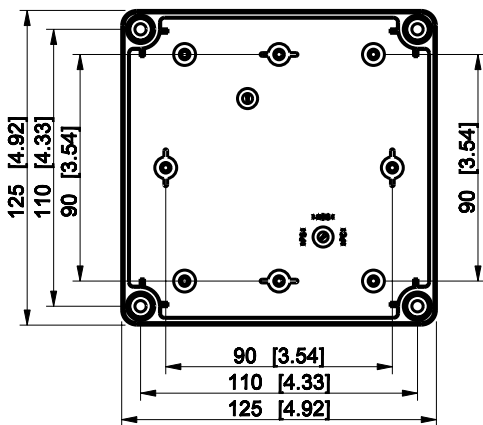

| ID | Description | Date | By | Appr. |
|----|-------------|------|----|-------|
| A | | | | |

Dimensions in mm [inches]

| | |
|--|-----------------|
| Material: Polycarbonate, fiberglass-reinforced | Color: RAL 7035 |
|--|-----------------|

| | | | |
|-----------|----------|-------------------|---------|
| Supplier: | Tool No: | Weight [kg]: 0.23 | Volume: |
|-----------|----------|-------------------|---------|

ENSTO
ENSTO CONTROL OY

SPCM131306T

| | | |
|-------|---------|----------|
| Scale | Date | 04.12.08 |
| 1:3 | By | PKos |
| - | Checked | |
| - | Ctrl | |

| |
|-------------------|
| Replaces: |
| Replaced: |
| Drw No: - A |
| Ref: Cubo S |
| Code: SPCM131306T |
| Sheet No: |

model SPCM131306T PART
drawing CUBOS_2_DRAWING