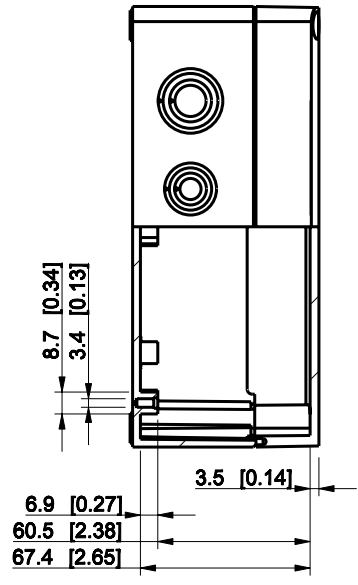

ID	Description	Date	By	Appr.
A				

Dimensions in mm [inches]

Material: Polycarbonate, fiberglass-reinforced      Color: RAL 7035

Supplier:      Tool No:      Weight [kg]: 0.58      Volume:

**SPCM182508T**

Replaces:  
Replaced:  
Drw No: -      A  
Ref: Cubo S  
Code: SPCM182508T  
Sheet No:

Scale	Date	08.12.08
1:3	By	PKos
-	Checked	
-	Ctrl	

model SPCM182508T PART  
 drawing CUBOS DRAWING