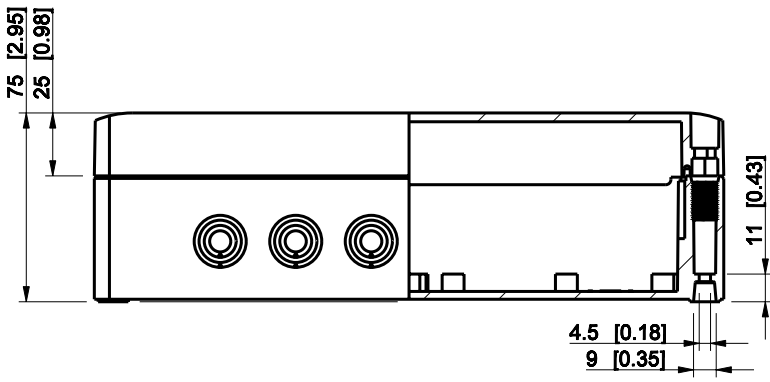

ID	Description	Date	By	Appr.
A				

Dimensions in mm [inches]

Material: Polycarbonate, fiberglass-reinforced      Color: RAL 7035

Supplier:      Tool No:      Weight [kg]: 0.58      Volume:

**SPCM182508T**

Replaces:  
Replaced:  
Drw No: -      A  
Ref: Cubo S  
Code: SPCM182508T  
Sheet No:

Scale	Date	08.12.08
1:3	By	PKos
-	Checked	
-	Ctrl	

model SPCM182508T PART  
 drawing CUBOS DRAWING