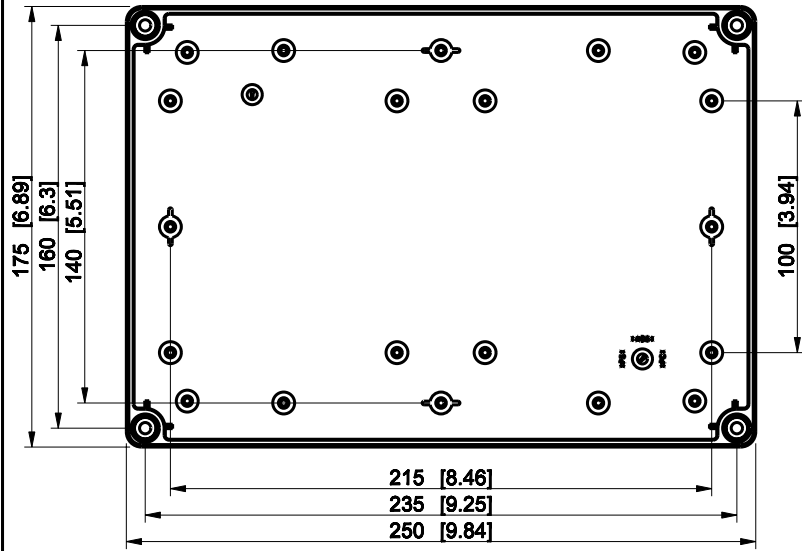

ID	Description	Date	By	Appr.
A				

Dimensions in mm [inches]

Material: Polycarbonate, fiberglass-reinforced      Color: RAL 7035

Supplier:      Tool No:      Weight [kg]: 0.58      Volume:

**SPCM182508T**

Replaces:  
Replaced:  
Drw No: -      A  
Ref: Cubo S  
Code: SPCM182508T  
Sheet No:

Scale	Date	08.12.08
1:3	By	PKos
-	Checked	
-	Ctrl	

model SPCM182508T PART  
 drawing CUBOS DRAWING