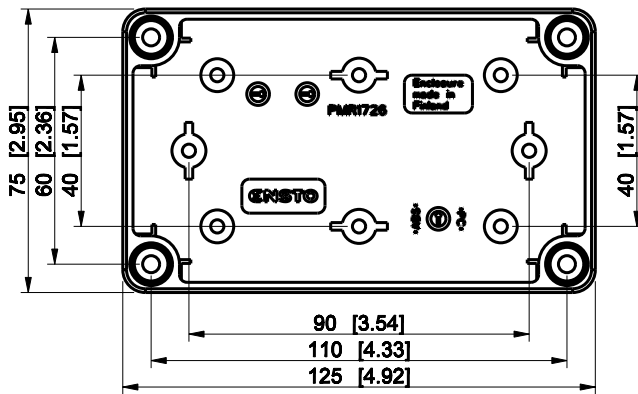

| ID | Description | Date | By | Appr. |
|----|-------------|------|----|-------|
| A  |             |      |    |       |

Dimensions in mm [inches]

|  |                 |
|--|-----------------|
| Material: Polycarbonate, fiberglass-reinforced | Color: RAL 7035 |
|--|-----------------|

|           |          |                   |         |
|-----------|----------|-------------------|---------|
| Supplier: | Tool No: | Weight [kg]: 0.15 | Volume: |
|-----------|----------|-------------------|---------|

SPCP081305LT

|       |         |          |
|-------|---------|----------|
| Scale | Date    | 04.12.08 |
| 1:2   | By      | PKos     |
| -     | Checked |          |
| -     | Ctrl    |          |

|                    |
|--------------------|
| Replaces:          |
| Replaced:          |
| Drw No: - A        |
| Ref: Cubo S        |
| Code: SPCP081305LT |
| Sheet No:          |

model SPCP081305LT PART  
drawing CUBOS\_4\_DRAWING