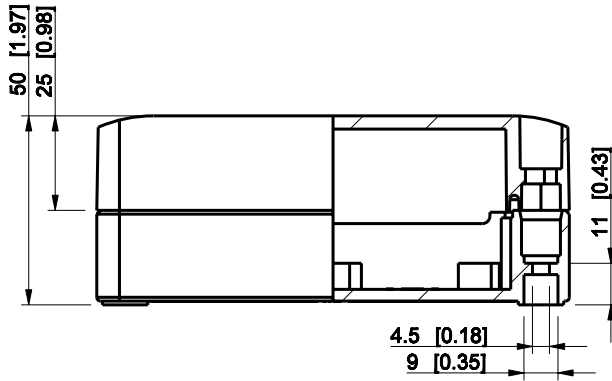

| ID | Description | Date | By | Appr. |
|----|-------------|------|----|-------|
| A  |             |      |    |       |

Dimensions in mm [inches]

|  |                 |
|--|-----------------|
| Material: Polycarbonate, fiberglass-reinforced | Color: RAL 7035 |
|--|-----------------|

|           |          |                   |         |
|-----------|----------|-------------------|---------|
| Supplier: | Tool No: | Weight [kg]: 0.15 | Volume: |
|-----------|----------|-------------------|---------|

SPCP081305LT

|       |         |          |
|-------|---------|----------|
| Scale | Date    | 04.12.08 |
| 1:2   | By      | PKos     |
| -     | Checked |          |
| -     | Ctrl    |          |

|                    |
|--------------------|
| Replaces:          |
| Replaced:          |
| Drw No: - A        |
| Ref: Cubo S        |
| Code: SPCP081305LT |
| Sheet No:          |

model SPCP081305LT PART  
drawing CUBOS\_4\_DRAWING