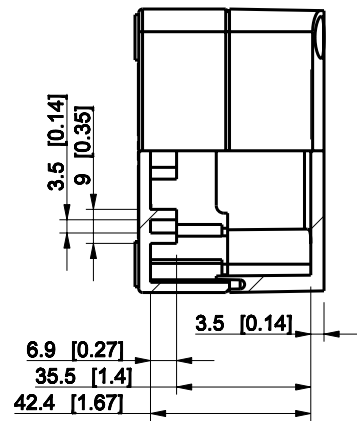

| ID | Description | Date | By | Appr. |
|----|-------------|------|----|-------|
| A  |             |      |    |       |

Dimensions in mm [inches]

|  |                 |
|--|-----------------|
| Material: Polycarbonate, fiberglass-reinforced | Color: RAL 7035 |
|--|-----------------|

|           |          |                   |         |
|-----------|----------|-------------------|---------|
| Supplier: | Tool No: | Weight [kg]: 0.15 | Volume: |
|-----------|----------|-------------------|---------|

SPCP081305LT

|       |         |          |
|-------|---------|----------|
| Scale | Date    | 04.12.08 |
| 1:2   | By      | PKos     |
| -     | Checked |          |
| -     | Ctrl    |          |

|                    |
|--------------------|
| Replaces:          |
| Replaced:          |
| Drw No: - A        |
| Ref: Cubo S        |
| Code: SPCP081305LT |
| Sheet No:          |

model SPCP081305LT PART  
drawing CUBOS\_4\_DRAWING