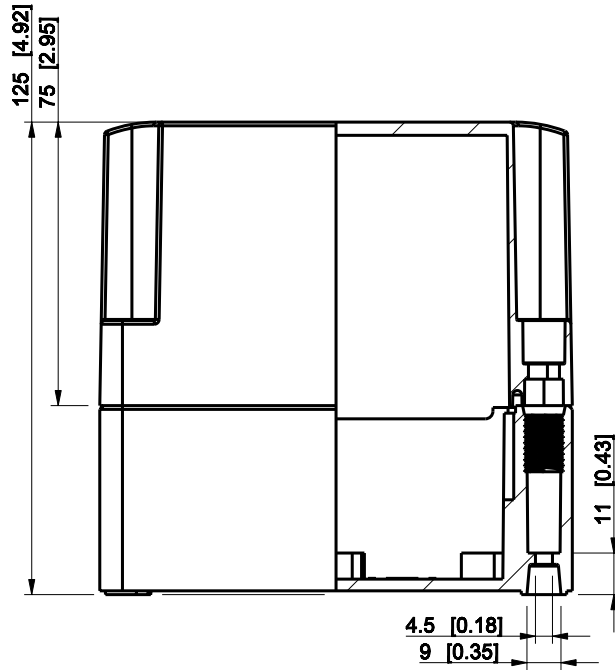

ID	Description	Date	By	Appr.
A				

Dimensions in mm [inches]

Material: Polycarbonate, fiberglass-reinforced	Color: RAL 7035
--	-----------------

Supplier:	Tool No:	Weight [kg]: 0.26	Volume:
-----------	----------	-------------------	---------

ENSTO
ENSTO CONTROL OY

SPCP081313T

Scale	Date	08.12.08
1:2	By	PKos
-	Checked	
-	Ctrl	

Replaces:	
Replaced:	
Drw No:	- A
Ref:	Cubo S
Code:	SPCP081313T
Sheet No:	

model SPCP081313T PART

drawing CUBOS DRAWING