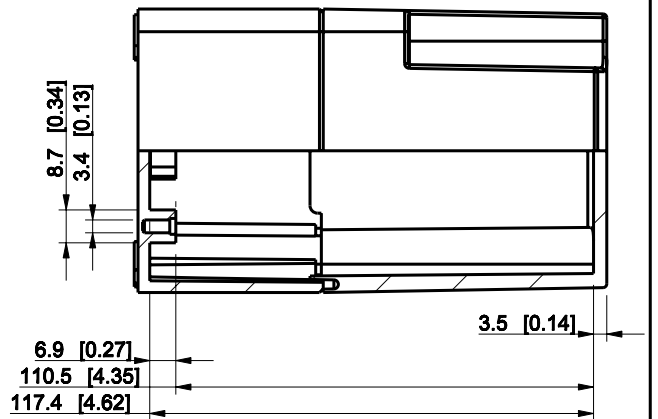

ID	Description	Date	By	Appr.
A				

Dimensions in mm [inches]

Material: Polycarbonate, fiberglass-reinforced	Color: RAL 7035
--	-----------------

Supplier:	Tool No:	Weight [kg]: 0.26	Volume:
-----------	----------	-------------------	---------

ENSTO
ENSTO CONTROL OY

SPCP081313T

Scale	Date	08.12.08
1:2	By	PKos
-	Checked	
-	Ctrl	

Replaces:	
Replaced:	
Drw No:	- A
Ref:	Cubo S
Code:	SPCP081313T
Sheet No:	

model SPCP081313T PART

drawing CUBOS DRAWING