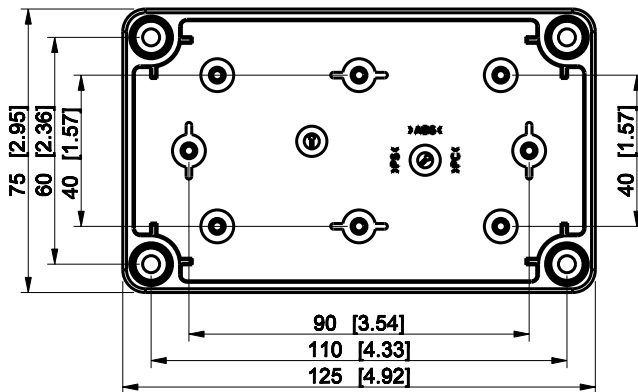

ID	Description	Date	By	Appr.
A				

Dimensions in mm [inches]

Material: Polycarbonate, fiberglass-reinforced	Color: RAL 7035
--	-----------------

Supplier:	Tool No:	Weight [kg]: 0.26	Volume:
-----------	----------	-------------------	---------

ENSTO
ENSTO CONTROL OY

SPCP081313T

Scale	Date	08.12.08
1:2	By	PKos
-	Checked	
-	Ctrl	

Replaces:	
Replaced:	
Drw No:	- A
Ref:	Cubo S
Code:	SPCP081313T
Sheet No:	

model SPCP081313T PART

drawing CUBOS DRAWING