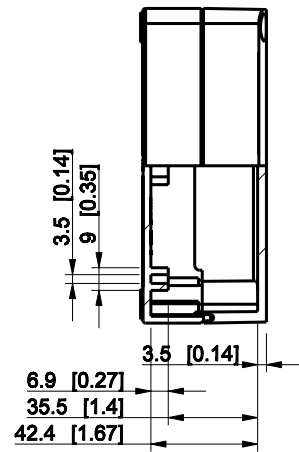

ID	Description	Date	By	Appr.
A				

Dimensions in mm [inches]

Material: Polycarbonate, fiberglass-reinforced	Color: RAL 7035
------------------------------------------------	-----------------

Supplier:	Tool No:	Weight [kg]: 0.22	Volume:
-----------	----------	-------------------	---------

SPCP131305LG

Scale	Date	04.12.08
1:3	By	PKos
-	Checked	
-	Ctrl	

Replaces:	
Replaced:	
Drw No:	- A
Ref:	Cubo S
Code:	SPCP131305LG
Sheet No:	

model SPCP131305LG PART
drawing CUBOS_4.DRAWING