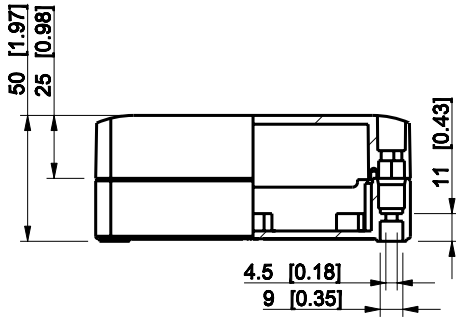

ID	Description	Date	By	Appr.
A				

Dimensions in mm [inches]

Material: Polycarbonate, fiberglass-reinforced	Color: RAL 7035
------------------------------------------------	-----------------

Supplier:	Tool No:	Weight [kg]: 0.22	Volume:
-----------	----------	-------------------	---------

SPCP131305LG

Scale	Date	04.12.08
1:3	By	PKos
-	Checked	
-	Ctrl	

Replaces:	
Replaced:	
Drw No:	- A
Ref:	Cubo S
Code:	SPCP131305LG
Sheet No:	

model SPCP131305LG PART
drawing CUBOS_4.DRAWING