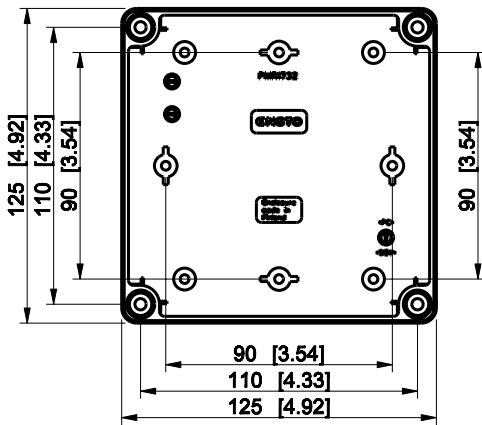

ID	Description	Date	By	Appr.
A				

Dimensions in mm [inches]

Material: Polycarbonate, fiberglass-reinforced	Color: RAL 7035
------------------------------------------------	-----------------

Supplier:	Tool No:	Weight [kg]: 0.22	Volume:
-----------	----------	-------------------	---------

SPCP131305LG

Scale	Date	04.12.08
1:3	By	PKos
-	Checked	
-	Ctrl	

Replaces:	
Replaced:	
Drw No:	- A
Ref:	Cubo S
Code:	SPCP131305LG
Sheet No:	

model SPCP131305LG PART
drawing CUBOS_4.DRAWING