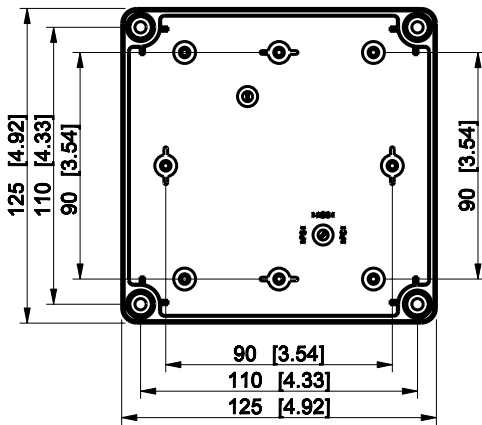

| ID | Description | Date | By | Appr. |
|----|-------------|------|----|-------|
| A | | | | |

Dimensions in mm [inches]

| | |
|--|-----------------|
| Material: Polycarbonate, fiberglass-reinforced | Color: RAL 7035 |
|--|-----------------|

| | | | |
|-----------|----------|-------------------|---------|
| Supplier: | Tool No: | Weight [kg]: 0.23 | Volume: |
|-----------|----------|-------------------|---------|

SPCP131306G

| | | |
|-------|---------|----------|
| Scale | Date | 04.12.08 |
| 1:3 | By | PKos |
| - | Checked | |
| - | Ctrl | |

| |
|-------------------|
| Replaces: |
| Replaced: |
| Drw No: - A |
| Ref: Cubo S |
| Code: SPCP131306G |
| Sheet No: |

model SPCP131306G PART
 drawing CUBOS_2_DRAWING