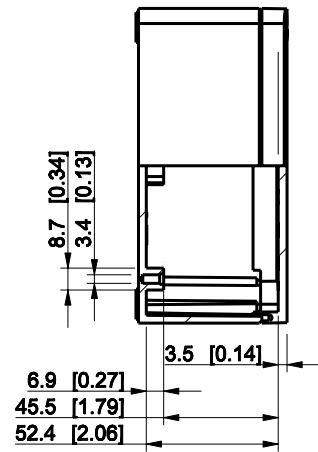

| ID | Description | Date | By | Appr. |
|----|-------------|------|----|-------|
| A | | | | |

Dimensions in mm [inches]

| | |
|--|-----------------|
| Material: Polycarbonate, fiberglass-reinforced | Color: RAL 7035 |
|--|-----------------|

| | | | |
|-----------|----------|-------------------|---------|
| Supplier: | Tool No: | Weight [kg]: 0.23 | Volume: |
|-----------|----------|-------------------|---------|

SPCP131306G

| | | |
|-------|---------|----------|
| Scale | Date | 04.12.08 |
| 1:3 | By | PKos |
| - | Checked | |
| - | Ctrl | |

| |
|-------------------|
| Replaces: |
| Replaced: |
| Drw No: - A |
| Ref: Cubo S |
| Code: SPCP131306G |
| Sheet No: |

model SPCP131306G PART
 drawing CUBOS_2_DRAWING