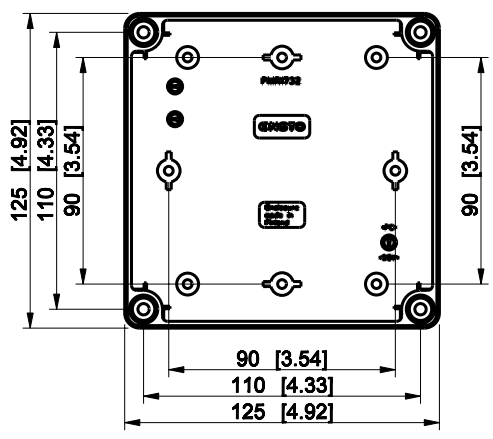

ID	Description	Date	By	Appr.
A				

Dimensions in mm [inches]

Material: Polycarbonate, fiberglass-reinforced	Color: RAL 7035
--	-----------------

Supplier:	Tool No:	Weight [kg]: 0.28	Volume:
-----------	----------	-------------------	---------

SPCP131308LT

Scale	Date	04.12.08
1:3	By	PKos
-	Checked	
-	Ctrl	

Replaces:
Replaced:
Drw No: - A
Ref: Cubo S
Code: SPCP131308LT
Sheet No:

model SPCP131308LT PART
 drawing CUBOS_4.DRAWING