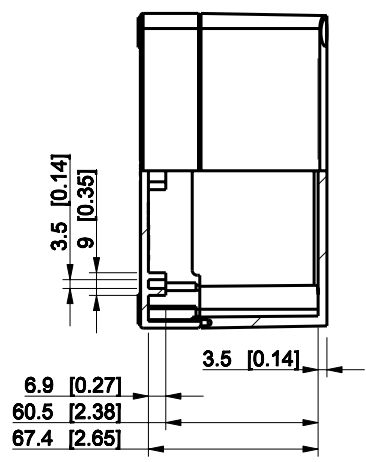

ID	Description	Date	By	Appr.
A				

Dimensions in mm [inches]

Material: Polycarbonate, fiberglass-reinforced	Color: RAL 7035
--	-----------------

Supplier:	Tool No:	Weight [kg]: 0.28	Volume:
-----------	----------	-------------------	---------

SPCP131308LT

Scale	Date	04.12.08
1:3	By	PKos
-	Checked	
-	Ctrl	

Replaces:
Replaced:
Drw No: - A
Ref: Cubo S
Code: SPCP131308LT
Sheet No:

model SPCP131308LT PART
 drawing CUBOS_4.DRAWING