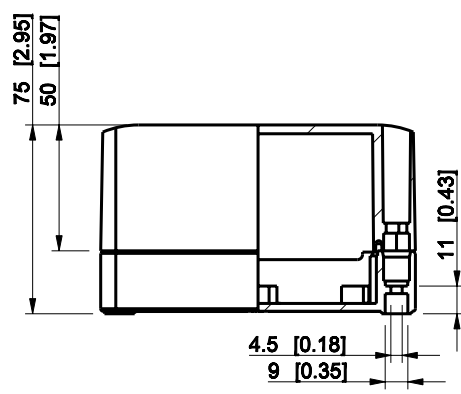

ID	Description	Date	By	Appr.
A				

Dimensions in mm [inches]

Material: Polycarbonate, fiberglass-reinforced	Color: RAL 7035
--	-----------------

Supplier:	Tool No:	Weight [kg]: 0.28	Volume:
-----------	----------	-------------------	---------

SPCP131308LT

Scale	Date	04.12.08
1:3	By	PKos
-	Checked	
-	Ctrl	

Replaces:
Replaced:
Drw No: - A
Ref: Cubo S
Code: SPCP131308LT
Sheet No:

model SPCP131308LT PART
 drawing CUBOS_4.DRAWING