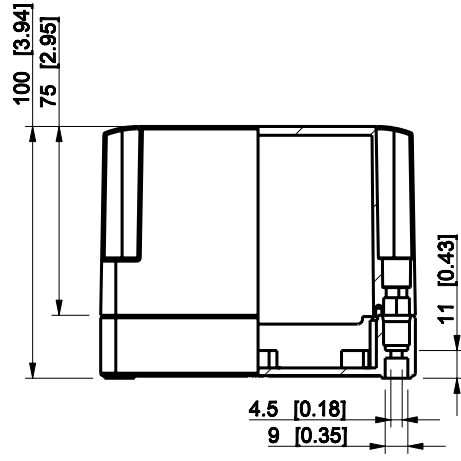

ID	Description	Date	By	Appr.
A				

Dimensions in mm [inches]

Material: Polycarbonate, fiberglass-reinforced	Color: RAL 7035
--	-----------------

Supplier:	Tool No:	Weight [kg]: 0.31	Volume:
-----------	----------	-------------------	---------

SPCP131310LG

Scale	Date	04.12.08
1:3	By	PKos
-	Checked	
-	Ctrl	

Replaces:	
Replaced:	
Drw No:	- A
Ref:	Cubo S
Code:	SPCP131310LG
Sheet No:	

model SPCP131310LG PART
drawing CUBOS_4_DRAWING