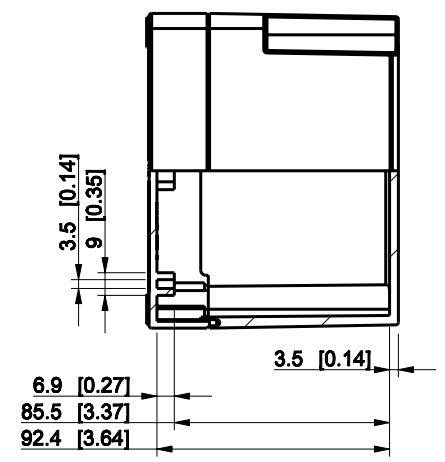

ID	Description	Date	By	Appr.
A				

Dimensions in mm [inches]

Material: Polycarbonate, fiberglass-reinforced	Color: RAL 7035
--	-----------------

Supplier:	Tool No:	Weight [kg]: 0.31	Volume:
-----------	----------	-------------------	---------

SPCP131310LG

Scale	Date	04.12.08
1:3	By	PKos
-	Checked	
-	Ctrl	

Replaces:	
Replaced:	
Drw No:	- A
Ref:	Cubo S
Code:	SPCP131310LG
Sheet No:	

model SPCP131310LG PART
drawing CUBOS_4_DRAWING