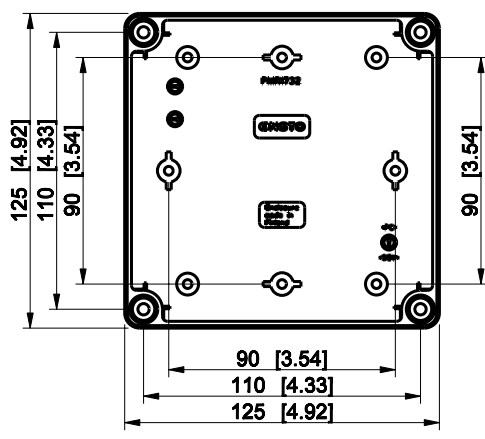

ID	Description	Date	By	Appr.
A				

Dimensions in mm [inches]

Material: Polycarbonate, fiberglass-reinforced	Color: RAL 7035
--	-----------------

Supplier:	Tool No:	Weight [kg]: 0.31	Volume:
-----------	----------	-------------------	---------

SPCP131310LG

Scale	Date	04.12.08
1:3	By	PKos
-	Checked	
-	Ctrl	

Replaces:	
Replaced:	
Drw No:	- A
Ref:	Cubo S
Code:	SPCP131310LG
Sheet No:	

model SPCP131310LG PART
drawing CUBOS_4_DRAWING