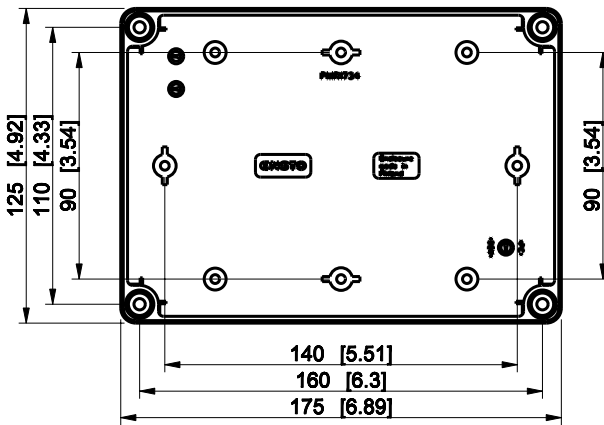

ID	Description	Date	By	Appr.
A				

Dimensions in mm [inches]

Material: Polycarbonate, fiberglass-reinforced	Color: RAL 7035
--	-----------------

Supplier:	Tool No:	Weight [kg]: 0.28	Volume:
-----------	----------	-------------------	---------

SPCP131805LG

Scale	Date	04.12.08
1:3	By	PKos
-	Checked	
-	Ctrl	

Replaces:	
Replaced:	
Drw No:	- A
Ref:	Cubo S
Code:	SPCP131805LG
Sheet No:	

model SPCP131805LG PART
drawing CUBOS_4.DRAWING