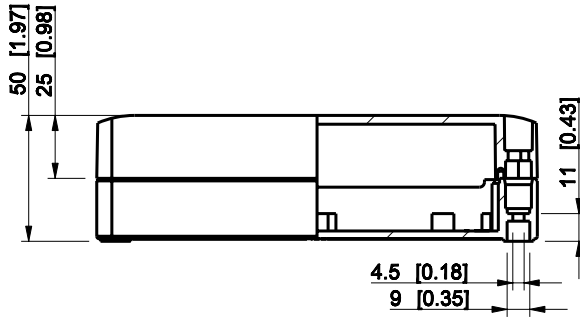

ID	Description	Date	By	Appr.
A				

Dimensions in mm [inches]

Material: Polycarbonate, fiberglass-reinforced	Color: RAL 7035
--	-----------------

Supplier:	Tool No:	Weight [kg]: 0.28	Volume:
-----------	----------	-------------------	---------

SPCP131805LG

Scale	Date	04.12.08
1:3	By	PKos
-	Checked	
-	Ctrl	

Replaces:	
Replaced:	
Drw No:	- A
Ref:	Cubo S
Code:	SPCP131805LG
Sheet No:	

model SPCP131805LG PART
drawing CUBOS_4.DRAWING