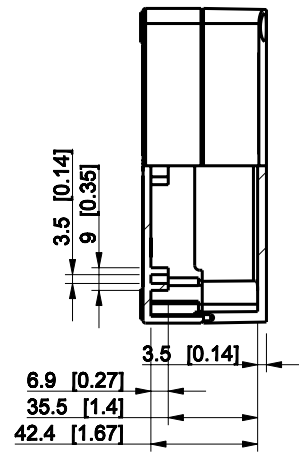

ID	Description	Date	By	Appr.
A				

Dimensions in mm [inches]

Material: Polycarbonate, fiberglass-reinforced	Color: RAL 7035
--	-----------------

Supplier:	Tool No:	Weight [kg]: 0.28	Volume:
-----------	----------	-------------------	---------

SPCP131805LG

Scale	Date	04.12.08
1:3	By	PKos
-	Checked	
-	Ctrl	

Replaces:	
Replaced:	
Drw No:	- A
Ref:	Cubo S
Code:	SPCP131805LG
Sheet No:	

model SPCP131805LG PART
drawing CUBOS_4.DRAWING