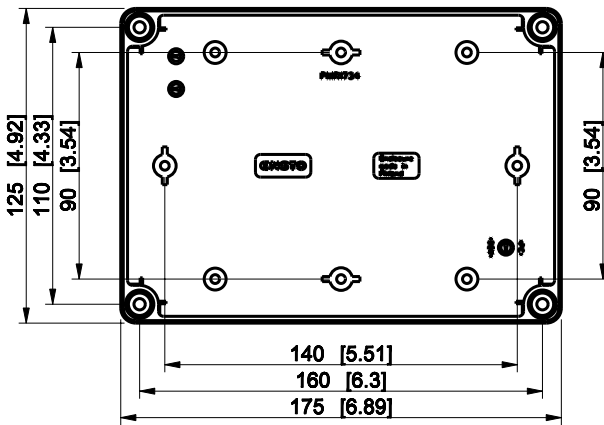

| ID | Description | Date | By | Appr. |
|----|-------------|------|----|-------|
| A  |             |      |    |       |

Dimensions in mm [inches]

|  |                 |
|--|-----------------|
| Material: Polycarbonate, fiberglass-reinforced | Color: RAL 7035 |
|--|-----------------|

|           |          |                   |         |
|-----------|----------|-------------------|---------|
| Supplier: | Tool No: | Weight [kg]: 0.36 | Volume: |
|-----------|----------|-------------------|---------|

**SPCP131808LT**

|       |         |          |
|-------|---------|----------|
| Scale | Date    | 04.12.08 |
| 1:3   | By      | PKos     |
| -     | Checked |          |
| -     | Ctrl    |          |

model SPCP131808LT PART  
 drawing CUBOS\_4.DRAWING