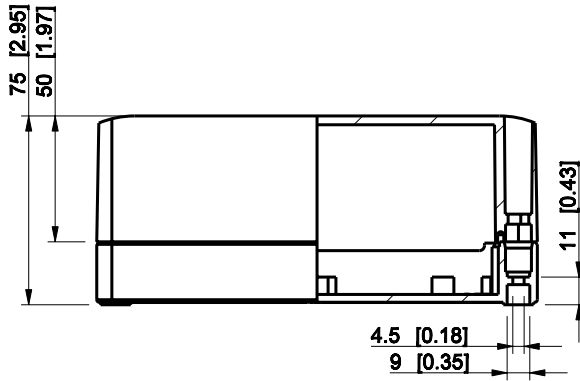

| ID | Description | Date | By | Appr. |
|----|-------------|------|----|-------|
| A  |             |      |    |       |

Dimensions in mm [inches]

|  |                 |
|--|-----------------|
| Material: Polycarbonate, fiberglass-reinforced | Color: RAL 7035 |
|--|-----------------|

|           |          |                   |         |
|-----------|----------|-------------------|---------|
| Supplier: | Tool No: | Weight [kg]: 0.36 | Volume: |
|-----------|----------|-------------------|---------|

**SPCP131808LT**

|       |         |          |
|-------|---------|----------|
| Scale | Date    | 04.12.08 |
| 1:3   | By      | PKos     |
| -     | Checked |          |
| -     | Ctrl    |          |

model SPCP131808LT PART  
 drawing CUBOS\_4.DRAWING