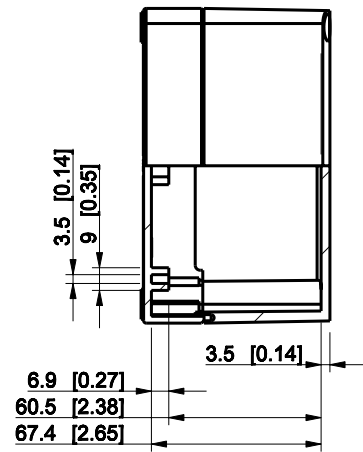

| ID | Description | Date | By | Appr. |
|----|-------------|------|----|-------|
| A  |             |      |    |       |

Dimensions in mm [inches]

|  |                 |
|--|-----------------|
| Material: Polycarbonate, fiberglass-reinforced | Color: RAL 7035 |
|--|-----------------|

|           |          |                   |         |
|-----------|----------|-------------------|---------|
| Supplier: | Tool No: | Weight [kg]: 0.36 | Volume: |
|-----------|----------|-------------------|---------|

**SPCP131808LT**

|       |         |          |
|-------|---------|----------|
| Scale | Date    | 04.12.08 |
| 1:3   | By      | PKos     |
| -     | Checked |          |
| -     | Ctrl    |          |

model SPCP131808LT PART  
 drawing CUBOS\_4.DRAWING