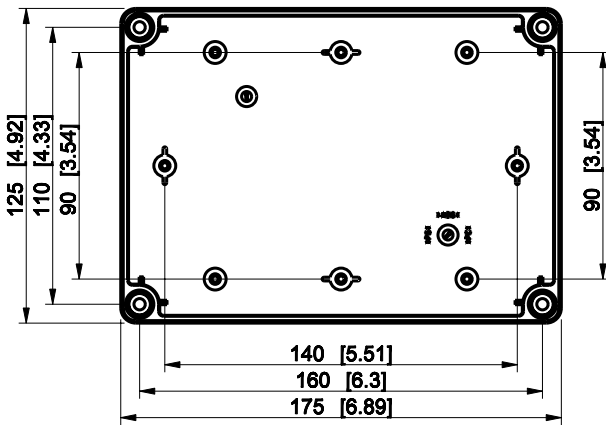

ID	Description	Date	By	Appr.
A				

Dimensions in mm [inches]

Material: Polycarbonate, fiberglass-reinforced	Color: RAL 7035
--	-----------------

Supplier:	Tool No:	Weight [kg]: 0.34	Volume:
-----------	----------	-------------------	---------

ENSTO
ENSTO CONTROL OY

SPCP131808T

Scale	Date	08.12.08
1:3	By	PKos
-	Checked	
-	Ctrl	

Replaces:
Replaced:
Drw No: - A
Ref: Cubo S
Code: SPCP131808T
Sheet No:

model SPCP131808T PART

drawing CUBOS DRAWING