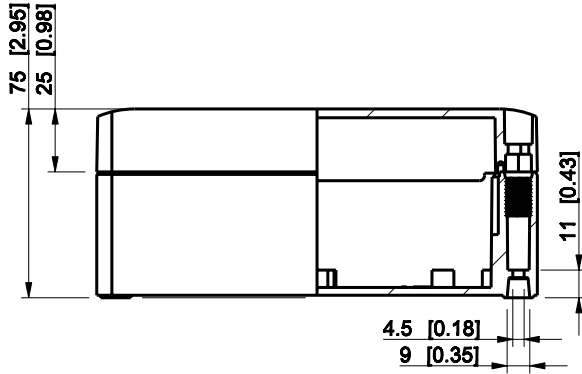

ID	Description	Date	By	Appr.
A				

Dimensions in mm [inches]

Material: Polycarbonate, fiberglass-reinforced	Color: RAL 7035
--	-----------------

Supplier:	Tool No:	Weight [kg]: 0.34	Volume:
-----------	----------	-------------------	---------

ENSTO
ENSTO CONTROL OY

SPCP131808T

Scale	Date	08.12.08
1:3	By	PKos
-	Checked	
-	Ctrl	

Replaces:
Replaced:
Drw No: - A
Ref: Cubo S
Code: SPCP131808T
Sheet No:

model SPCP131808T PART

drawing CUBOS DRAWING