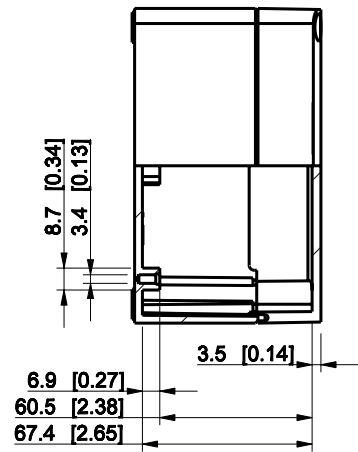

ID	Description	Date	By	Appr.
A				

Dimensions in mm [inches]

Material: Polycarbonate, fiberglass-reinforced	Color: RAL 7035
--	-----------------

Supplier:	Tool No:	Weight [kg]: 0.34	Volume:
-----------	----------	-------------------	---------

ENSTO
ENSTO CONTROL OY

SPCP131808T

Scale	Date	08.12.08
1:3	By	PKos
-	Checked	
-	Ctrl	

Replaces:
Replaced:
Drw No: - A
Ref: Cubo S
Code: SPCP131808T
Sheet No:

model SPCP131808T PART

drawing CUBOS DRAWING