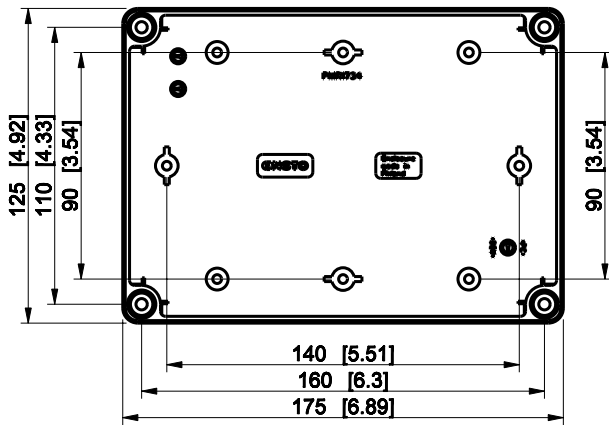

ID	Description	Date	By	Appr.
A				

Dimensions in mm [inches]

Material: Polycarbonate, fiberglass-reinforced	Color: RAL 7035
--	-----------------

Supplier:	Tool No:	Weight [kg]: 0.40	Volume:
-----------	----------	-------------------	---------

**SPCP131810LG**

Scale	Date	04.12.08
1:3	By	PKos
-	Checked	
-	Ctrl	

Replaces:	
Replaced:	
Drw No:	- A
Ref:	Cubo S
Code:	SPCP131810LG
Sheet No:	

model SPCP131810LG PART  
drawing CUBOS\_4\_DRAWING