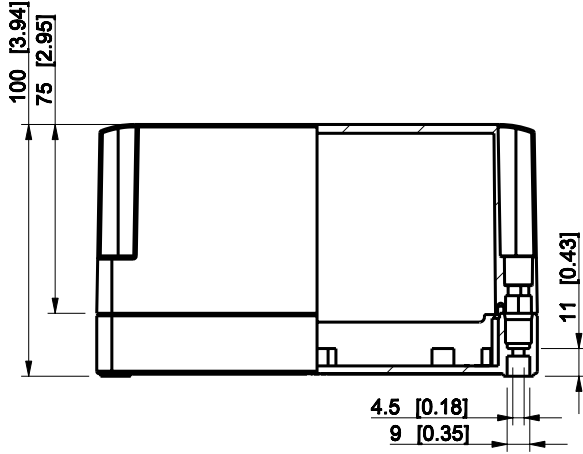

ID	Description	Date	By	Appr.
A				

Dimensions in mm [inches]

Material: Polycarbonate, fiberglass-reinforced	Color: RAL 7035
--	-----------------

Supplier:	Tool No:	Weight [kg]: 0.40	Volume:
-----------	----------	-------------------	---------

**SPCP131810LG**

Scale	Date	04.12.08
1:3	By	PKos
-	Checked	
-	Ctrl	

Replaces:	
Replaced:	
Drw No:	- A
Ref:	Cubo S
Code:	SPCP131810LG
Sheet No:	

model SPCP131810LG PART  
drawing CUBOS\_4\_DRAWING