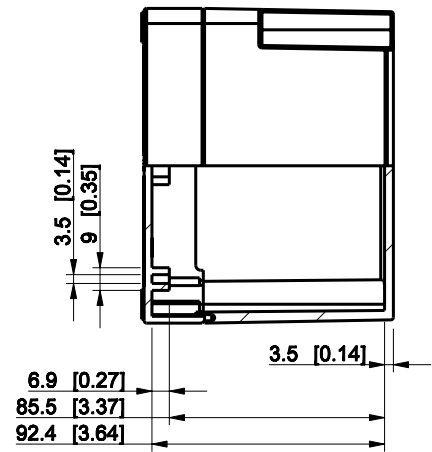

ID	Description	Date	By	Appr.
A				

Dimensions in mm [inches]

Material: Polycarbonate, fiberglass-reinforced	Color: RAL 7035
--	-----------------

Supplier:	Tool No:	Weight [kg]: 0.40	Volume:
-----------	----------	-------------------	---------

**SPCP131810LG**

Scale	Date	04.12.08
1:3	By	PKos
-	Checked	
-	Ctrl	

Replaces:	
Replaced:	
Drw No:	- A
Ref:	Cubo S
Code:	SPCP131810LG
Sheet No:	

model SPCP131810LG PART  
drawing CUBOS\_4\_DRAWING