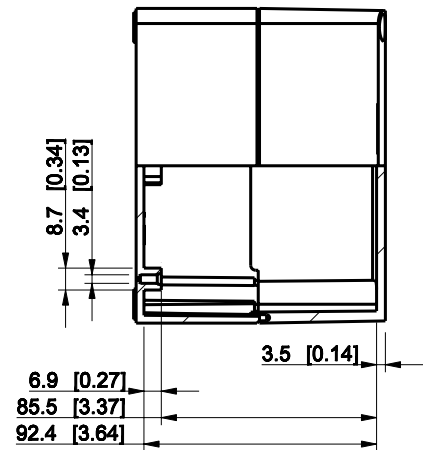

ID	Description	Date	By	Appr.
A				

Dimensions in mm [inches]

Material: Polycarbonate, fiberglass-reinforced	Color: RAL 7035
--	-----------------

Supplier:	Tool No:	Weight [kg]: 0.42	Volume:
-----------	----------	-------------------	---------

ENSTO
ENSTO CONTROL OY

SPCP131810T

Scale	Date	08.12.08
1:3	By	PKos
-	Checked	
-	Ctrl	

Replaces:
Replaced:
Drw No: - A
Ref: Cubo S
Code: SPCP131810T
Sheet No:

model SPCP131810T PART

drawing CUBOS DRAWING