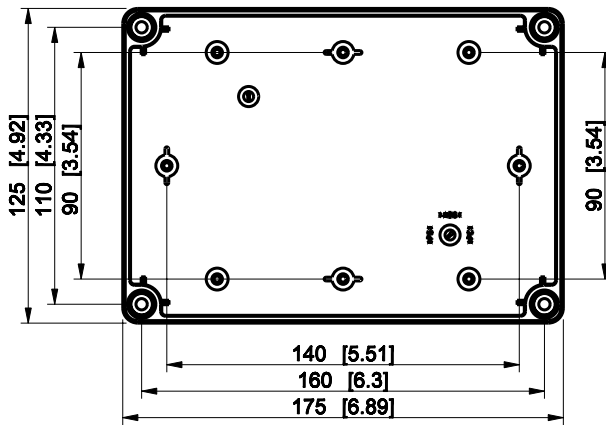

ID	Description	Date	By	Appr.
A				

Dimensions in mm [inches]

Material: Polycarbonate, fiberglass-reinforced	Color: RAL 7035
--	-----------------

Supplier:	Tool No:	Weight [kg]: 0.42	Volume:
-----------	----------	-------------------	---------

ENSTO
ENSTO CONTROL OY

SPCP131810T

Scale	Date	08.12.08
1:3	By	PKos
-	Checked	
-	Ctrl	

Replaces:
Replaced:
Drw No: - A
Ref: Cubo S
Code: SPCP131810T
Sheet No:

model SPCP131810T PART

drawing CUBOS DRAWING