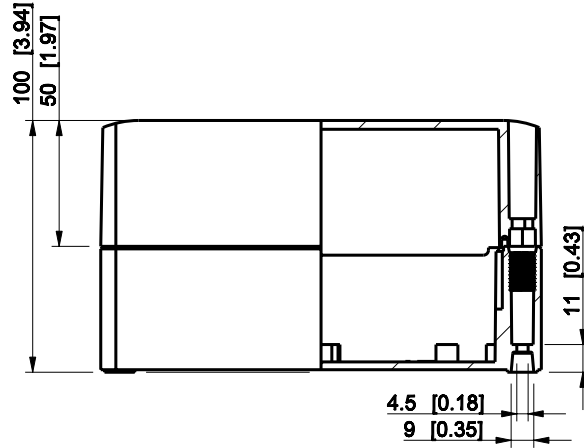

ID	Description	Date	By	Appr.
A				

Dimensions in mm [inches]

Material: Polycarbonate, fiberglass-reinforced	Color: RAL 7035
--	-----------------

Supplier:	Tool No:	Weight [kg]: 0.42	Volume:
-----------	----------	-------------------	---------

ENSTO
ENSTO CONTROL OY

SPCP131810T

Scale	Date	08.12.08
1:3	By	PKos
-	Checked	
-	Ctrl	

Replaces:
Replaced:
Drw No: - A
Ref: Cubo S
Code: SPCP131810T
Sheet No:

model SPCP131810T PART

drawing CUBOS DRAWING