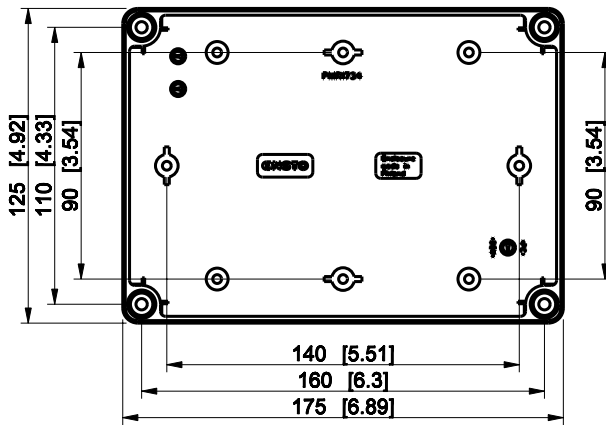

ID	Description	Date	By	Appr.
A				

Dimensions in mm [inches]

Material: Polycarbonate, fiberglass-reinforced	Color: RAL 7035
--	-----------------

Supplier:	Tool No:	Weight [kg]: 0.46	Volume:
-----------	----------	-------------------	---------

**ENSTO**  
ENSTO CONTROL OY

**SPCP131813LG**

Scale	Date	04.12.08
1:3	By	PKos
-	Checked	
-	Ctrl	

Replaces:
Replaced:
Drw No: - A
Ref: Cubo S
Code: SPCP131813LG
Sheet No:

model SPCP131813LG PART  
drawing CUBOS\_4\_DRAWING