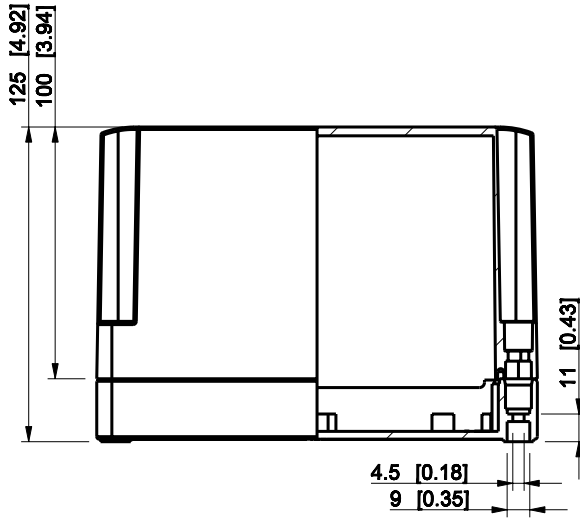

ID	Description	Date	By	Appr.
A				

Dimensions in mm [inches]

Material: Polycarbonate, fiberglass-reinforced	Color: RAL 7035
--	-----------------

Supplier:	Tool No:	Weight [kg]: 0.46	Volume:
-----------	----------	-------------------	---------

**ENSTO**  
ENSTO CONTROL OY

**SPCP131813LG**

Scale	Date	04.12.08
1:3	By	PKos
-	Checked	
-	Ctrl	

Replaces:
Replaced:
Drw No: - A
Ref: Cubo S
Code: SPCP131813LG
Sheet No:

model SPCP131813LG PART  
drawing CUBOS\_4\_DRAWING