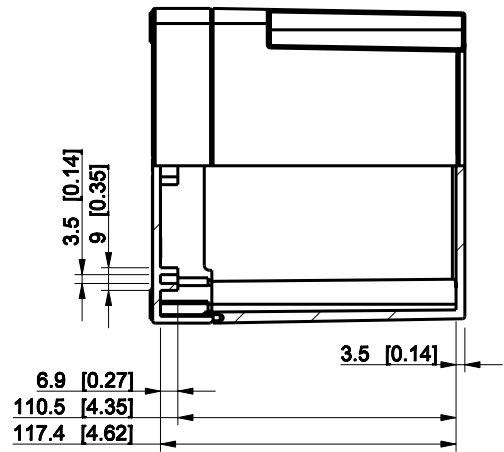

ID	Description	Date	By	Appr.
A				

Dimensions in mm [inches]

Material: Polycarbonate, fiberglass-reinforced	Color: RAL 7035
--	-----------------

Supplier:	Tool No:	Weight [kg]: 0.46	Volume:
-----------	----------	-------------------	---------

**ENSTO**  
ENSTO CONTROL OY

**SPCP131813LG**

Scale	Date	04.12.08
1:3	By	PKos
-	Checked	
-	Ctrl	

Replaces:
Replaced:
Drw No: - A
Ref: Cubo S
Code: SPCP131813LG
Sheet No:

model SPCP131813LG PART  
drawing CUBOS\_4\_DRAWING