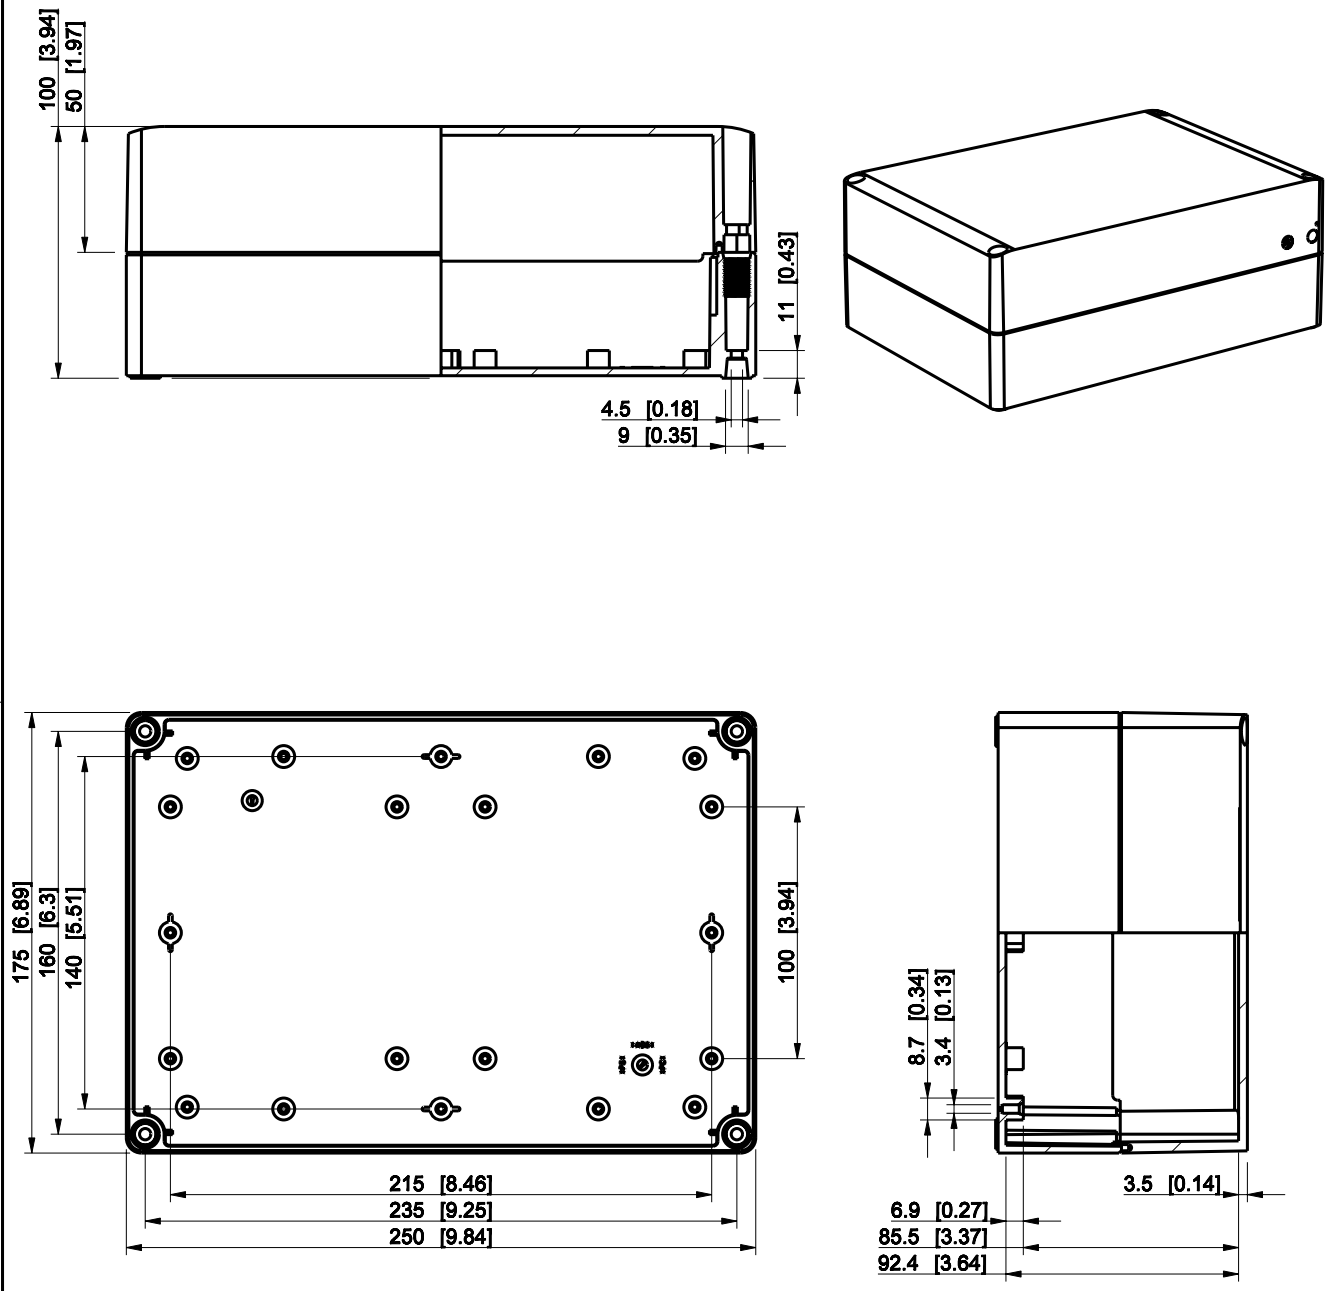

ID	Description	Date	By	Appr.
A				

Dimensions in mm [inches]

Material: Polycarbonate, fiberglass-reinforced	Color: RAL 7035
--	-----------------

Supplier:	Tool No:	Weight [kg]: 0.69	Volume:
-----------	----------	-------------------	---------

SPCP182510T

Scale	Date	08.12.08
1:3	By	PKos
-	Checked	
-	Ctrl	

Replaces:
Replaced:
Drw No: - A
Ref: Cubo S
Code: SPCP182510T
Sheet No:

model SPCP182510T PART
 drawing CUBOS DRAWING