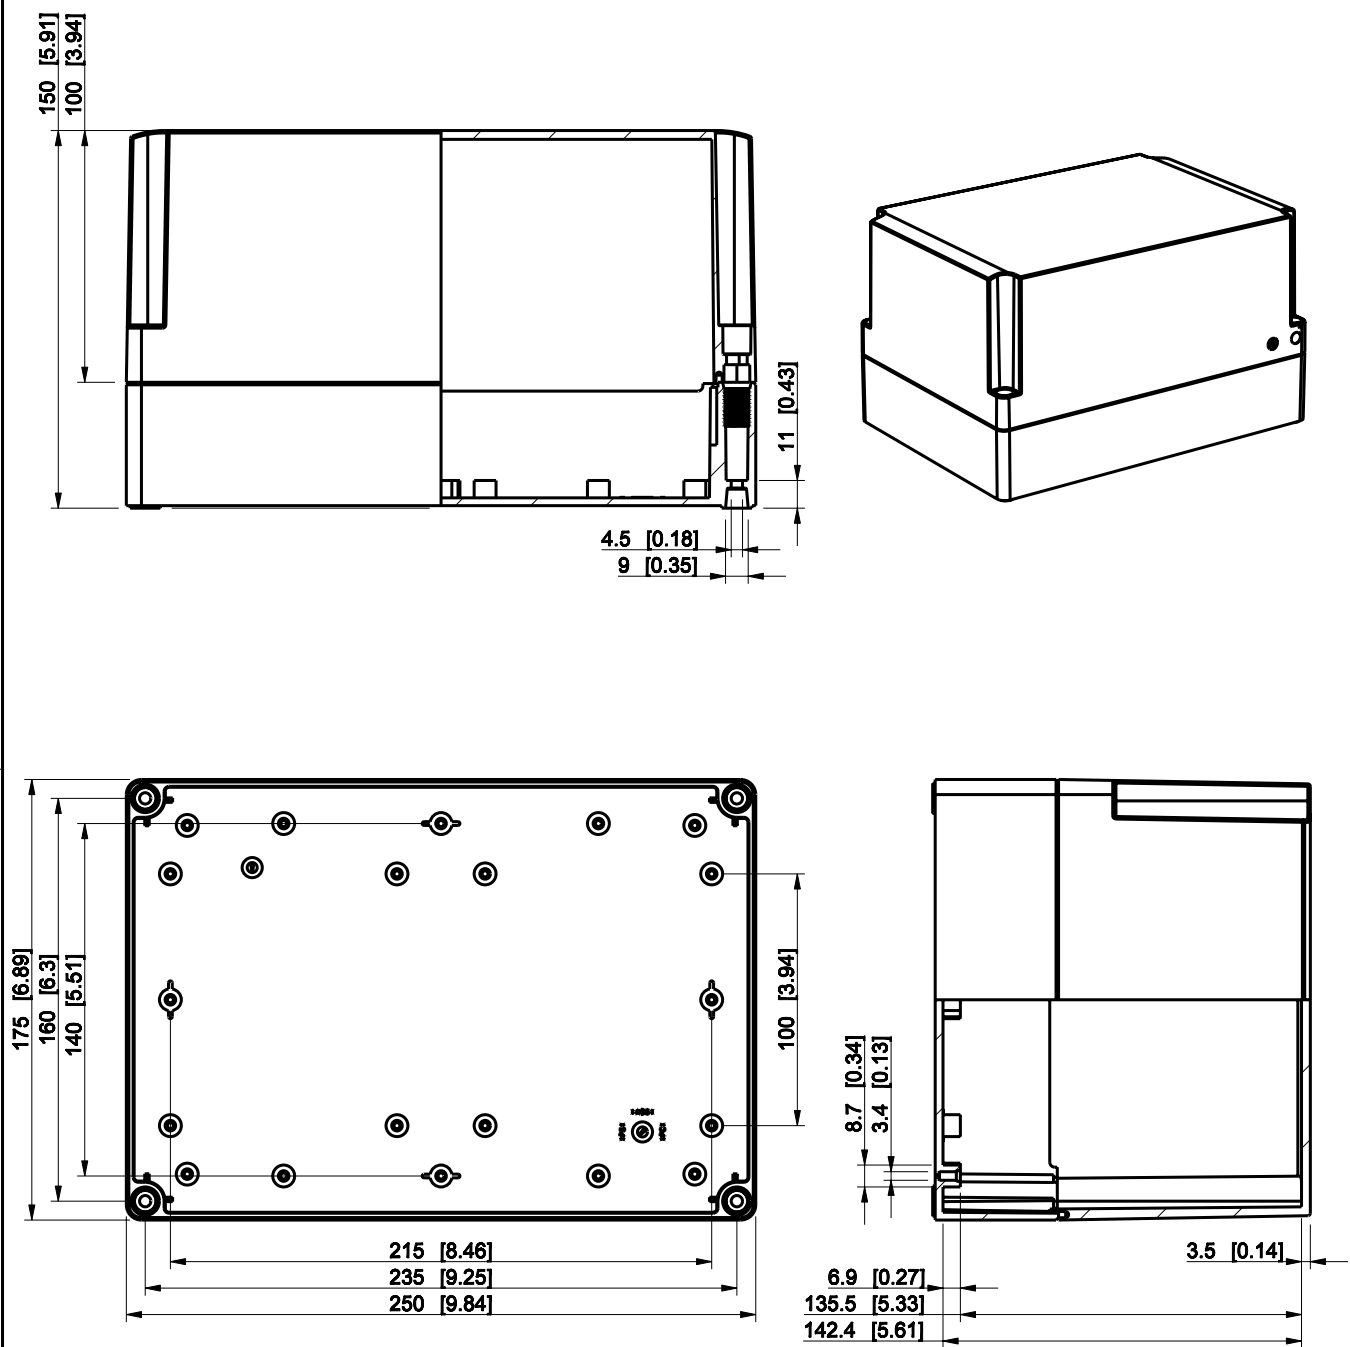

ID	Description	Date	By	Appr.
A				

Dimensions in mm [inches]

Material: Polycarbonate, fiberglass-reinforced		Color: RAL 7035	
Supplier: ENSTO ENSTO CONTROL OY		Tool No:	
Scale: 1:3		Weight [kg]: 0.85	
Date: 08.12.08		Volume:	
By: PKOs		Replaces:	
Checked:		Replaced:	
Ctrl:		Drw No: - A	
		Ref: Cubo S	
		Code: SPCP182515T	
		Sheet No:	

model SPCP182515T PART
 drawing CUBOS DRAWING

SPCP182515T