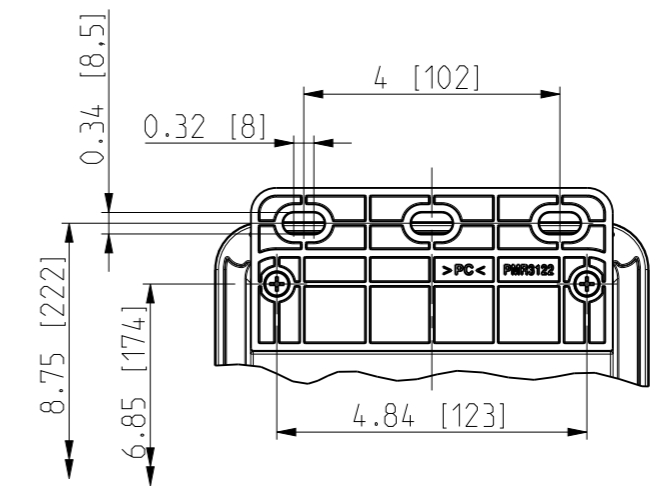

ID	Description	Date	By	Appr.
A		2.1.2018	KA	
B	More dimensions added.	10.09.2018	MTN	

No screw towers in transparent cover.

FRONT VIEW WITH COVER REMOVED AND BACK PANEL DISPLAYED

FRONT VIEW WITH COVER REMOVED

Dimensions in inches [mm]

Material: Polycarbonate		Ensto Mat:		Replaces:
ENSTO Ensto Finland Oy Ensto Smart Buildings		UPCG080604F/UPCT080604F Dimensional drawing		Replaced:
Scale 1:3 A3	Date 19.12.2017 By KA Checked			Drw No: 000385489 B
Sheet No: 1 (1)	Ctrl			Ref: Polybox
				Code: UPCx080604F