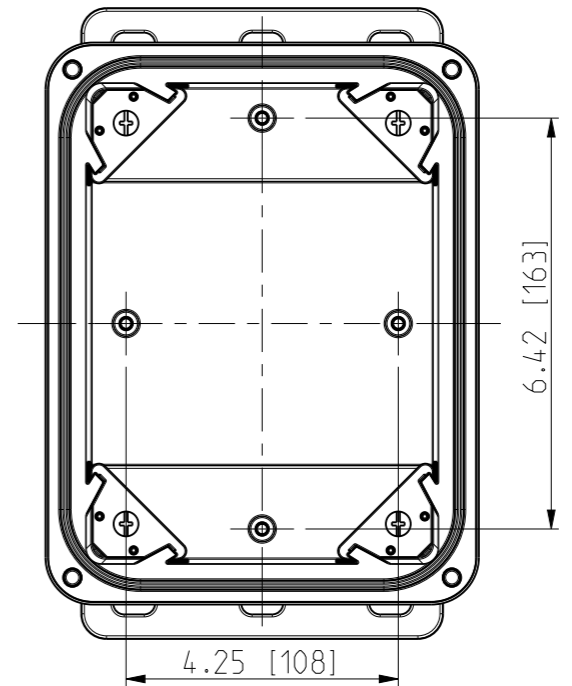

ID	Description	Date	By	Appr.
A		2.1.2018	KA	
B	More dimensions added.	10.09.2018	MTN	

No screw towers in transparent cover.

FRONT VIEW WITH COVER REMOVED AND BACK PANEL DISPLAYED

FRONT VIEW WITH COVER REMOVED

Dimensions in inches [mm]

Material: Polycarbonate		Ensto Mat:		Replaces:
ENSTO Ensto Finland Oy Ensto Smart Buildings		UPCG080604F/UPCT080604F Dimensional drawing		Replaced:
Scale 1:3 A3	Date 19.12.2017 By KA Checked			Drw No: 000385489 B
Sheet No: 1 (1)	Ctrl			Ref: Polybox
				Code: UPCx080604F