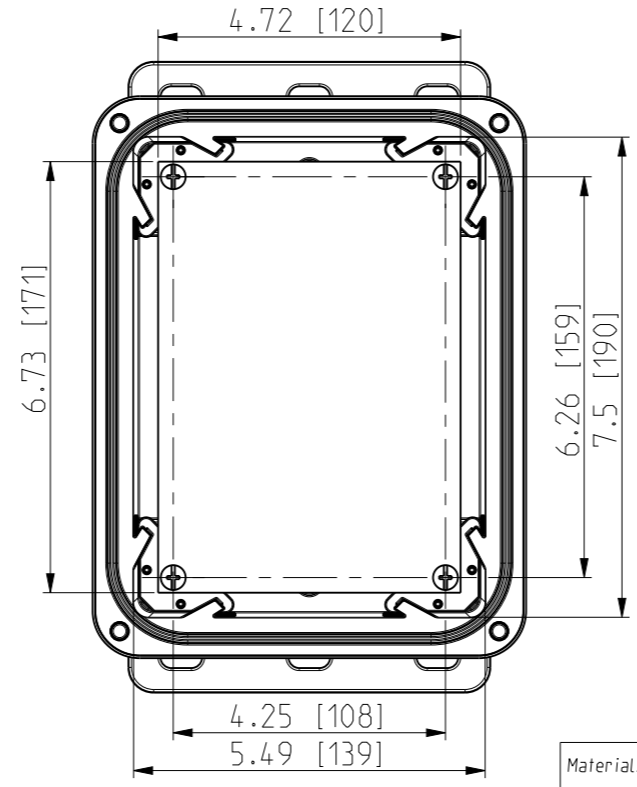

ID	Description	Date	By	Appr.
A		2.1.2018	KA	
B	More dimensions added.	10.09.2018	MTN	

No screw towers in transparent cover.

FRONT VIEW WITH COVER REMOVED AND BACK PANEL DISPLAYED

FRONT VIEW WITH COVER REMOVED

Dimensions in inches [mm]

Material: Polycarbonate		Ensto Mat:		Replaces:
ENSTO Ensto Finland Oy Ensto Smart Buildings		UPCG080604F/UPCT080604F Dimensional drawing		Replaced:
Scale 1:3 A3	Date 19.12.2017 By KA Checked			Drw No: 000385489 B
Sheet No: 1 (1)	Ctrl			Ref: Polybox
				Code: UPCx080604F