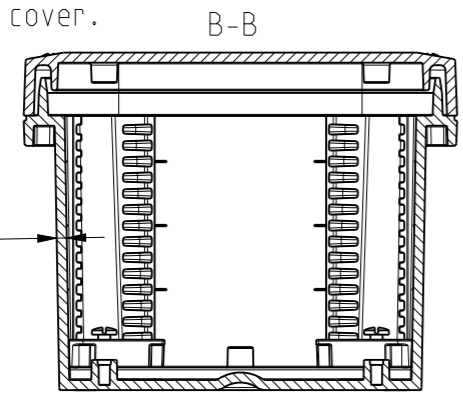

ID	Description	Date	By	Appr.
A		2.1.2018	KA	
B	More dimensions added.	10.09.2018	MTN	

No screw towers in transparent cover.

FRONT VIEW WITH COVER REMOVED AND BACK PANEL DISPLAYED

FRONT VIEW WITH COVER REMOVED

Dimensions in inches [mm]

Material: Polycarbonate		Ensto Mat:		Replaces:
ENSTO Ensto Finland Oy Ensto Smart Buildings		UPCG080604F/UPCT080604F Dimensional drawing		Replaced:
Scale 1:3 A3	Date 19.12.2017 By KA Checked			Drw No: 000385489 B
Sheet No: 1 (1)	Ctrl			Ref: Polybox
				Code: UPCx080604F