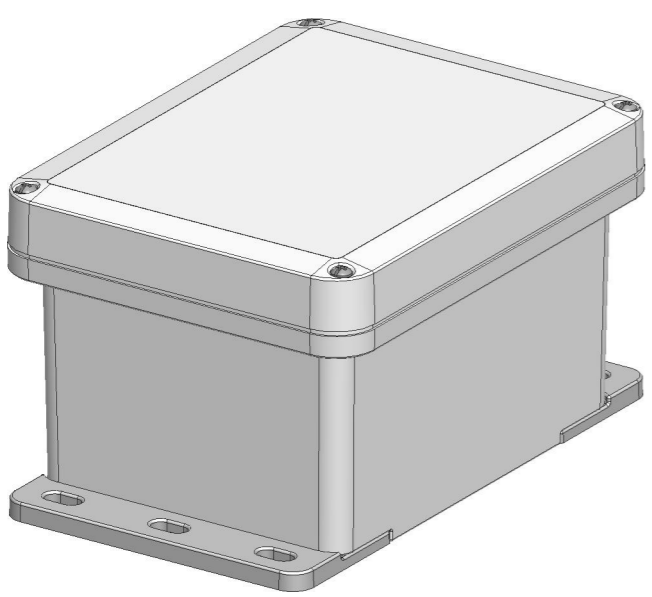

ID	Description	Date	By	Appr.
A		2.1.2018	KA	
B	More dimensions added.	10.09.2018	MTN	

No screw towers in transparent cover.

FRONT VIEW WITH COVER REMOVED AND BACK PANEL DISPLAYED

FRONT VIEW WITH COVER REMOVED

Dimensions in inches [mm]

Material: Polycarbonate		Ensto Mat:		Replaces:
ENSTO Ensto Finland Oy Ensto Smart Buildings		UPCG080604F/UPCT080604F Dimensional drawing		Replaced:
Scale 1:3 A3	Date 19.12.2017 By KA Checked			Drw No: 000385489 B
Sheet No: 1 (1)	Ctrl			Ref: Polybox
				Code: UPCx080604F