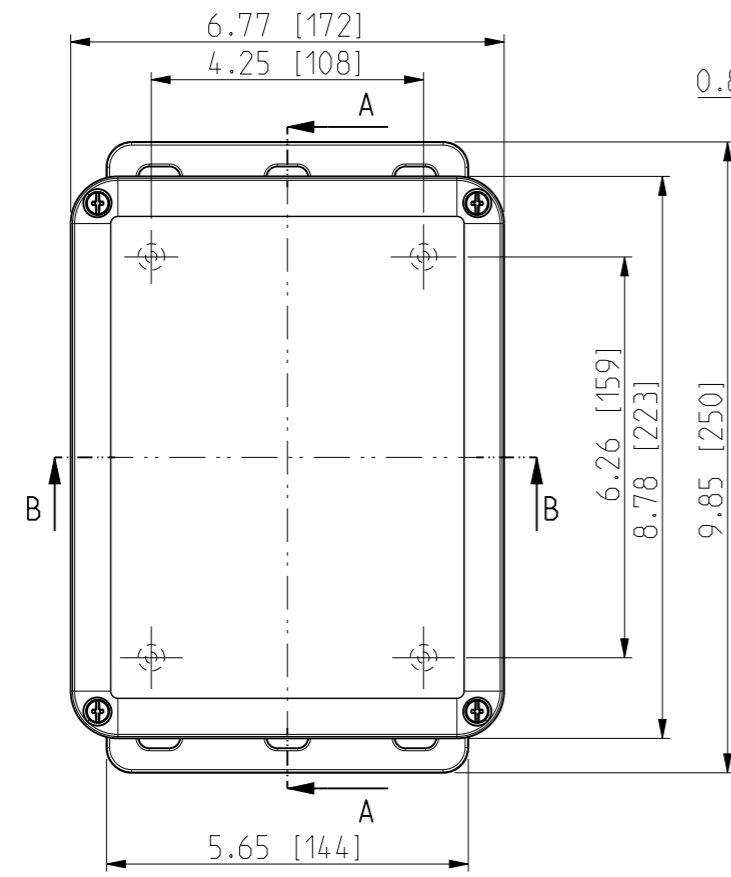

ID	Description	Date	By	Appr.
A		2.1.2018	KA	
B	More dimensions added.	10.09.2018	MTN	

No screw towers in transparent cover.

FRONT VIEW WITH COVER REMOVED AND BACK PANEL DISPLAYED

FRONT VIEW WITH COVER REMOVED

Dimensions in inches [mm]

Material: Polycarbonate		Ensto Mat:		Replaces:
ENSTO Ensto Finland Oy Ensto Smart Buildings		UPCG080604F/UPCT080604F Dimensional drawing		Replaced:
Scale 1:3 A3	Date 19.12.2017 By KA Checked			Drw No: 000385489 B
Sheet No: 1 (1)	Ctrl			Ref: Polybox
				Code: UPCx080604F