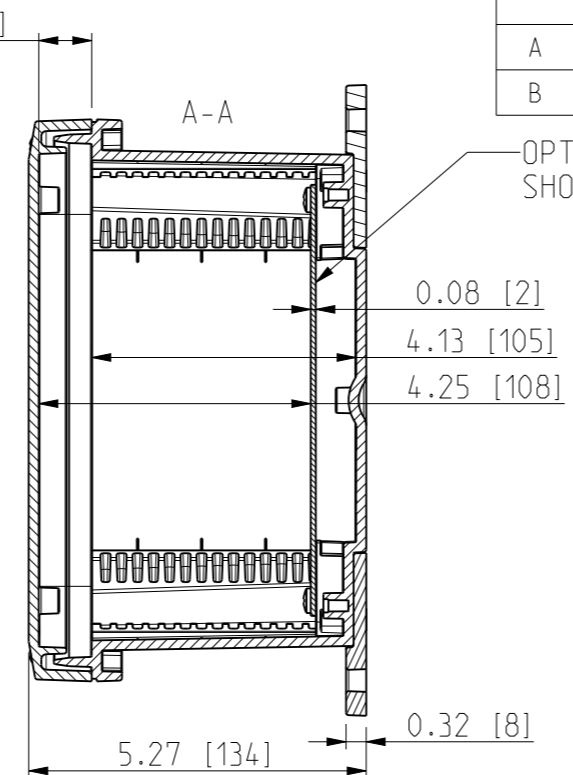

ID	Description	Date	By	Appr.
A		2.1.2018	KA	
B	More dimensions added.	10.09.2018	MTN	

No screw towers in transparent cover.

FRONT VIEW WITH COVER REMOVED AND BACK PANEL DISPLAYED

FRONT VIEW WITH COVER REMOVED

Dimensions in inches [mm]

Material: Polycarbonate		Ensto Mat:		Replaces:
ENSTO Ensto Finland Oy Ensto Smart Buildings		UPCG080604F/UPCT080604F Dimensional drawing		Replaced:
Scale 1:3 A3	Date 19.12.2017 By KA Checked			Drw No: 000385489 B
Sheet No: 1 (1)	Ctrl			Ref: Polybox
				Code: UPCx080604F