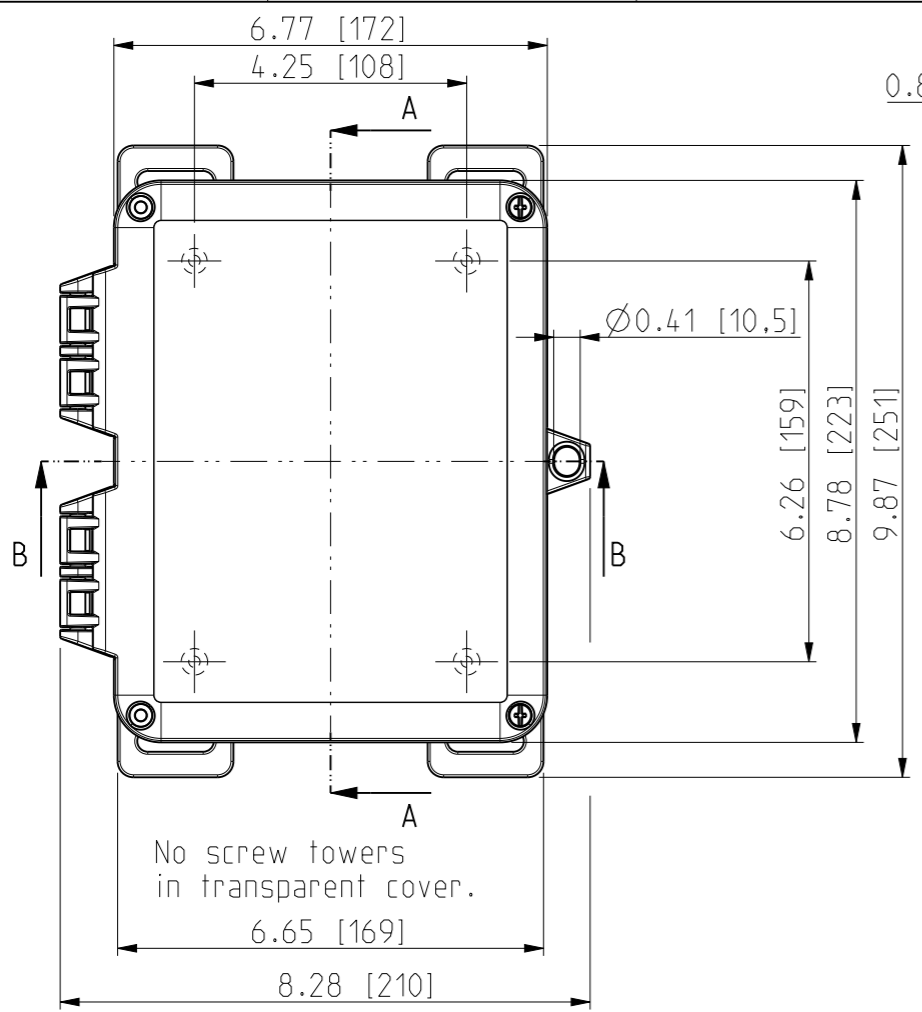

ID	Description	Date	By	Appr.
A		3.1.2018	KA	
B	More dimensions added.	13.09.2018	MTN	

FRONT VIEW WITH COVER REMOVED AND BACK PANEL DISPLAYED

FRONT VIEW WITH COVER REMOVED

Dimensions in inches [mm]

Material: Polycarbonate		Ensto Mat:		Replaces:
ENSTO Ensto Finland Oy Ensto Smart Buildings				Replaced:
Scale 1:3 A3	Date 3.1.2018 By KA Checked	UPCG080604HS/UPCT080604HS Dimensional drawing		Drw No: 000386709 B
Sheet No: 1 (1)	Ctrl			Ref: Polybox
				Code: UPCx080604HS