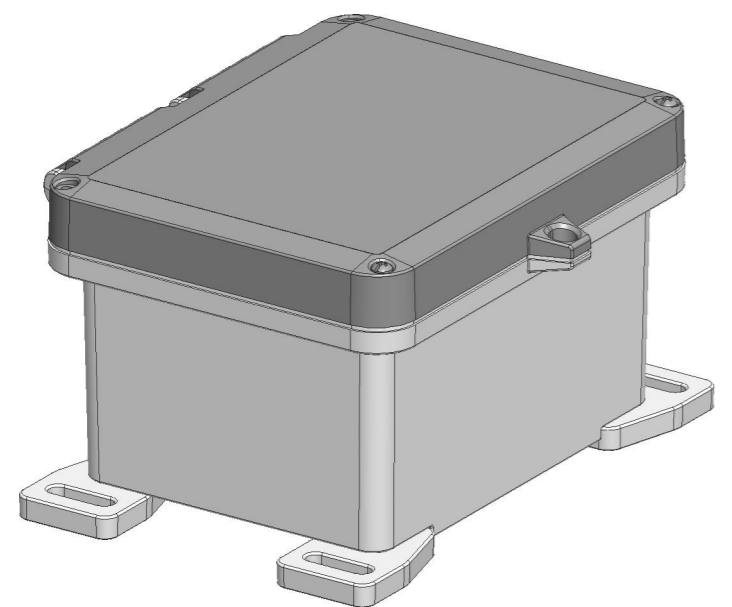

ID	Description	Date	By	Appr.
A		3.1.2018	KA	
B	More dimensions added.	13.09.2018	MTN	

FRONT VIEW WITH COVER REMOVED AND BACK PANEL DISPLAYED

FRONT VIEW WITH COVER REMOVED

Dimensions in inches [mm]

Material: Polycarbonate		Ensto Mat:		Replaces:
ENSTO Ensto Finland Oy Ensto Smart Buildings				Replaced:
Scale 1:3 A3	Date 3.1.2018 By KA Checked	UPCG080604HS/UPCT080604HS Dimensional drawing		Drw No: 000386709 B
Sheet No: 1 (1)	Ctrl			Ref: Polybox
				Code: UPCx080604HS