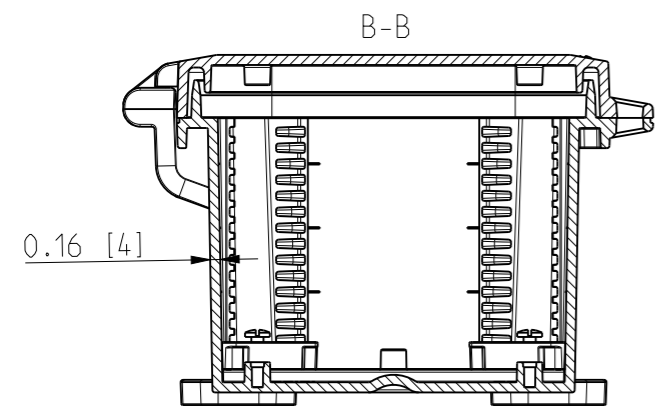

ID	Description	Date	By	Appr.
A		3.1.2018	KA	
B	More dimensions added.	13.09.2018	MTN	

FRONT VIEW WITH COVER REMOVED AND BACK PANEL DISPLAYED

FRONT VIEW WITH COVER REMOVED

Dimensions in inches [mm]

Material: Polycarbonate		Ensto Mat:		Replaces:
ENSTO Ensto Finland Oy Ensto Smart Buildings				Replaced:
Scale 1:3 A3	Date 3.1.2018 By KA Checked	UPCG080604HS/UPCT080604HS Dimensional drawing		Drw No: 000386709 B
Sheet No: 1 (1)	Ctrl			Ref: Polybox
				Code: UPCx080604HS