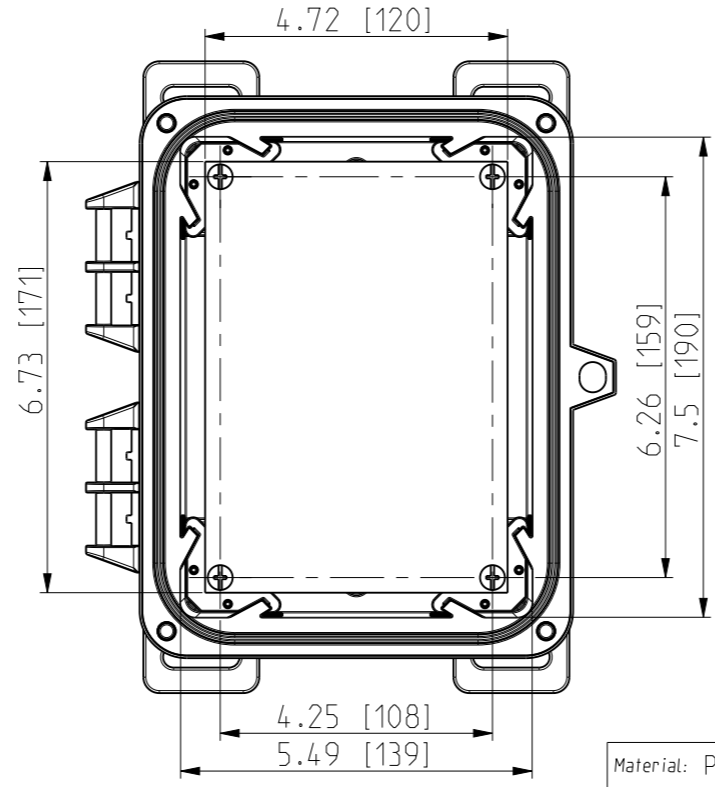

ID	Description	Date	By	Appr.
A		3.1.2018	KA	
B	More dimensions added.	13.09.2018	MTN	

FRONT VIEW WITH COVER REMOVED AND BACK PANEL DISPLAYED

FRONT VIEW WITH COVER REMOVED

Dimensions in inches [mm]

Material: Polycarbonate		Ensto Mat:		Replaces:
ENSTO Ensto Finland Oy Ensto Smart Buildings				Replaced:
Scale 1:3 A3	Date 3.1.2018 By KA Checked	UPCG080604HS/UPCT080604HS Dimensional drawing		Drw No: 000386709 B
Sheet No: 1 (1)	Ctrl			Ref: Polybox
				Code: UPCx080604HS