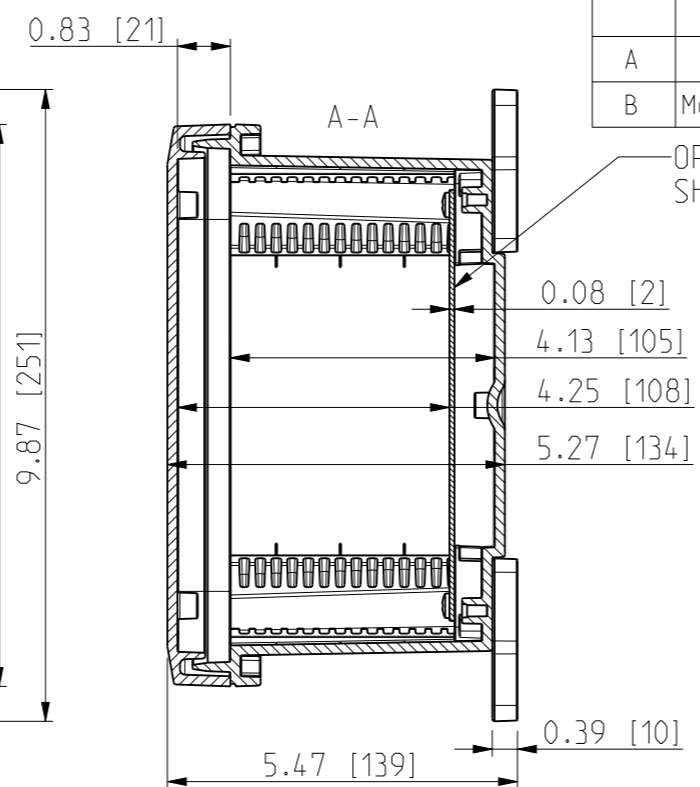

ID	Description	Date	By	Appr.
A		3.1.2018	KA	
B	More dimensions added.	13.09.2018	MTN	

FRONT VIEW WITH COVER REMOVED AND BACK PANEL DISPLAYED

FRONT VIEW WITH COVER REMOVED

Dimensions in inches [mm]

Material: Polycarbonate		Ensto Mat:		Replaces:
ENSTO Ensto Finland Oy Ensto Smart Buildings				Replaced:
Scale 1:3 A3	Date 3.1.2018 By KA Checked	UPCG080604HS/UPCT080604HS Dimensional drawing		Drw No: 000386709 B
Sheet No: 1 (1)	Ctrl			Ref: Polybox
				Code: UPCx080604HS