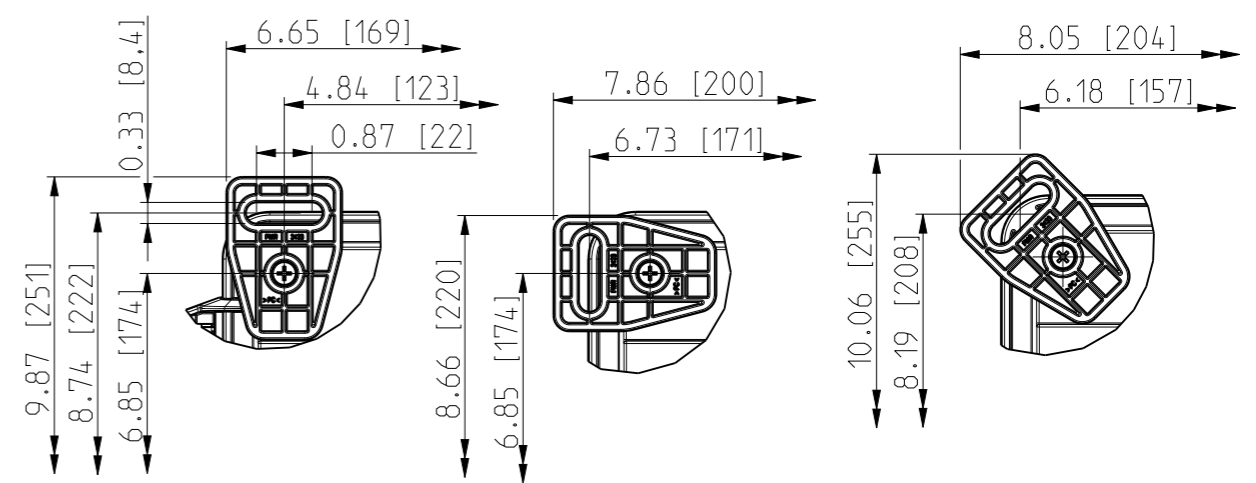

ID	Description	Date	By	Appr.
A		3.1.2018	KA	
B	More dimensions added.	13.09.2018	MTN	

FRONT VIEW WITH COVER REMOVED AND BACK PANEL DISPLAYED

FRONT VIEW WITH COVER REMOVED

Dimensions in inches [mm]

Material: Polycarbonate		Ensto Mat:		Replaces:
ENSTO Ensto Finland Oy Ensto Smart Buildings				Replaced:
Scale 1:3 A3	Date 3.1.2018 By KA Checked	UPCG080604HS/UPCT080604HS Dimensional drawing		Drw No: 000386709 B
Sheet No: 1 (1)	Ctrl			Ref: Polybox
				Code: UPCx080604HS