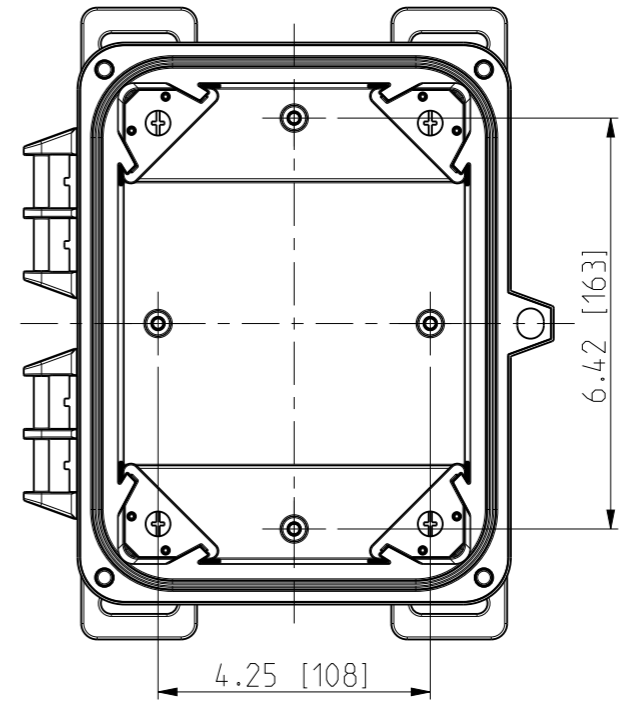

ID	Description	Date	By	Appr.
A		3.1.2018	KA	
B	More dimensions added.	13.09.2018	MTN	

FRONT VIEW WITH COVER REMOVED AND BACK PANEL DISPLAYED

FRONT VIEW WITH COVER REMOVED

Dimensions in inches [mm]

Material: Polycarbonate		Ensto Mat:		Replaces:
ENSTO Ensto Finland Oy Ensto Smart Buildings				Replaced:
Scale 1:3 A3	Date 3.1.2018 By KA Checked	UPCG080604HS/UPCT080604HS Dimensional drawing		Drw No: 000386709 B
Sheet No: 1 (1)	Ctrl			Ref: Polybox
				Code: UPCx080604HS