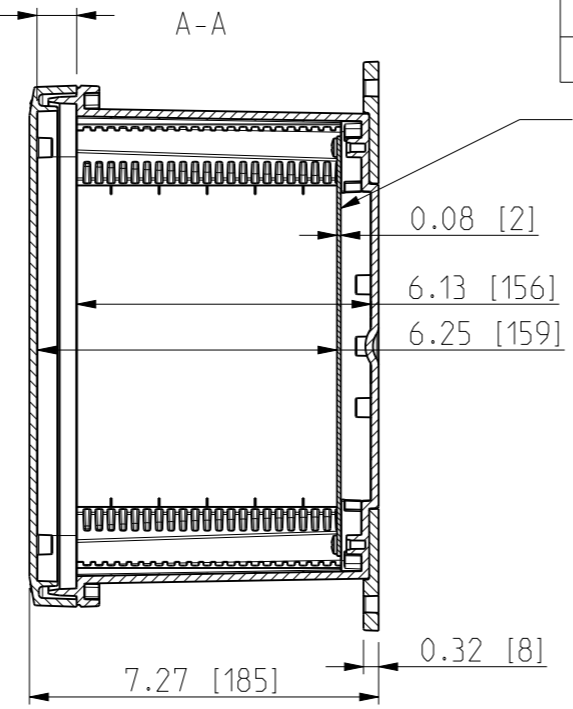

| ID | Description | Date | By | Appr. |
|----|------------------------|------------|-----|-------|
| A | | 4.1.2018 | KA | |
| B | Added more dimensions. | 13.09.2018 | MTN | |

No screw towers in transparent cover.

OPTIONAL BACK PANEL SHOWN

FRONT VIEW WITH COVER REMOVED

FRONT VIEW WITH COVER REMOVED AND BACK PANEL DISPLAYED

Dimensions in inches [mm]

| | | | | | |
|---|---|--|--|---------------------|--|
| Material: Polycarbonate | | Ensto Mat: | | Replaces: | |
| ENSTO Ensto Finland Oy Ensto Smart Buildings | | | | Replaced: | |
| Scale 1:4 A3 | Date 4.1.2018 By KA Checked | UPCG100806F/UPCT100806F Dimensional drawing | | Drw No: 000386898 B | |
| Sheet No: 1 (1) | Ctrl | | | Ref: Polybox | |
| | | | | Code: UPCx100806F | |