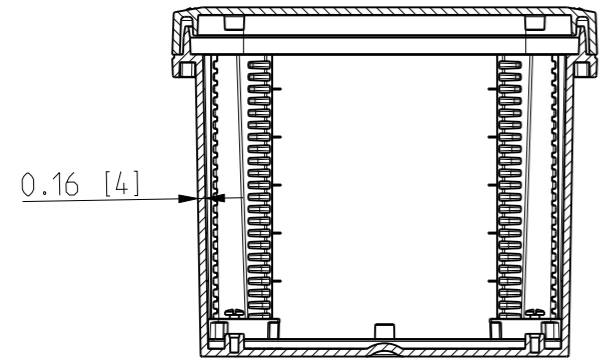

| ID | Description | Date | By | Appr. |
|----|------------------------|------------|-----|-------|
| A | | 4.1.2018 | KA | |
| B | Added more dimensions. | 13.09.2018 | MTN | |

No screw towers in transparent cover.

OPTIONAL BACK PANEL SHOWN

FRONT VIEW WITH COVER REMOVED

FRONT VIEW WITH COVER REMOVED AND BACK PANEL DISPLAYED

Dimensions in inches [mm]

| | | | | | |
|---|---|--|--|---------------------|--|
| Material: Polycarbonate | | Ensto Mat: | | Replaces: | |
| ENSTO Ensto Finland Oy Ensto Smart Buildings | | | | Replaced: | |
| Scale 1:4 A3 | Date 4.1.2018 By KA Checked | UPCG100806F/UPCT100806F Dimensional drawing | | Drw No: 000386898 B | |
| Sheet No: 1 (1) | Ctrl | | | Ref: Polybox | |
| | | | | Code: UPCx100806F | |