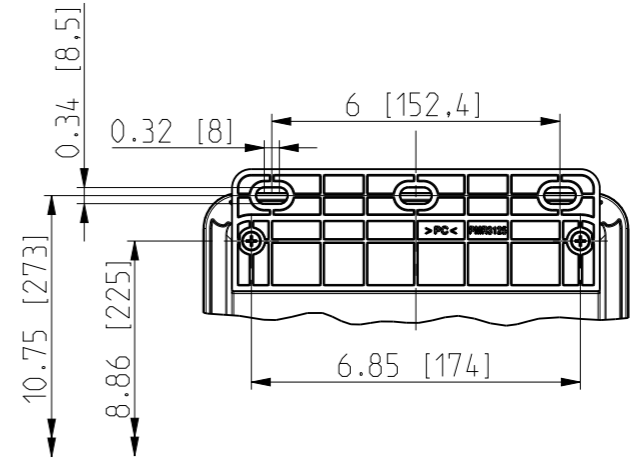

| ID | Description | Date | By | Appr. |
|----|------------------------|------------|-----|-------|
| A | | 4.1.2018 | KA | |
| B | Added more dimensions. | 13.09.2018 | MTN | |

No screw towers in transparent cover.

OPTIONAL BACK PANEL SHOWN

FRONT VIEW WITH COVER REMOVED

FRONT VIEW WITH COVER REMOVED AND BACK PANEL DISPLAYED

Dimensions in inches [mm]

| | | | | | |
|---|---|--|--|---------------------|--|
| Material: Polycarbonate | | Ensto Mat: | | Replaces: | |
| ENSTO Ensto Finland Oy Ensto Smart Buildings | | | | Replaced: | |
| Scale 1:4 A3 | Date 4.1.2018 By KA Checked | UPCG100806F/UPCT100806F Dimensional drawing | | Drw No: 000386898 B | |
| Sheet No: 1 (1) | Ctrl | | | Ref: Polybox | |
| | | | | Code: UPCx100806F | |