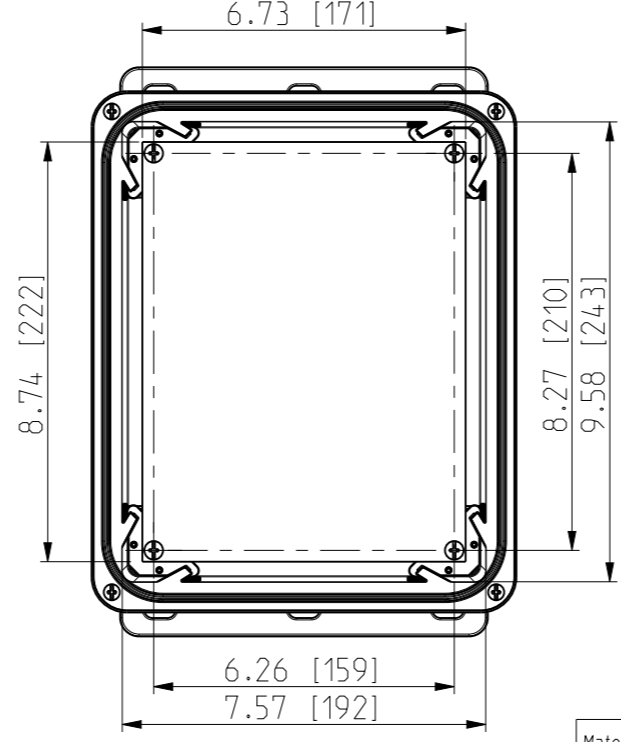

| ID | Description | Date | By | Appr. |
|----|------------------------|------------|-----|-------|
| A | | 4.1.2018 | KA | |
| B | Added more dimensions. | 13.09.2018 | MTN | |

No screw towers in transparent cover.

OPTIONAL BACK PANEL SHOWN

FRONT VIEW WITH COVER REMOVED

FRONT VIEW WITH COVER REMOVED AND BACK PANEL DISPLAYED

Dimensions in inches [mm]

| | | | | | |
|---|---|--|--|---------------------|--|
| Material: Polycarbonate | | Ensto Mat: | | Replaces: | |
| ENSTO Ensto Finland Oy Ensto Smart Buildings | | | | Replaced: | |
| Scale 1:4 A3 | Date 4.1.2018 By KA Checked | UPCG100806F/UPCT100806F Dimensional drawing | | Drw No: 000386898 B | |
| Sheet No: 1 (1) | Ctrl | | | Ref: Polybox | |
| | | | | Code: UPCx100806F | |