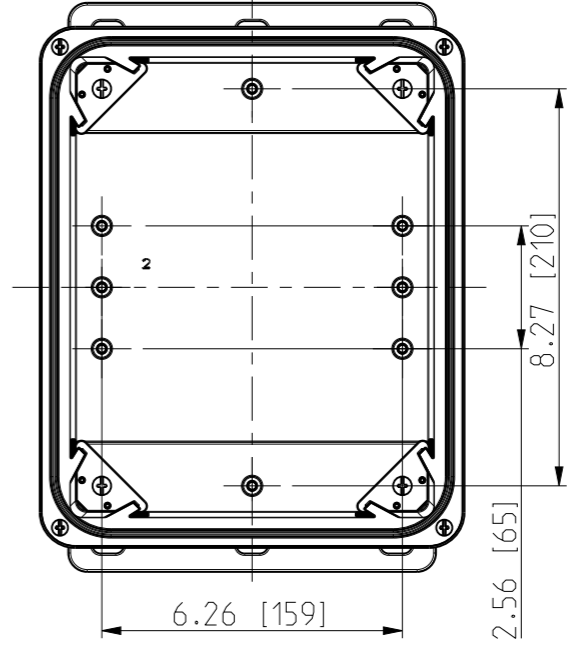

| ID | Description | Date | By | Appr. |
|----|------------------------|------------|-----|-------|
| A | | 4.1.2018 | KA | |
| B | Added more dimensions. | 13.09.2018 | MTN | |

No screw towers in transparent cover.

OPTIONAL BACK PANEL SHOWN

FRONT VIEW WITH COVER REMOVED

FRONT VIEW WITH COVER REMOVED AND BACK PANEL DISPLAYED

Dimensions in inches [mm]

| | | | | | |
|---|---|--|--|---------------------|--|
| Material: Polycarbonate | | Ensto Mat: | | Replaces: | |
| ENSTO Ensto Finland Oy Ensto Smart Buildings | | | | Replaced: | |
| Scale 1:4 A3 | Date 4.1.2018 By KA Checked | UPCG100806F/UPCT100806F Dimensional drawing | | Drw No: 000386898 B | |
| Sheet No: 1 (1) | Ctrl | | | Ref: Polybox | |
| | | | | Code: UPCx100806F | |