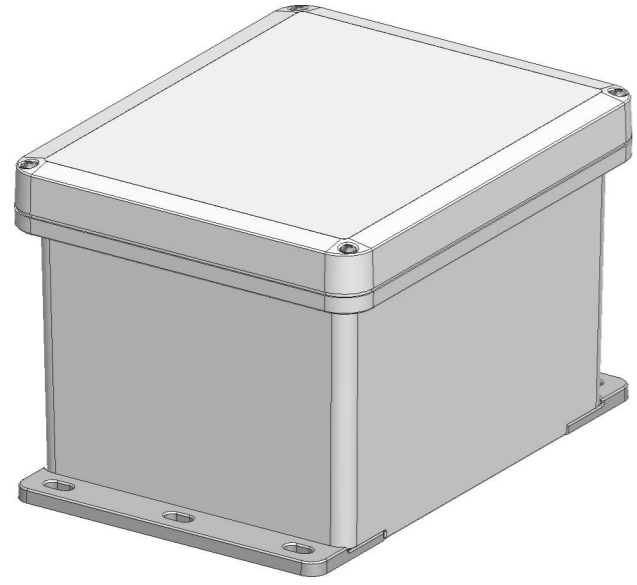

| ID | Description | Date | By | Appr. |
|----|------------------------|------------|-----|-------|
| A | | 4.1.2018 | KA | |
| B | Added more dimensions. | 13.09.2018 | MTN | |

No screw towers in transparent cover.

OPTIONAL BACK PANEL SHOWN

FRONT VIEW WITH COVER REMOVED

FRONT VIEW WITH COVER REMOVED AND BACK PANEL DISPLAYED

Dimensions in inches [mm]

| | | | | | |
|---|---|--|--|---------------------|--|
| Material: Polycarbonate | | Ensto Mat: | | Replaces: | |
| ENSTO Ensto Finland Oy Ensto Smart Buildings | | | | Replaced: | |
| Scale 1:4 A3 | Date 4.1.2018 By KA Checked | UPCG100806F/UPCT100806F Dimensional drawing | | Drw No: 000386898 B | |
| Sheet No: 1 (1) | Ctrl | | | Ref: Polybox | |
| | | | | Code: UPCx100806F | |