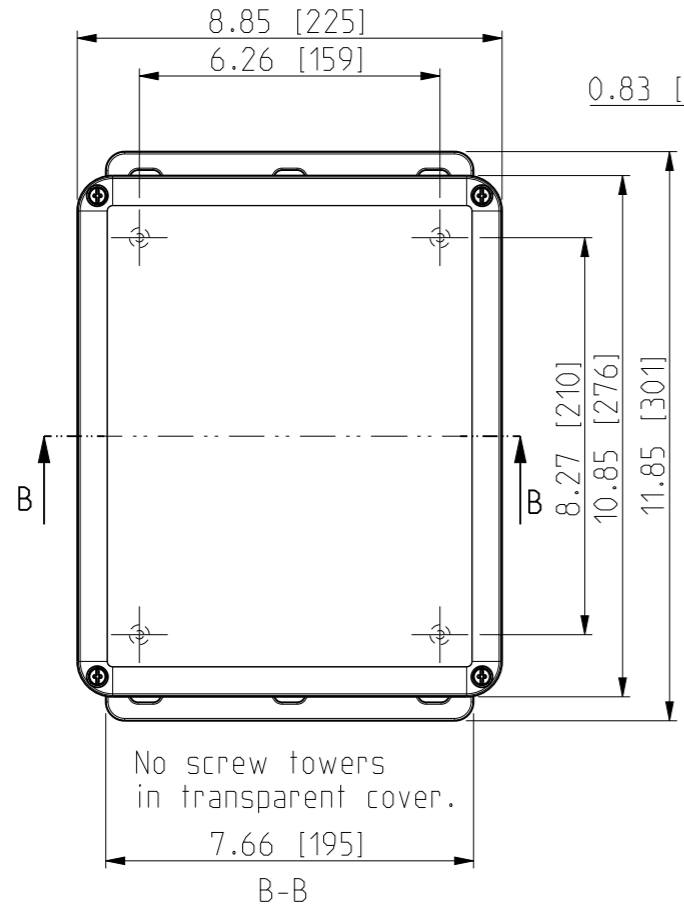

| ID | Description | Date | By | Appr. |
|----|------------------------|------------|-----|-------|
| A | | 4.1.2018 | KA | |
| B | Added more dimensions. | 13.09.2018 | MTN | |

No screw towers in transparent cover.

OPTIONAL BACK PANEL SHOWN

FRONT VIEW WITH COVER REMOVED

FRONT VIEW WITH COVER REMOVED AND BACK PANEL DISPLAYED

Dimensions in inches [mm]

| | | | | | |
|---|---|--|--|---------------------|--|
| Material: Polycarbonate | | Ensto Mat: | | Replaces: | |
| ENSTO Ensto Finland Oy Ensto Smart Buildings | | | | Replaced: | |
| Scale 1:4 A3 | Date 4.1.2018 By KA Checked | UPCG100806F/UPCT100806F Dimensional drawing | | Drw No: 000386898 B | |
| Sheet No: 1 (1) | Ctrl | | | Ref: Polybox | |
| | | | | Code: UPCx100806F | |