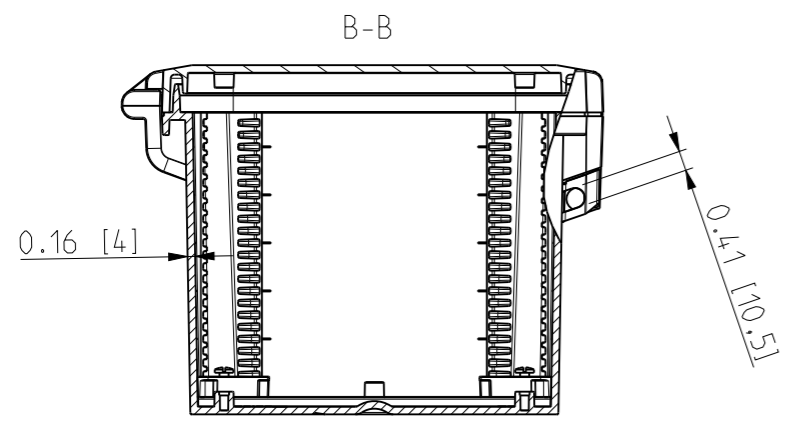

ID	Description	Date	By	Appr.
A	New drawing	13.09.2018	MTN	

No screw towers in transparent cover.

OPTIONAL BACK PANEL SHOWN

FRONT VIEW WITH COVER REMOVED

FRONT VIEW WITH COVER REMOVED AND BACK PANEL DISPLAYED

Dimensions in inches [mm]

Material: Polycarbonate		Ensto Mat:		Replaces:	
ENSTO Ensto Finland Oy Ensto Smart Buildings		UPC G100806HMLF / UPC T100806HMLF		Replaced:	
Scale 1:4 A3	Date 13.09.18 By MTN Checked	Dimensional drawing		Drw No: 000439621 A	
Sheet No: 1 (1)	Ctrl			Ref: Polybox	
				Code: UPC x100806HMLF	