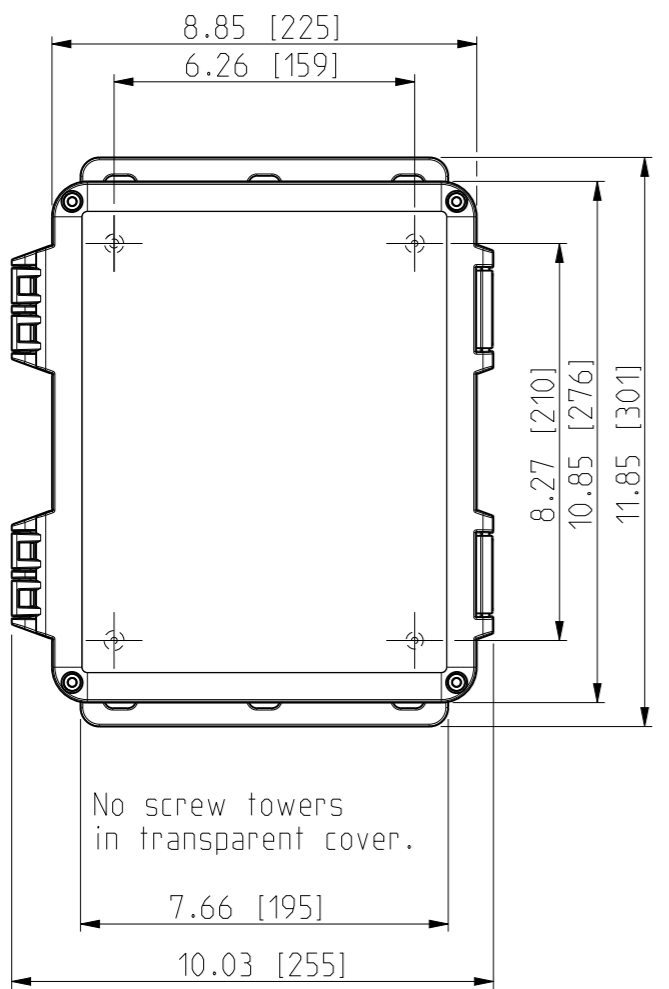

ID	Description	Date	By	Appr.
A	New drawing	13.09.2018	MTN	

No screw towers in transparent cover.

OPTIONAL BACK PANEL SHOWN

FRONT VIEW WITH COVER REMOVED

FRONT VIEW WITH COVER REMOVED AND BACK PANEL DISPLAYED

Dimensions in inches [mm]

Material: Polycarbonate		Ensto Mat:		Replaces:	
ENSTO Ensto Finland Oy Ensto Smart Buildings		UPC G100806HMLF / UPC T100806HMLF		Replaced:	
Scale 1:4 A3	Date 13.09.18 By MTN Checked	Dimensional drawing		Drw No: 000439621 A	
Sheet No: 1 (1)	Ctrl			Ref: Polybox	
				Code: UPC x100806HMLF	