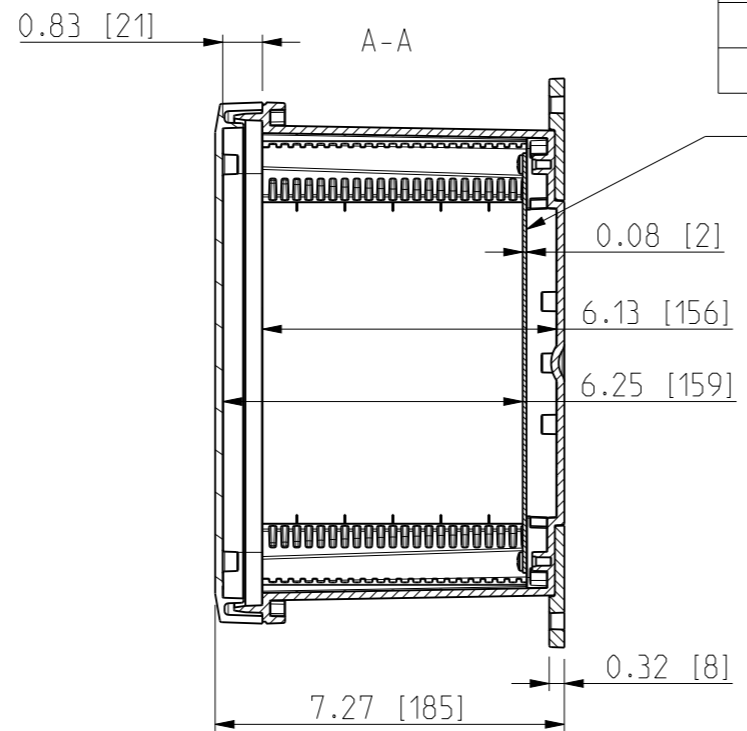

ID	Description	Date	By	Appr.
A	New drawing	13.09.2018	MTN	

No screw towers in transparent cover.

OPTIONAL BACK PANEL SHOWN

FRONT VIEW WITH COVER REMOVED

FRONT VIEW WITH COVER REMOVED AND BACK PANEL DISPLAYED

Dimensions in inches [mm]

Material: Polycarbonate		Ensto Mat:		Replaces:	
ENSTO Ensto Finland Oy Ensto Smart Buildings		UPC G100806HMLF / UPC T100806HMLF		Replaced:	
Scale 1:4 A3	Date 13.09.18 By MTN Checked	Dimensional drawing		Drw No: 000439621 A	
Sheet No: 1 (1)	Ctrl			Ref: Polybox	
				Code: UPC x100806HMLF	