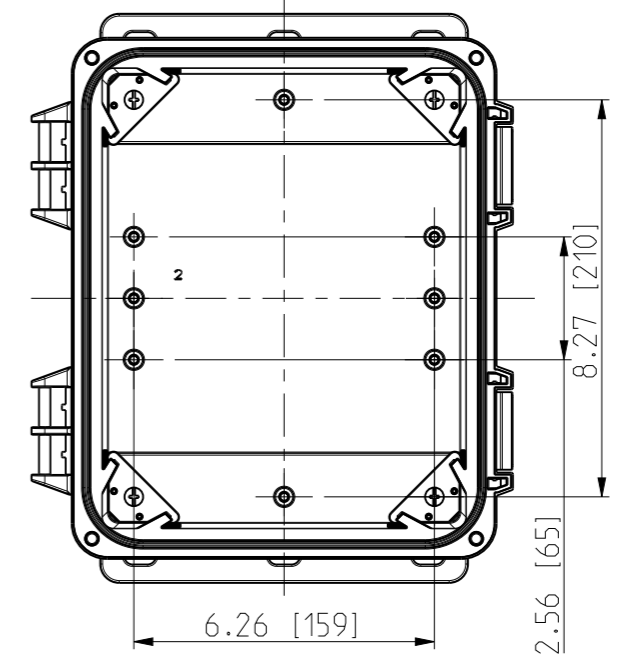

ID	Description	Date	By	Appr.
A	New drawing	13.09.2018	MTN	

No screw towers in transparent cover.

OPTIONAL BACK PANEL SHOWN

FRONT VIEW WITH COVER REMOVED

FRONT VIEW WITH COVER REMOVED AND BACK PANEL DISPLAYED

Dimensions in inches [mm]

Material: Polycarbonate		Ensto Mat:		Replaces:	
ENSTO Ensto Finland Oy Ensto Smart Buildings		UPC G100806HMLF / UPC T100806HMLF		Replaced:	
Scale 1:4 A3	Date 13.09.18 By MTN Checked	Dimensional drawing		Drw No: 000439621 A	
Sheet No: 1 (1)	Ctrl			Ref: Polybox	
				Code: UPC x100806HMLF	