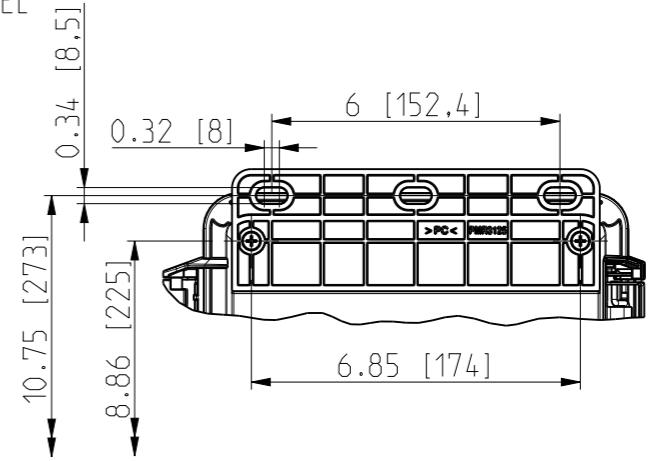

ID	Description	Date	By	Appr.
A	New drawing	13.09.2018	MTN	

No screw towers in transparent cover.

OPTIONAL BACK PANEL SHOWN

FRONT VIEW WITH COVER REMOVED

FRONT VIEW WITH COVER REMOVED AND BACK PANEL DISPLAYED

Dimensions in inches [mm]

Material: Polycarbonate		Ensto Mat:		Replaces:	
ENSTO Ensto Finland Oy Ensto Smart Buildings		UPC G100806HMLF / UPC T100806HMLF		Replaced:	
Scale 1:4 A3	Date 13.09.18 By MTN Checked	Dimensional drawing		Drw No: 000439621 A	
Sheet No: 1 (1)	Ctrl			Ref: Polybox	
				Code: UPC x100806HMLF	