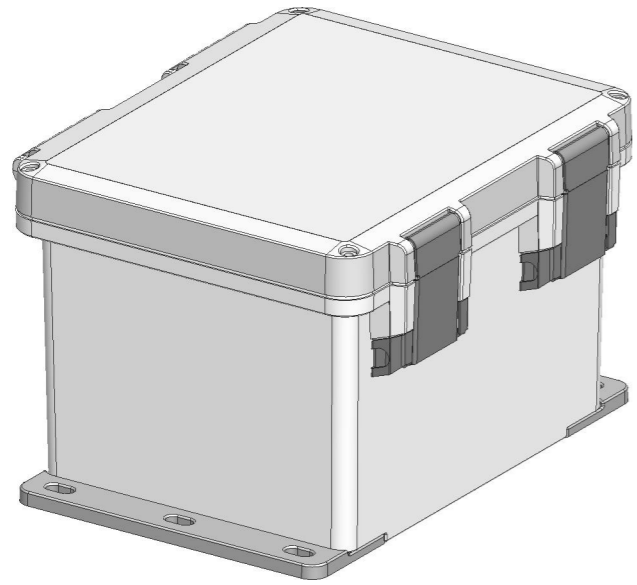

ID	Description	Date	By	Appr.
A	New drawing	13.09.2018	MTN	

No screw towers in transparent cover.

OPTIONAL BACK PANEL SHOWN

FRONT VIEW WITH COVER REMOVED

FRONT VIEW WITH COVER REMOVED AND BACK PANEL DISPLAYED

Dimensions in inches [mm]

Material: Polycarbonate		Ensto Mat:		Replaces:	
ENSTO Ensto Finland Oy Ensto Smart Buildings		UPC G100806HMLF / UPC T100806HMLF		Replaced:	
Scale 1:4 A3	Date 13.09.18 By MTN Checked	Dimensional drawing		Drw No: 000439621 A	
Sheet No: 1 (1)	Ctrl			Ref: Polybox	
				Code: UPC x100806HMLF	