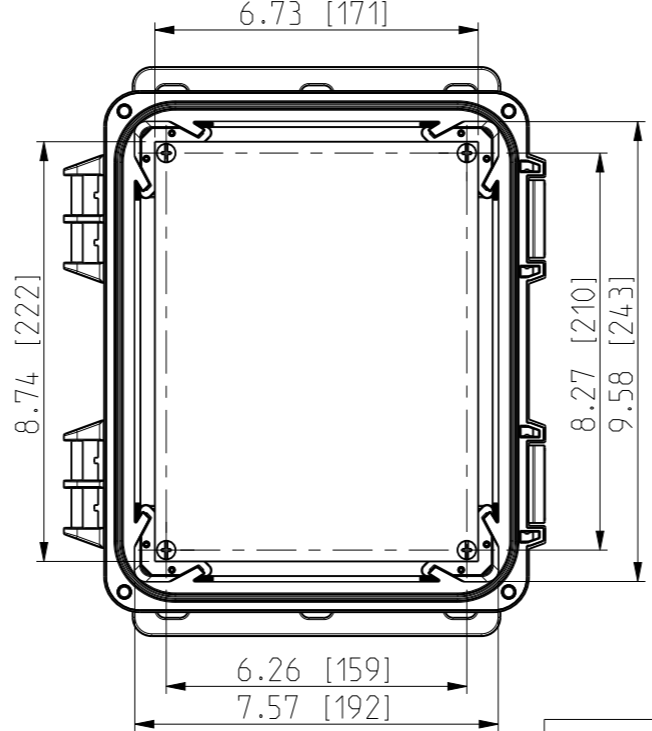

ID	Description	Date	By	Appr.
A	New drawing	13.09.2018	MTN	

No screw towers in transparent cover.

OPTIONAL BACK PANEL SHOWN

FRONT VIEW WITH COVER REMOVED

FRONT VIEW WITH COVER REMOVED AND BACK PANEL DISPLAYED

Dimensions in inches [mm]

Material: Polycarbonate		Ensto Mat:		Replaces:	
ENSTO Ensto Finland Oy Ensto Smart Buildings		UPC G100806HMLF / UPC T100806HMLF		Replaced:	
Scale 1:4 A3	Date 13.09.18 By MTN Checked	Dimensional drawing		Drw No: 000439621 A	
Sheet No: 1 (1)	Ctrl			Ref: Polybox	
				Code: UPC x100806HMLF	