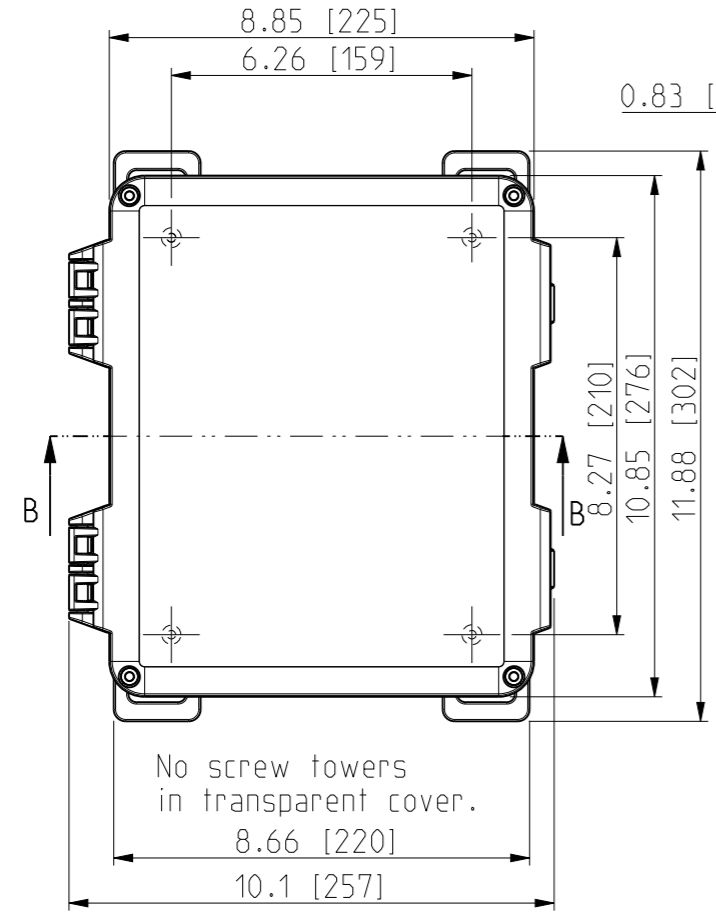

1 2 3 4 5 6 7 8

ID	Description	Date	By	Appr.
A		5.1.2018	KA	
B	Added more dimensions.	13.09.2018	MTN	

OPTIONAL BACK PANEL SHOWN

FRONT VIEW WITH COVER REMOVED

FRONT VIEW WITH COVER REMOVED AND BACK PANEL DISPLAYED

Dimensions in inches [mm]

Material: Polycarbonate		Ensto Mat:		Replaces:	
ENSTO Ensto Finland Oy Ensto Smart Buildings				Replaced:	
Scale 1:4 A3	Date 5.1.2018 By KA Checked	UPC G100806HNL / UPC T100806HNL		Drw No: 000387000 B	
Sheet No: 1 (1)	Ctrl	Dimensional drawing		Ref: Polybox	
				Code: UPC x100806HNL	