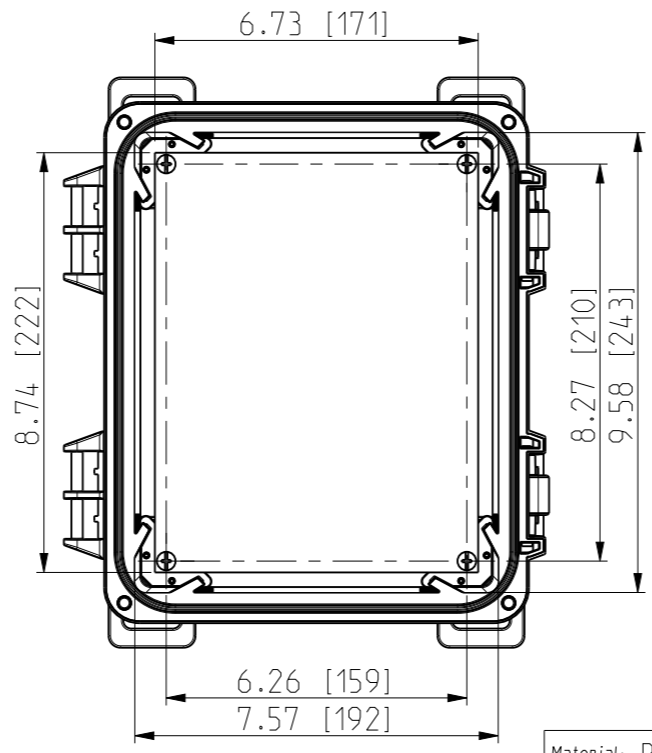

1 2 3 4 5 6 7 8

ID	Description	Date	By	Appr.
A		5.1.2018	KA	
B	Added more dimensions.	13.09.2018	MTN	

OPTIONAL BACK PANEL SHOWN

FRONT VIEW WITH COVER REMOVED

FRONT VIEW WITH COVER REMOVED AND BACK PANEL DISPLAYED

Dimensions in inches [mm]

Material: Polycarbonate		Ensto Mat:		Replaces:	
ENSTO Ensto Finland Oy Ensto Smart Buildings				Replaced:	
Scale 1:4 A3	Date 5.1.2018 By KA Checked	UPC G100806HNL / UPC T100806HNL		Drw No: 000387000 B	
Sheet No: 1 (1)	Ctrl	Dimensional drawing		Ref: Polybox	
				Code: UPC x100806HNL	