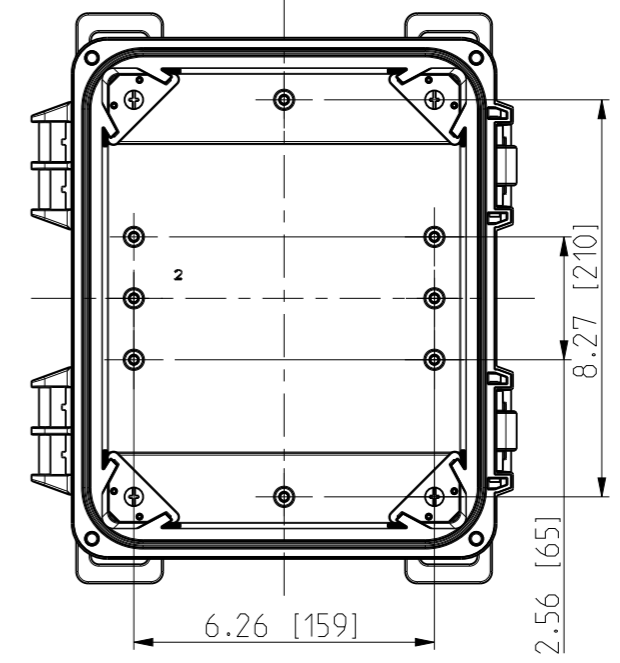

1 2 3 4 5 6 7 8

ID	Description	Date	By	Appr.
A		5.1.2018	KA	
B	Added more dimensions.	13.09.2018	MTN	

OPTIONAL BACK PANEL SHOWN

FRONT VIEW WITH COVER REMOVED

FRONT VIEW WITH COVER REMOVED AND BACK PANEL DISPLAYED

Dimensions in inches [mm]

Material: Polycarbonate		Ensto Mat:		Replaces:	
ENSTO Ensto Finland Oy Ensto Smart Buildings				Replaced:	
Scale 1:4 A3	Date 5.1.2018 By KA Checked	UPC G100806HNL / UPC T100806HNL		Drw No: 000387000 B	
Sheet No: 1 (1)	Ctrl	Dimensional drawing		Ref: Polybox	
				Code: UPC x100806HNL	