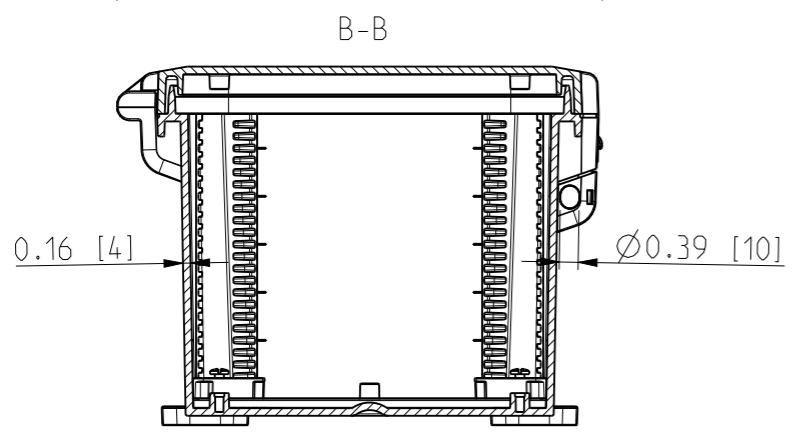

1 2 3 4 5 6 7 8

ID	Description	Date	By	Appr.
A		5.1.2018	KA	
B	Added more dimensions.	13.09.2018	MTN	

OPTIONAL BACK PANEL SHOWN

FRONT VIEW WITH COVER REMOVED

FRONT VIEW WITH COVER REMOVED AND BACK PANEL DISPLAYED

Dimensions in inches [mm]

Material: Polycarbonate		Ensto Mat:		Replaces:	
ENSTO Ensto Finland Oy Ensto Smart Buildings				Replaced:	
Scale 1:4 A3	Date 5.1.2018 By KA Checked	UPC G100806HNL / UPC T100806HNL		Drw No: 000387000 B	
Sheet No: 1 (1)	Ctrl	Dimensional drawing		Ref: Polybox	
				Code: UPC x100806HNL	