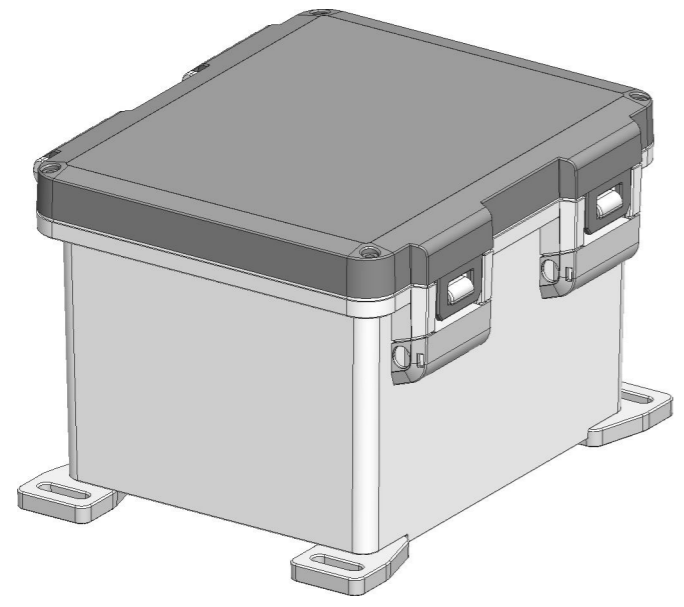

1 2 3 4 5 6 7 8

ID	Description	Date	By	Appr.
A		5.1.2018	KA	
B	Added more dimensions.	13.09.2018	MTN	

OPTIONAL BACK PANEL SHOWN

FRONT VIEW WITH COVER REMOVED

FRONT VIEW WITH COVER REMOVED AND BACK PANEL DISPLAYED

Dimensions in inches [mm]

Material: Polycarbonate		Ensto Mat:		Replaces:	
ENSTO Ensto Finland Oy Ensto Smart Buildings				Replaced:	
Scale 1:4 A3	Date 5.1.2018 By KA Checked	UPC G100806HNL / UPC T100806HNL		Drw No: 000387000 B	
Sheet No: 1 (1)	Ctrl	Dimensional drawing		Ref: Polybox	
				Code: UPC x100806HNL	