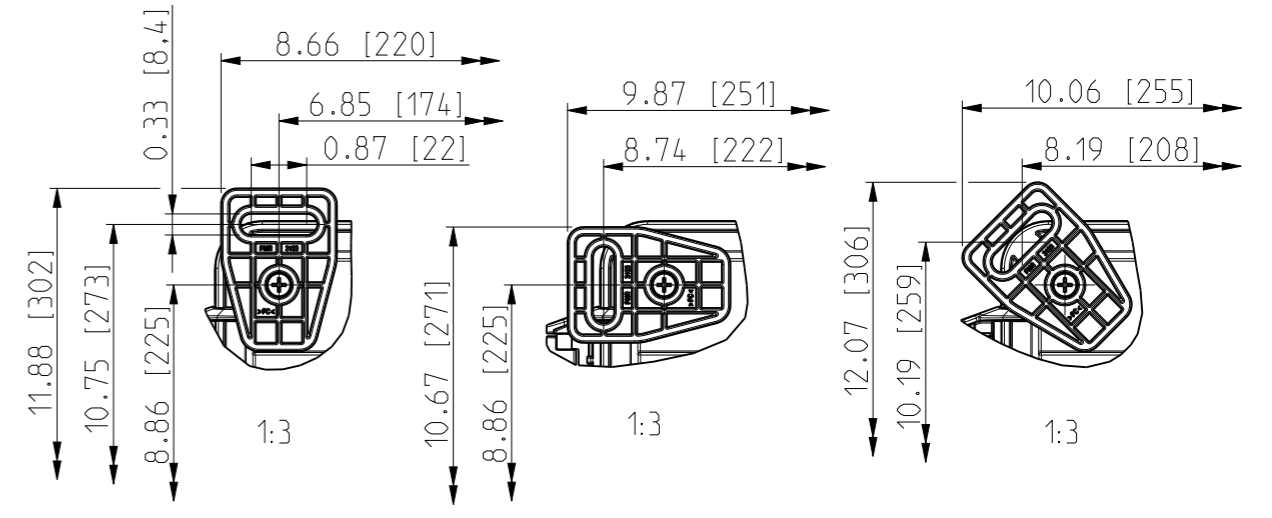

1 2 3 4 5 6 7 8

ID	Description	Date	By	Appr.
A		5.1.2018	KA	
B	Added more dimensions.	13.09.2018	MTN	

OPTIONAL BACK PANEL SHOWN

FRONT VIEW WITH COVER REMOVED

FRONT VIEW WITH COVER REMOVED AND BACK PANEL DISPLAYED

Dimensions in inches [mm]

Material: Polycarbonate		Ensto Mat:		Replaces:	
ENSTO Ensto Finland Oy Ensto Smart Buildings				Replaced:	
Scale 1:4 A3	Date 5.1.2018 By KA Checked	UPC G100806HNL / UPC T100806HNL		Drw No: 000387000 B	
Sheet No: 1 (1)	Ctrl	Dimensional drawing		Ref: Polybox	
				Code: UPC x100806HNL	