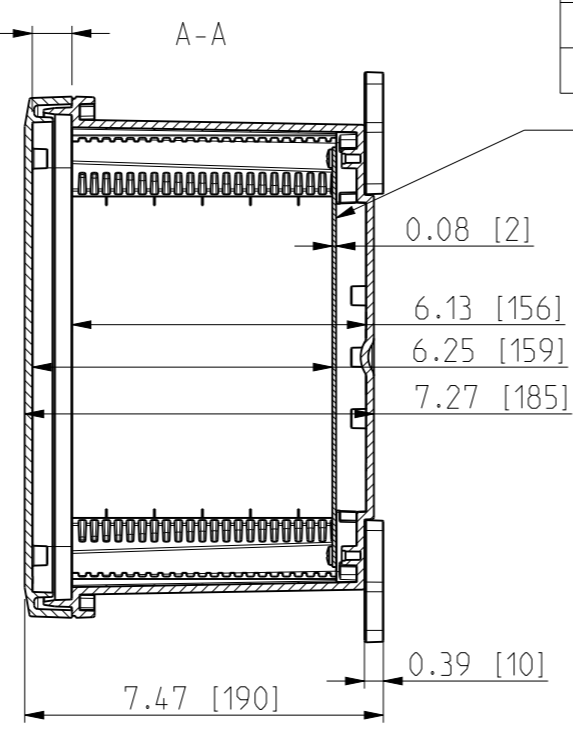

1 2 3 4 5 6 7 8

ID	Description	Date	By	Appr.
A		5.1.2018	KA	
B	Added more dimensions.	13.09.2018	MTN	

OPTIONAL BACK PANEL SHOWN

FRONT VIEW WITH COVER REMOVED

FRONT VIEW WITH COVER REMOVED AND BACK PANEL DISPLAYED

Dimensions in inches [mm]

Material: Polycarbonate		Ensto Mat:		Replaces:	
ENSTO Ensto Finland Oy Ensto Smart Buildings				Replaced:	
Scale 1:4 A3	Date 5.1.2018 By KA Checked	UPC G100806HNL / UPC T100806HNL		Drw No: 000387000 B	
Sheet No: 1 (1)	Ctrl	Dimensional drawing		Ref: Polybox	
				Code: UPC x100806HNL	