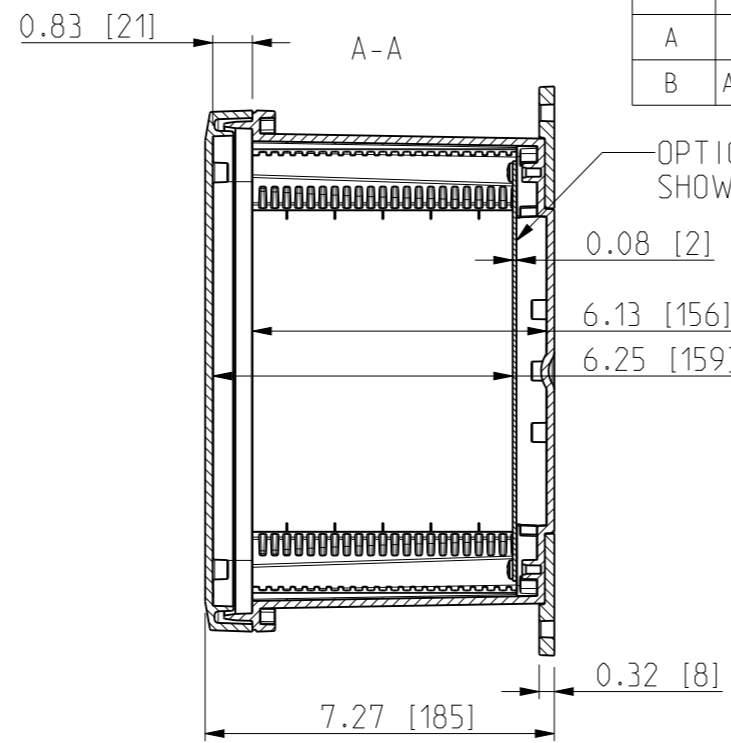

ID	Description	Date	By	Appr.
A		4.1.2018	KA	
B	Added more dimensions.	13.09.2018	MTN	

FRONT VIEW WITH COVER REMOVED AND BACK PANEL DISPLAYED

FRONT VIEW WITH COVER REMOVED

Dimensions in inches [mm]

Material: Polycarbonate		Ensto Mat:		Replaces:
ENSTO Ensto Finland Oy Ensto Smart Buildings		UPCG100806HSF/UPC T100806HSF		Replaced:
Scale 1:4 A3	Date 4.1.2018 By KA Checked	Dimensional drawing		Drw No: 000386942 B
Sheet No: 1 (1)	Ctrl			Ref: Polybox
				Code: UPC x100806HSF