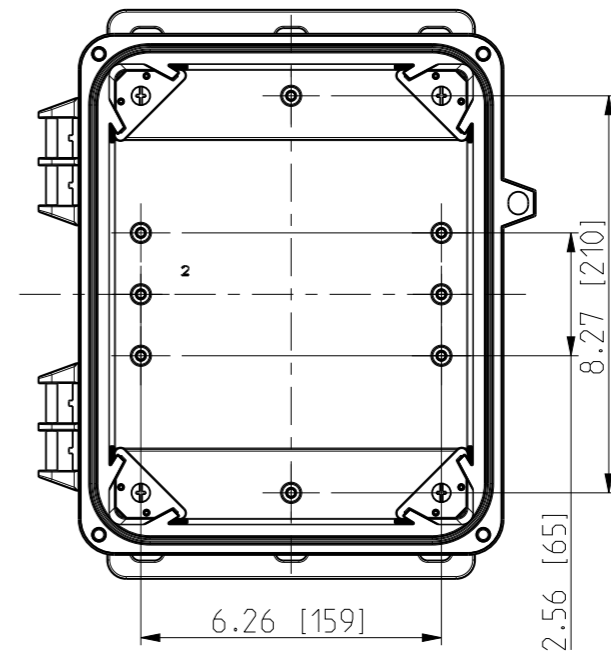

ID	Description	Date	By	Appr.
A		4.1.2018	KA	
B	Added more dimensions.	13.09.2018	MTN	

FRONT VIEW WITH COVER REMOVED AND BACK PANEL DISPLAYED

FRONT VIEW WITH COVER REMOVED

Dimensions in inches [mm]

Material: Polycarbonate		Ensto Mat:		Replaces:
ENSTO Ensto Finland Oy Ensto Smart Buildings		UPCG100806HSF/UPC T100806HSF		Replaced:
Scale 1:4 A3	Date 4.1.2018 By KA Checked	Dimensional drawing		Drw No: 000386942 B
Sheet No: 1 (1)	Ctrl			Ref: Polybox
				Code: UPC x100806HSF