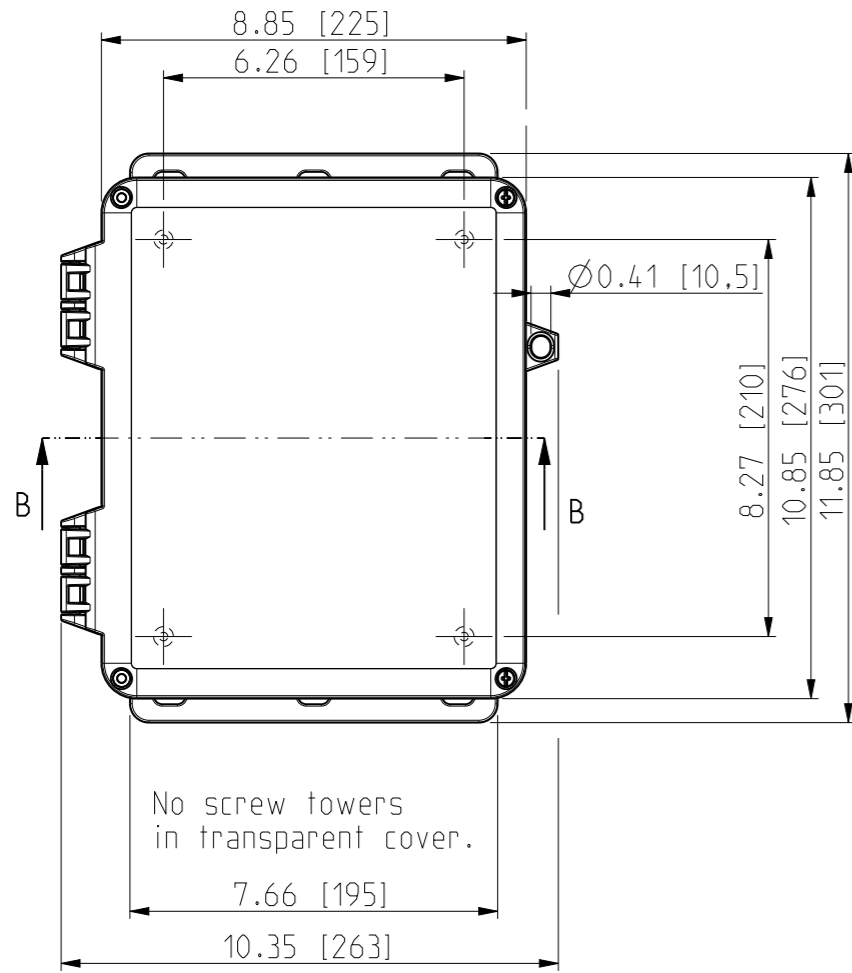

ID	Description	Date	By	Appr.
A		4.1.2018	KA	
B	Added more dimensions.	13.09.2018	MTN	

FRONT VIEW WITH COVER REMOVED AND BACK PANEL DISPLAYED

FRONT VIEW WITH COVER REMOVED

Dimensions in inches [mm]

Material: Polycarbonate		Ensto Mat:		Replaces:
ENSTO Ensto Finland Oy Ensto Smart Buildings		UPCG100806HSF/UPC T100806HSF		Replaced:
Scale 1:4 A3	Date 4.1.2018 By KA Checked	Dimensional drawing		Drw No: 000386942 B
Sheet No: 1 (1)	Ctrl			Ref: Polybox
				Code: UPC x100806HSF