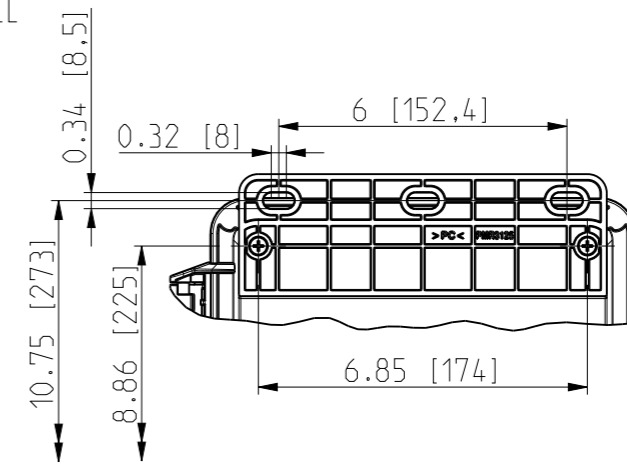

ID	Description	Date	By	Appr.
A		4.1.2018	KA	
B	Added more dimensions.	13.09.2018	MTN	

FRONT VIEW WITH COVER REMOVED AND BACK PANEL DISPLAYED

FRONT VIEW WITH COVER REMOVED

Dimensions in inches [mm]

Material: Polycarbonate		Ensto Mat:		Replaces:
ENSTO Ensto Finland Oy Ensto Smart Buildings		UPCG100806HSF/UPC T100806HSF		Replaced:
Scale 1:4 A3	Date 4.1.2018 By KA Checked	Dimensional drawing		Drw No: 000386942 B
Sheet No: 1 (1)	Ctrl			Ref: Polybox
				Code: UPC x100806HSF