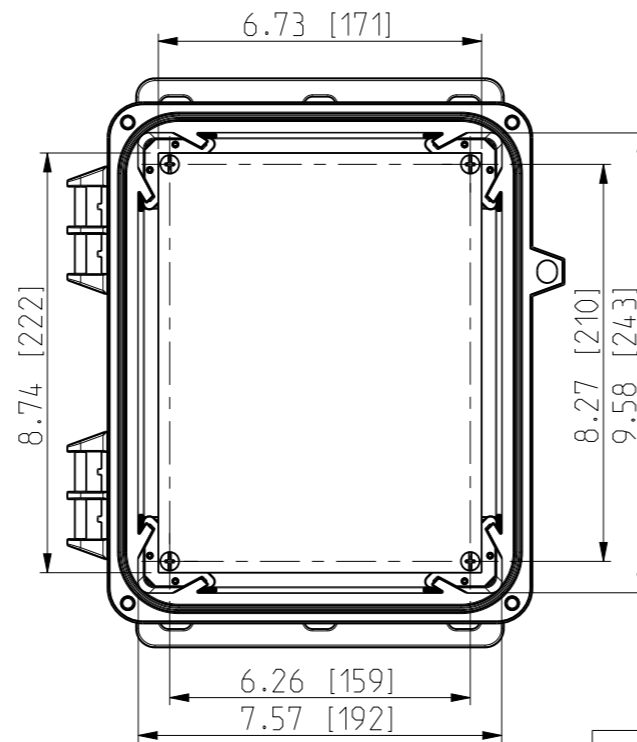

ID	Description	Date	By	Appr.
A		4.1.2018	KA	
B	Added more dimensions.	13.09.2018	MTN	

FRONT VIEW WITH COVER REMOVED AND BACK PANEL DISPLAYED

FRONT VIEW WITH COVER REMOVED

Dimensions in inches [mm]

Material: Polycarbonate		Ensto Mat:		Replaces:
ENSTO Ensto Finland Oy Ensto Smart Buildings		UPCG100806HSF/UPC T100806HSF		Replaced:
Scale 1:4 A3	Date 4.1.2018 By KA Checked	Dimensional drawing		Drw No: 000386942 B
Sheet No: 1 (1)	Ctrl			Ref: Polybox
				Code: UPC x100806HSF