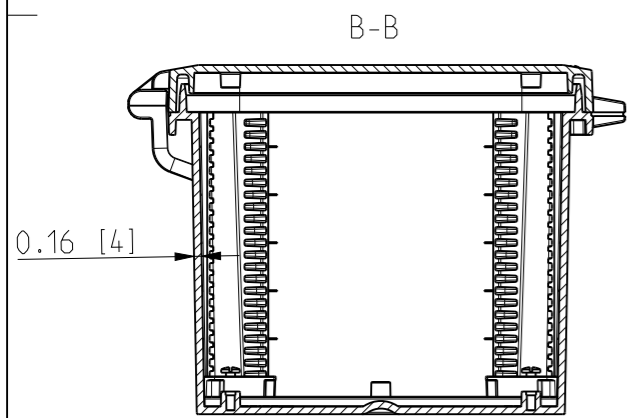

ID	Description	Date	By	Appr.
A		4.1.2018	KA	
B	Added more dimensions.	13.09.2018	MTN	

FRONT VIEW WITH COVER REMOVED AND BACK PANEL DISPLAYED

FRONT VIEW WITH COVER REMOVED

Dimensions in inches [mm]

Material: Polycarbonate		Ensto Mat:		Replaces:
ENSTO Ensto Finland Oy Ensto Smart Buildings		UPCG100806HSF/UPC T100806HSF		Replaced:
Scale 1:4 A3	Date 4.1.2018 By KA Checked	Dimensional drawing		Drw No: 000386942 B
Sheet No: 1 (1)	Ctrl			Ref: Polybox
				Code: UPC x100806HSF