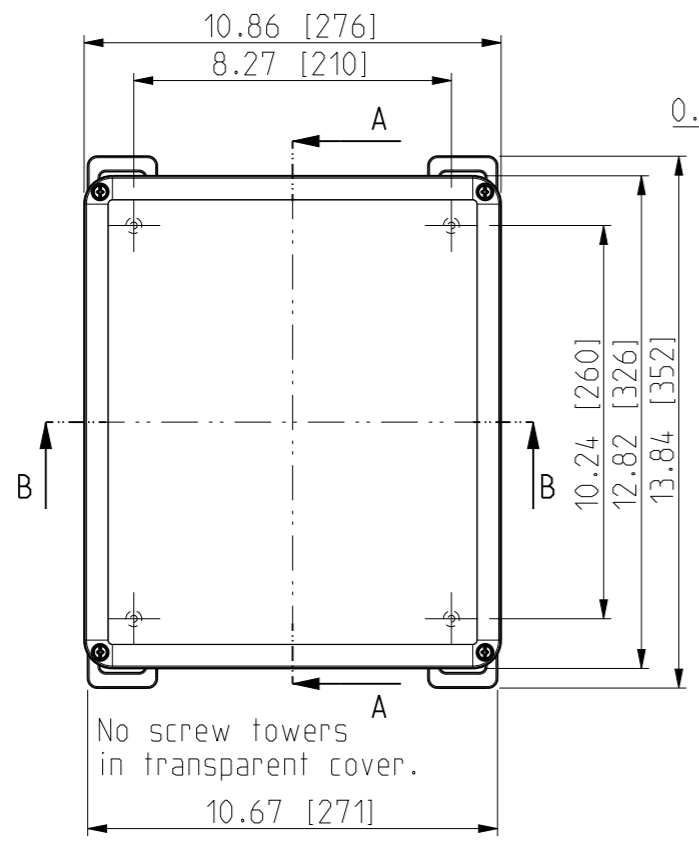

ID	Description	Date	By	Appr.
A		5.1.2018	KA	
B	Added more dimensions.	13.09.2018	MTN	

Dimensions in inches [mm]

Material: Polycarbonate		Ensto Mat:		Replaces:	
<b>ENSTO</b> Ensto Finland Oy Ensto Smart Buildings				UPCG121006/UPCT121006	
Scale 1:5 A3	Date 5.1.2018 By KA Checked	Dimensional drawing		Replaced:	
Sheet No: 1 (1)	Ctrl			Drw No: 000387050 B	
				Ref: Polybox	
				Code: UPCx121006	