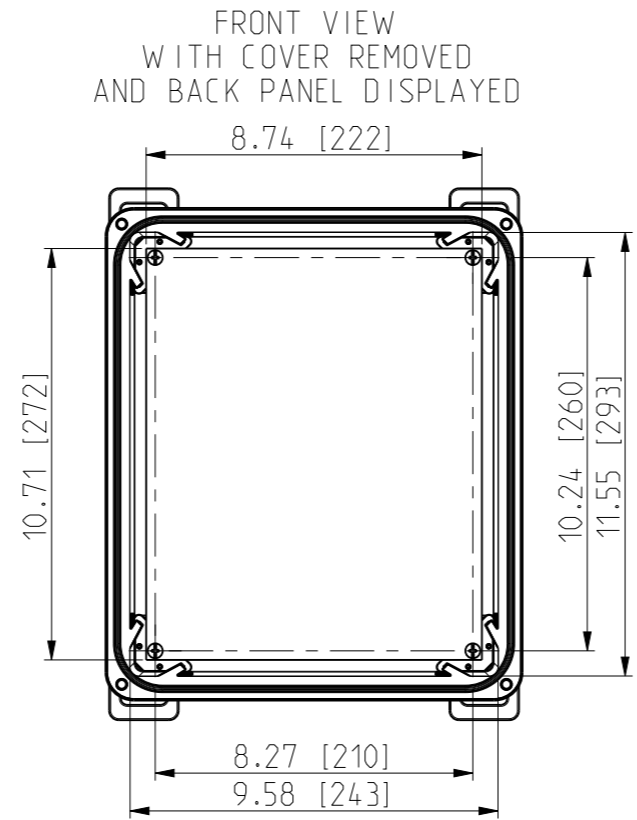

ID	Description	Date	By	Appr.
A		5.1.2018	KA	
B	Added more dimensions.	13.09.2018	MTN	

Dimensions in inches [mm]

Material: Polycarbonate		Ensto Mat:		Replaces:	
<b>ENSTO</b> Ensto Finland Oy Ensto Smart Buildings				UPCG121006/UPCT121006	
Scale 1:5 A3	Date 5.1.2018 By KA Checked	Dimensional drawing		Replaced:	
Sheet No: 1 (1)	Ctrl			Drw No: 000387050 B	
				Ref: Polybox	
				Code: UPCx121006	