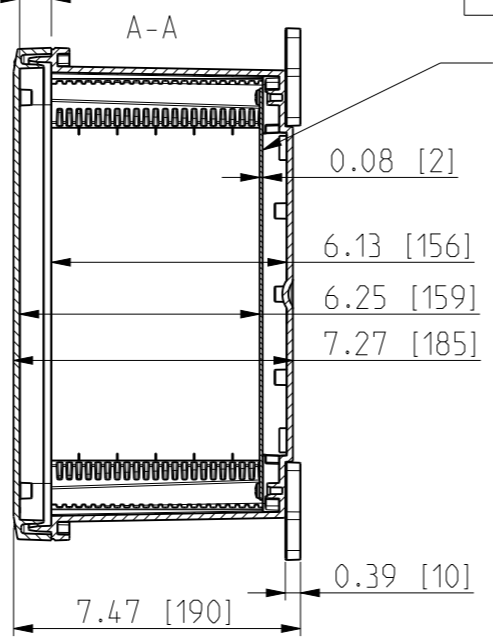

ID	Description	Date	By	Appr.
A		5.1.2018	KA	
B	Added more dimensions.	13.09.2018	MTN	

Dimensions in inches [mm]

Material: Polycarbonate		Ensto Mat:		Replaces:	
<b>ENSTO</b> Ensto Finland Oy Ensto Smart Buildings				UPCG121006/UPCT121006	
Scale 1:5 A3	Date 5.1.2018 By KA Checked	Dimensional drawing		Replaced:	
Sheet No: 1 (1)	Ctrl			Drw No: 000387050 B	
				Ref: Polybox	
				Code: UPCx121006	