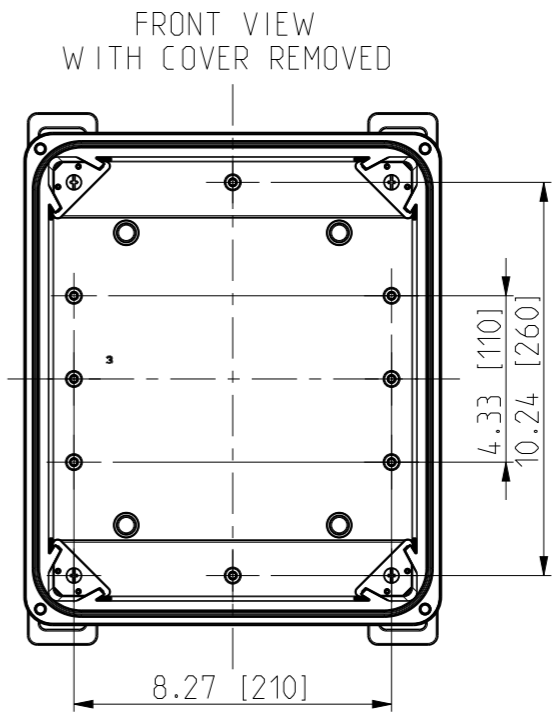

ID	Description	Date	By	Appr.
A		5.1.2018	KA	
B	Added more dimensions.	13.09.2018	MTN	

Dimensions in inches [mm]

Material: Polycarbonate		Ensto Mat:		Replaces:	
<b>ENSTO</b> Ensto Finland Oy Ensto Smart Buildings				UPCG121006/UPCT121006	
Scale 1:5 A3	Date 5.1.2018 By KA Checked	Dimensional drawing		Replaced:	
Sheet No: 1 (1)	Ctrl			Drw No: 000387050 B	
				Ref: Polybox	
				Code: UPCx121006	