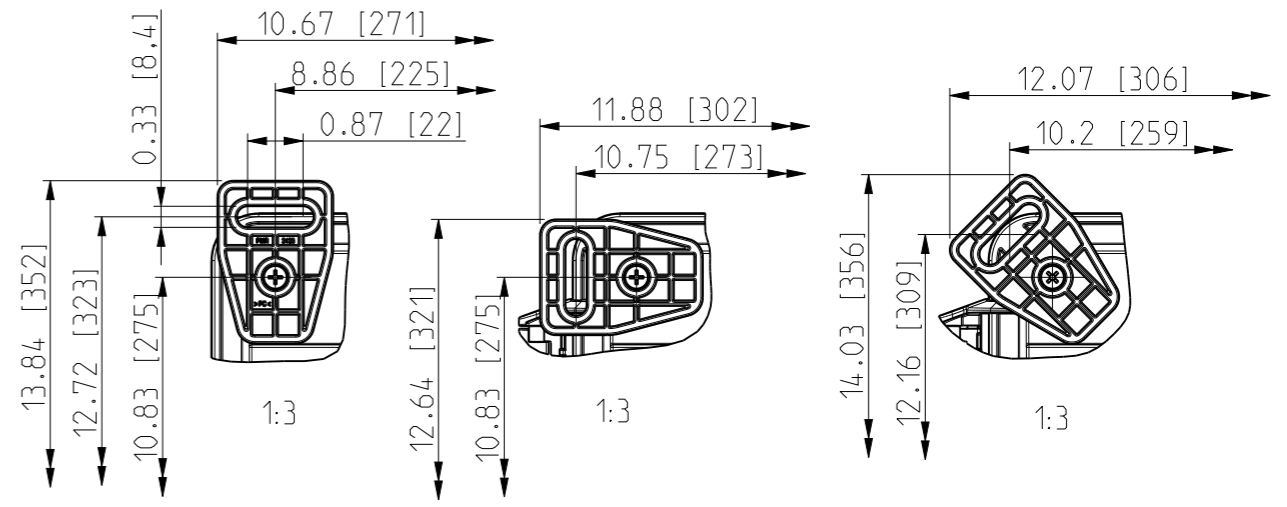

ID	Description	Date	By	Appr.
A		5.1.2018	KA	
B	Added more dimensions.	13.09.2018	MTN	

Dimensions in inches [mm]

Material: Polycarbonate		Ensto Mat:		Replaces:	
<b>ENSTO</b> Ensto Finland Oy Ensto Smart Buildings				UPCG121006/UPCT121006	
Scale 1:5 A3	Date 5.1.2018 By KA Checked	Dimensional drawing		Replaced:	
Sheet No: 1 (1)	Ctrl			Drw No: 000387050 B	
				Ref: Polybox	
				Code: UPCx121006	