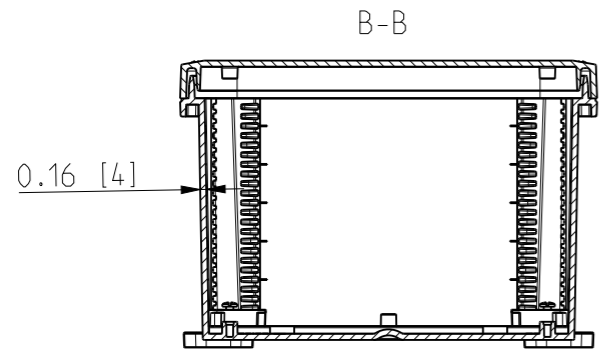

ID	Description	Date	By	Appr.
A		5.1.2018	KA	
B	Added more dimensions.	13.09.2018	MTN	

Dimensions in inches [mm]

Material: Polycarbonate		Ensto Mat:		Replaces:	
<b>ENSTO</b> Ensto Finland Oy Ensto Smart Buildings				UPCG121006/UPCT121006	
Scale 1:5 A3	Date 5.1.2018 By KA Checked	Dimensional drawing		Replaced:	
Sheet No: 1 (1)	Ctrl			Drw No: 000387050 B	
				Ref: Polybox	
				Code: UPCx121006	