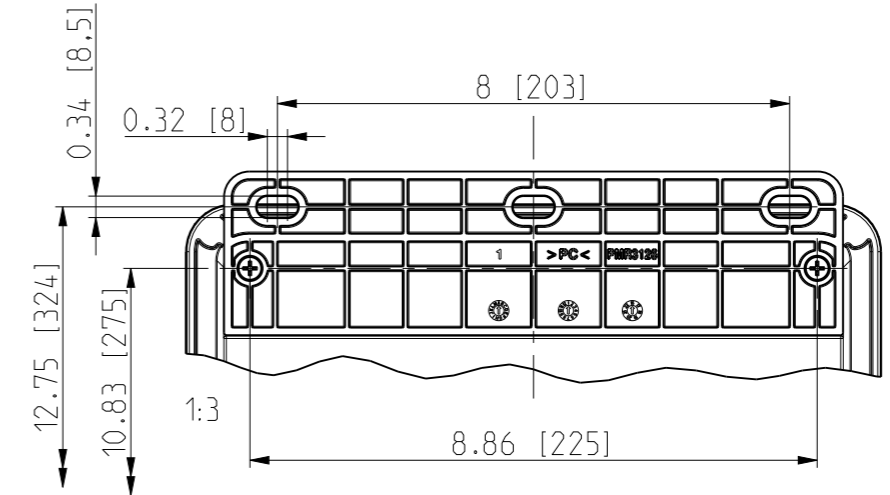

ID	Description	Date	By	Appr.
A		5.1.2018	KA	
B	Added more dimensions.	14.09.2018	MTN	

No screw towers in transparent cover.

OPTIONAL BACK PANEL SHOWN

FRONT VIEW WITH COVER REMOVED AND BACK PANEL DISPLAYED

FRONT VIEW WITH COVER REMOVED

Dimensions in inches [mm]

Material: Polycarbonate		Ensto Mat:		Replaces:
<b>ENSTO</b> Ensto Finland Oy Ensto Smart Buildings				Replaced:
Scale 1:5 A3	Date 5.1.2018 By KA Checked	UPCG121006F/UPC T121006F Dimensional drawing		Drw No: 000387018 B
Sheet No: 1 (1)	Ctrl			Ref: Polybox
				Code: UPC x121006F