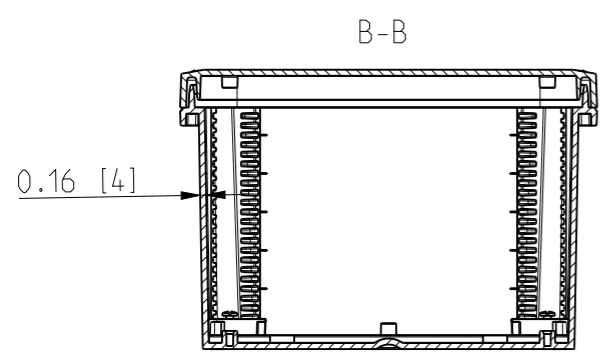

ID	Description	Date	By	Appr.
A		5.1.2018	KA	
B	Added more dimensions.	14.09.2018	MTN	

No screw towers in transparent cover.

OPTIONAL BACK PANEL SHOWN

FRONT VIEW WITH COVER REMOVED AND BACK PANEL DISPLAYED

FRONT VIEW WITH COVER REMOVED

Dimensions in inches [mm]

Material: Polycarbonate		Ensto Mat:		Replaces:
<b>ENSTO</b> Ensto Finland Oy Ensto Smart Buildings				Replaced:
Scale 1:5 A3	Date 5.1.2018 By KA Checked	UPCG121006F/UPC T121006F Dimensional drawing		Drw No: 000387018 B
Sheet No: 1 (1)	Ctrl			Ref: Polybox
				Code: UPC x121006F