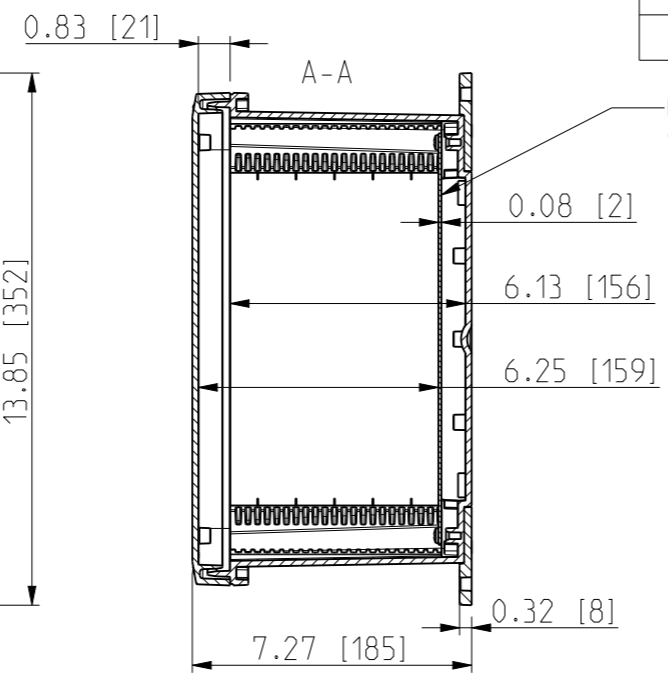

ID	Description	Date	By	Appr.
A		5.1.2018	KA	
B	Added more dimensions.	14.09.2018	MTN	

No screw towers in transparent cover.

OPTIONAL BACK PANEL SHOWN

FRONT VIEW WITH COVER REMOVED AND BACK PANEL DISPLAYED

FRONT VIEW WITH COVER REMOVED

Dimensions in inches [mm]

Material: Polycarbonate		Ensto Mat:		Replaces:
<b>ENSTO</b> Ensto Finland Oy Ensto Smart Buildings				Replaced:
Scale 1:5 A3	Date 5.1.2018 By KA Checked	UPCG121006F/UPC T121006F Dimensional drawing		Drw No: 000387018 B
Sheet No: 1 (1)	Ctrl			Ref: Polybox
				Code: UPC x121006F