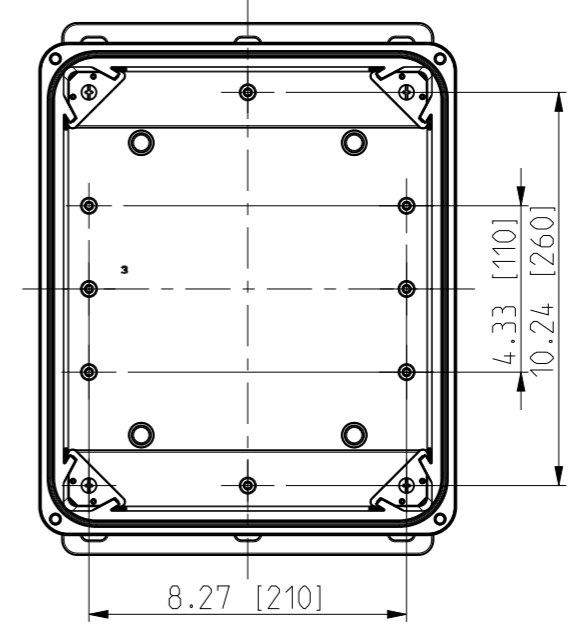

ID	Description	Date	By	Appr.
A		5.1.2018	KA	
B	Added more dimensions.	14.09.2018	MTN	

No screw towers in transparent cover.

OPTIONAL BACK PANEL SHOWN

FRONT VIEW WITH COVER REMOVED AND BACK PANEL DISPLAYED

FRONT VIEW WITH COVER REMOVED

Dimensions in inches [mm]

Material: Polycarbonate		Ensto Mat:		Replaces:
<b>ENSTO</b> Ensto Finland Oy Ensto Smart Buildings				Replaced:
Scale 1:5 A3	Date 5.1.2018 By KA Checked	UPCG121006F/UPC T121006F Dimensional drawing		Drw No: 000387018 B
Sheet No: 1 (1)	Ctrl			Ref: Polybox
				Code: UPC x121006F