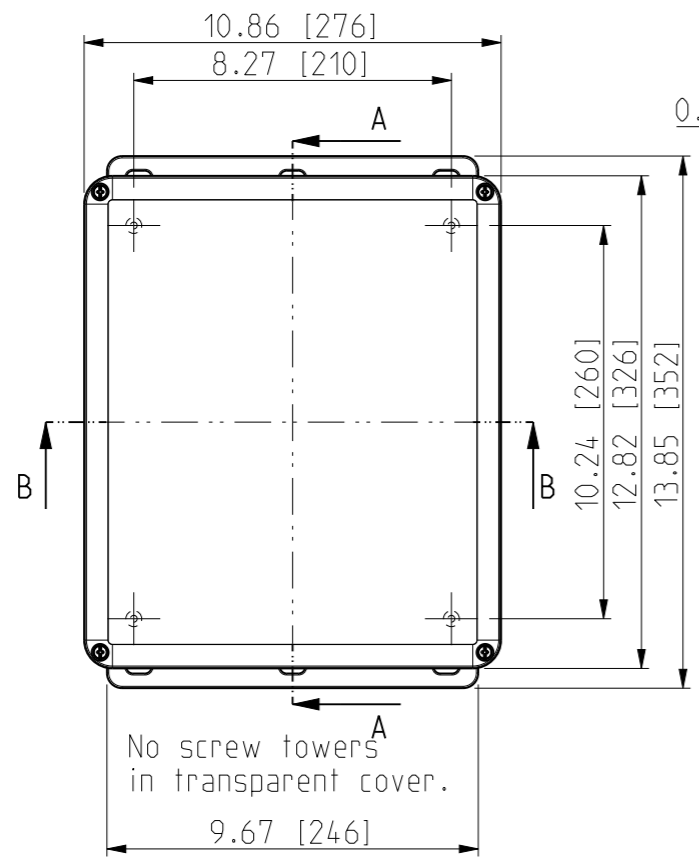

ID	Description	Date	By	Appr.
A		5.1.2018	KA	
B	Added more dimensions.	14.09.2018	MTN	

No screw towers in transparent cover.

OPTIONAL BACK PANEL SHOWN

FRONT VIEW WITH COVER REMOVED AND BACK PANEL DISPLAYED

FRONT VIEW WITH COVER REMOVED

Dimensions in inches [mm]

Material: Polycarbonate		Ensto Mat:		Replaces:
<b>ENSTO</b> Ensto Finland Oy Ensto Smart Buildings				Replaced:
Scale 1:5 A3	Date 5.1.2018 By KA Checked	UPCG121006F/UPC T121006F Dimensional drawing		Drw No: 000387018 B
Sheet No: 1 (1)	Ctrl			Ref: Polybox
				Code: UPC x121006F