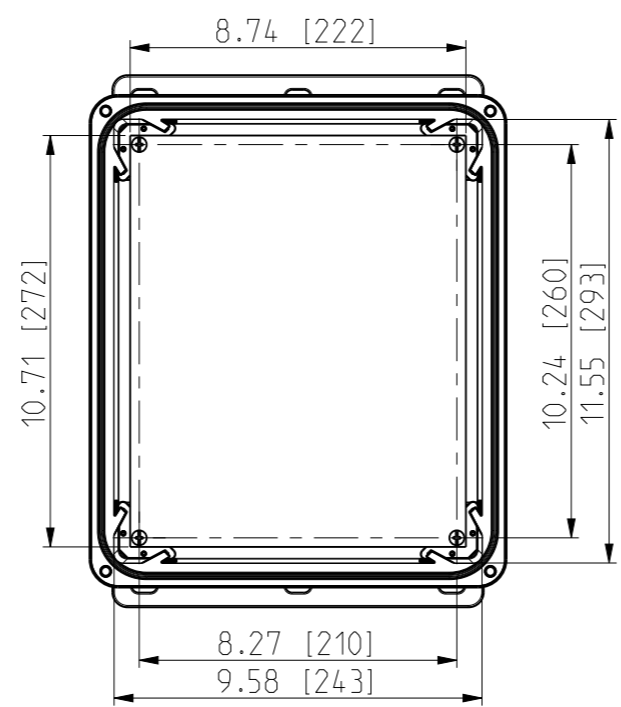

ID	Description	Date	By	Appr.
A		5.1.2018	KA	
B	Added more dimensions.	14.09.2018	MTN	

No screw towers in transparent cover.

OPTIONAL BACK PANEL SHOWN

FRONT VIEW WITH COVER REMOVED AND BACK PANEL DISPLAYED

FRONT VIEW WITH COVER REMOVED

Dimensions in inches [mm]

Material: Polycarbonate		Ensto Mat:		Replaces:
<b>ENSTO</b> Ensto Finland Oy Ensto Smart Buildings				Replaced:
Scale 1:5 A3	Date 5.1.2018 By KA Checked	UPCG121006F/UPC T121006F Dimensional drawing		Drw No: 000387018 B
Sheet No: 1 (1)	Ctrl			Ref: Polybox
				Code: UPC x121006F