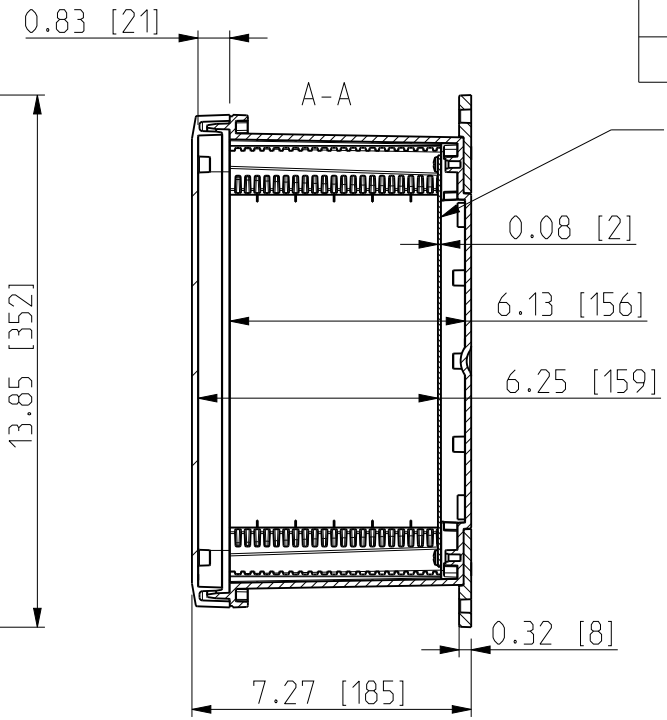

ID	Description	Date	By	Appr.
A	New drawing	17.09.2018	MTN	

OPTIONAL BACK PANEL SHOWN

No screw towers in transparent cover.  
9.67 [246]  
12.04 [306]

FRONT VIEW WITH COVER REMOVED AND BACK PANEL DISPLAYED

FRONT VIEW WITH COVER REMOVED

Dimensions in inches [mm]

Material: Polycarbonate		Ensto Mat:		Replaces:
<b>ENSTO</b> Ensto Finland Oy Ensto Smart Buildings		UPC G121006HMLF / UPC T121006HMLF		Replaced:
Scale 1:5 A3	Date 17.09.18 By MTN Checked	Dimensional drawing		Drw No: 000439751 A
Sheet No: 1 (1)	Ctrl			Ref: Polybox
				Code: UPC x121006HMLF