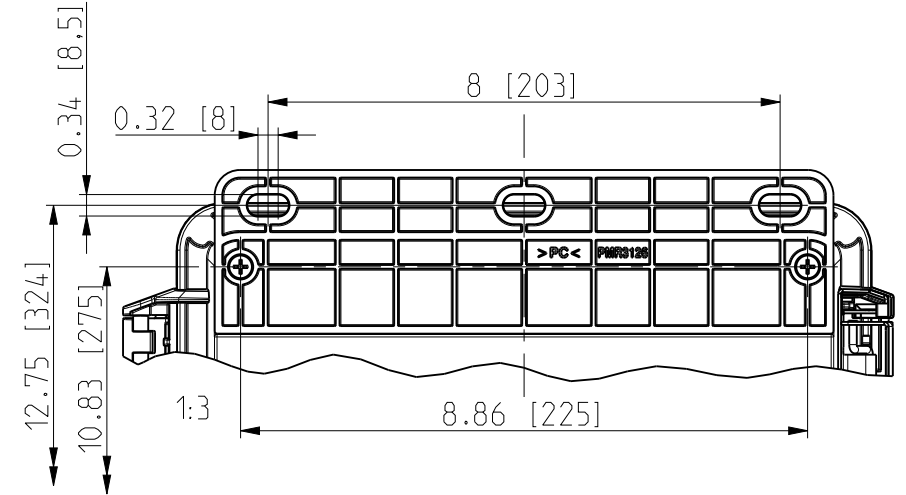

ID	Description	Date	By	Appr.
A	New drawing	17.09.2018	MTN	

OPTIONAL BACK PANEL SHOWN

No screw towers in transparent cover.  
9.67 [246]  
12.04 [306]

FRONT VIEW WITH COVER REMOVED AND BACK PANEL DISPLAYED

FRONT VIEW WITH COVER REMOVED

Dimensions in inches [mm]

Material: Polycarbonate		Ensto Mat:		Replaces:
<b>ENSTO</b> Ensto Finland Oy Ensto Smart Buildings		UPC G121006HMLF / UPC T121006HMLF		Replaced:
Scale 1:5 A3	Date 17.09.18 By MTN Checked	Dimensional drawing		Drw No: 000439751 A
Sheet No: 1 (1)	Ctrl			Ref: Polybox
				Code: UPC x121006HMLF