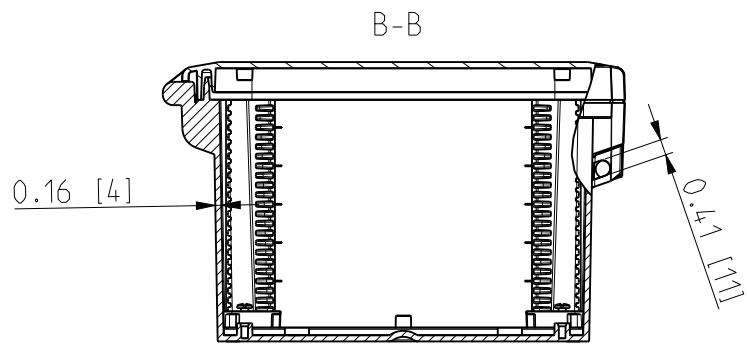

ID	Description	Date	By	Appr.
A	New drawing	17.09.2018	MTN	

OPTIONAL BACK PANEL SHOWN

No screw towers in transparent cover.  
9.67 [246]  
12.04 [306]

FRONT VIEW WITH COVER REMOVED AND BACK PANEL DISPLAYED

FRONT VIEW WITH COVER REMOVED

Dimensions in inches [mm]

Material: Polycarbonate		Ensto Mat:		Replaces:
<b>ENSTO</b> Ensto Finland Oy Ensto Smart Buildings		UPC G121006HMLF / UPC T121006HMLF		Replaced:
Scale 1:5 A3	Date 17.09.18 By MTN Checked	Dimensional drawing		Drw No: 000439751 A
Sheet No: 1 (1)	Ctrl			Ref: Polybox
				Code: UPC x121006HMLF