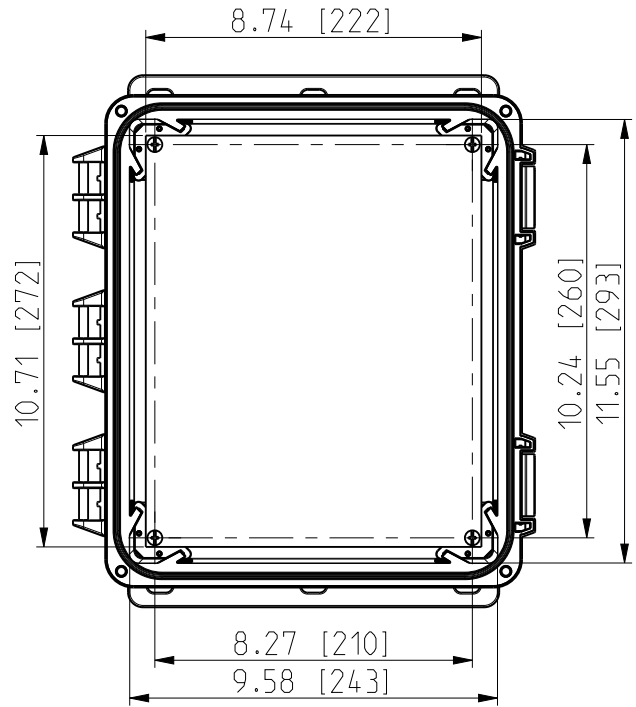

ID	Description	Date	By	Appr.
A	New drawing	17.09.2018	MTN	

OPTIONAL BACK PANEL SHOWN

No screw towers in transparent cover.  
9.67 [246]  
12.04 [306]

FRONT VIEW WITH COVER REMOVED AND BACK PANEL DISPLAYED

FRONT VIEW WITH COVER REMOVED

Dimensions in inches [mm]

Material: Polycarbonate		Ensto Mat:		Replaces:
<b>ENSTO</b> Ensto Finland Oy Ensto Smart Buildings		UPC G121006HMLF / UPC T121006HMLF		Replaced:
Scale 1:5 A3	Date 17.09.18 By MTN Checked	Dimensional drawing		Drw No: 000439751 A
Sheet No: 1 (1)	Ctrl			Ref: Polybox
				Code: UPC x121006HMLF