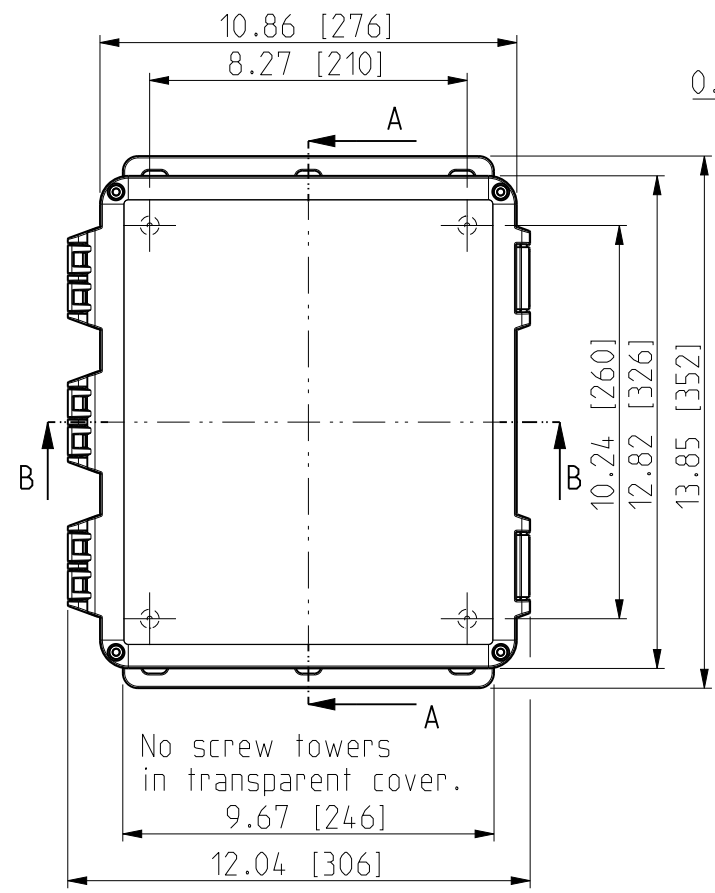

ID	Description	Date	By	Appr.
A	New drawing	17.09.2018	MTN	

OPTIONAL BACK PANEL SHOWN

No screw towers in transparent cover.  
9.67 [246]  
12.04 [306]

FRONT VIEW WITH COVER REMOVED AND BACK PANEL DISPLAYED

FRONT VIEW WITH COVER REMOVED

Dimensions in inches [mm]

Material: Polycarbonate		Ensto Mat:		Replaces:
<b>ENSTO</b> Ensto Finland Oy Ensto Smart Buildings		UPC G121006HMLF / UPC T121006HMLF		Replaced:
Scale 1:5 A3	Date 17.09.18 By MTN Checked	Dimensional drawing		Drw No: 000439751 A
Sheet No: 1 (1)	Ctrl			Ref: Polybox
				Code: UPC x121006HMLF