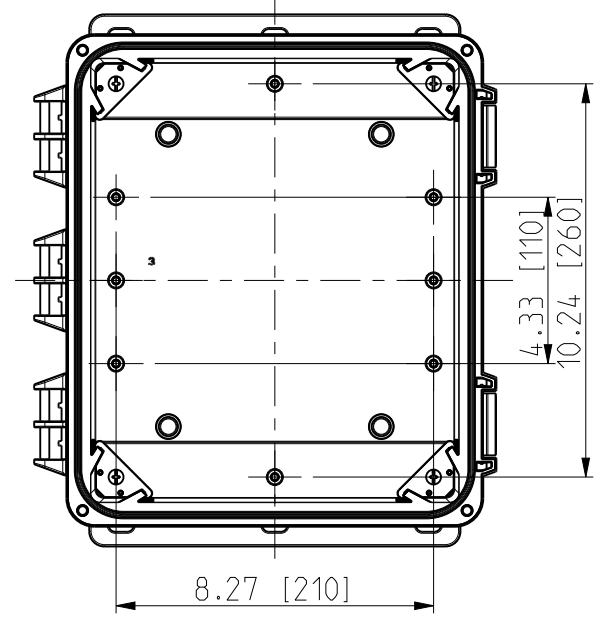

ID	Description	Date	By	Appr.
A	New drawing	17.09.2018	MTN	

OPTIONAL BACK PANEL SHOWN

No screw towers in transparent cover.  
9.67 [246]  
12.04 [306]

FRONT VIEW WITH COVER REMOVED AND BACK PANEL DISPLAYED

FRONT VIEW WITH COVER REMOVED

Dimensions in inches [mm]

Material: Polycarbonate		Ensto Mat:		Replaces:
<b>ENSTO</b> Ensto Finland Oy Ensto Smart Buildings		UPC G121006HMLF / UPC T121006HMLF		Replaced:
Scale 1:5 A3	Date 17.09.18 By MTN Checked	Dimensional drawing		Drw No: 000439751 A
Sheet No: 1 (1)	Ctrl			Ref: Polybox
				Code: UPC x121006HMLF